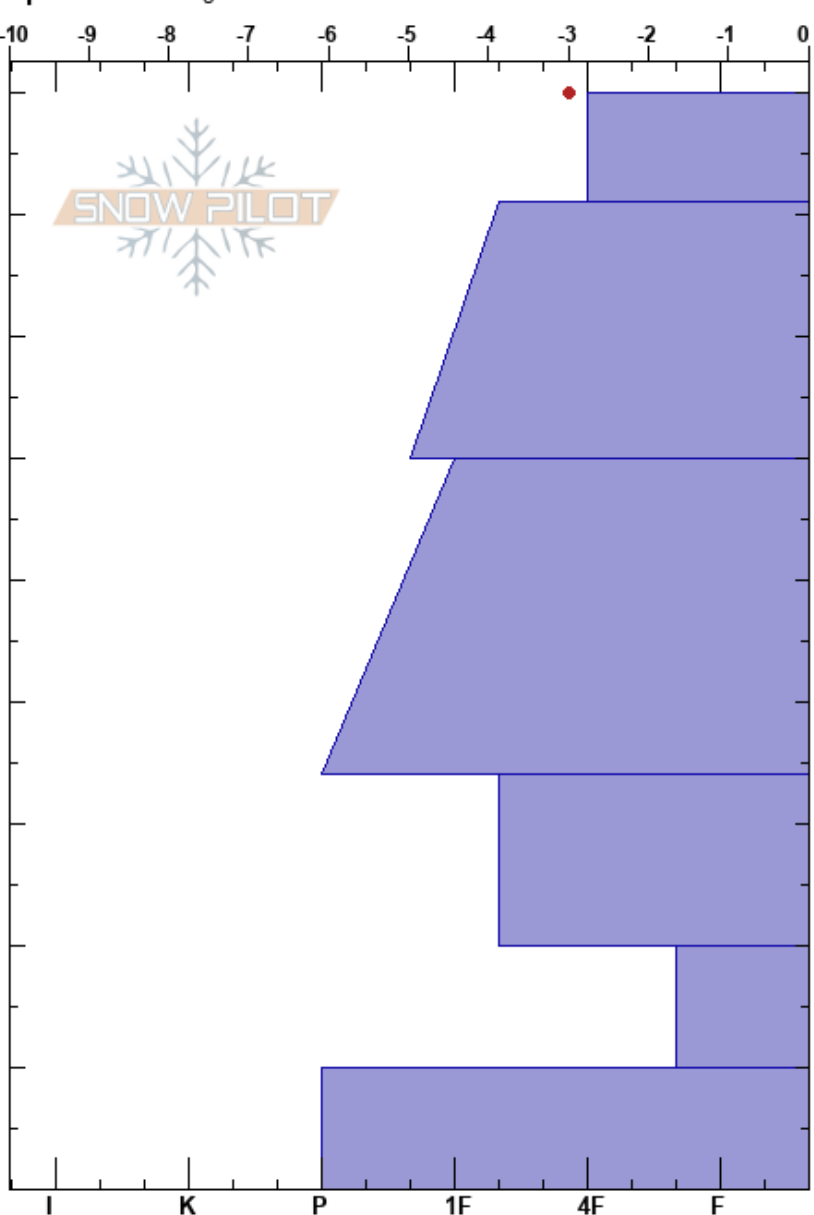

Under the Rainbow
 Gallatin Range-N
 MT
 Elevation: 8000 ft
 Aspect: 295°
 Specifics: Pit dug in a Ski Area

Steven Parsons
 03/03/2020 - 1:15pm
 Co-ord: 45.24797N, -111.43371W
 Slope Angle: 41°
 Wind Loading: previous

Stability: **HS:90**
 Air Temperature: -1°C **PF:80** 20-10cm: Problematic layer
 Sky Cover: SCT **PS: 10**
 Precipitation: NO
 Wind: SW Light Breeze

Depth (cm)	Crystal		Moisture	ρ kg/m ³	Stability tests & Layer comments
	Form	Size			
90	/	0.5			
80-90	/	1	D		
70	•	0.5	D		
60-70	•	0.5	D		
50	•	0.5	D		
40-50	•	0.5	D		
30-40	○ (□)	1(1)	D		
20-30	^	3-4	D		← ECTP23 @18cm ← CTV, Q1 @18cm
10-20	○ (□)	3-4	D		