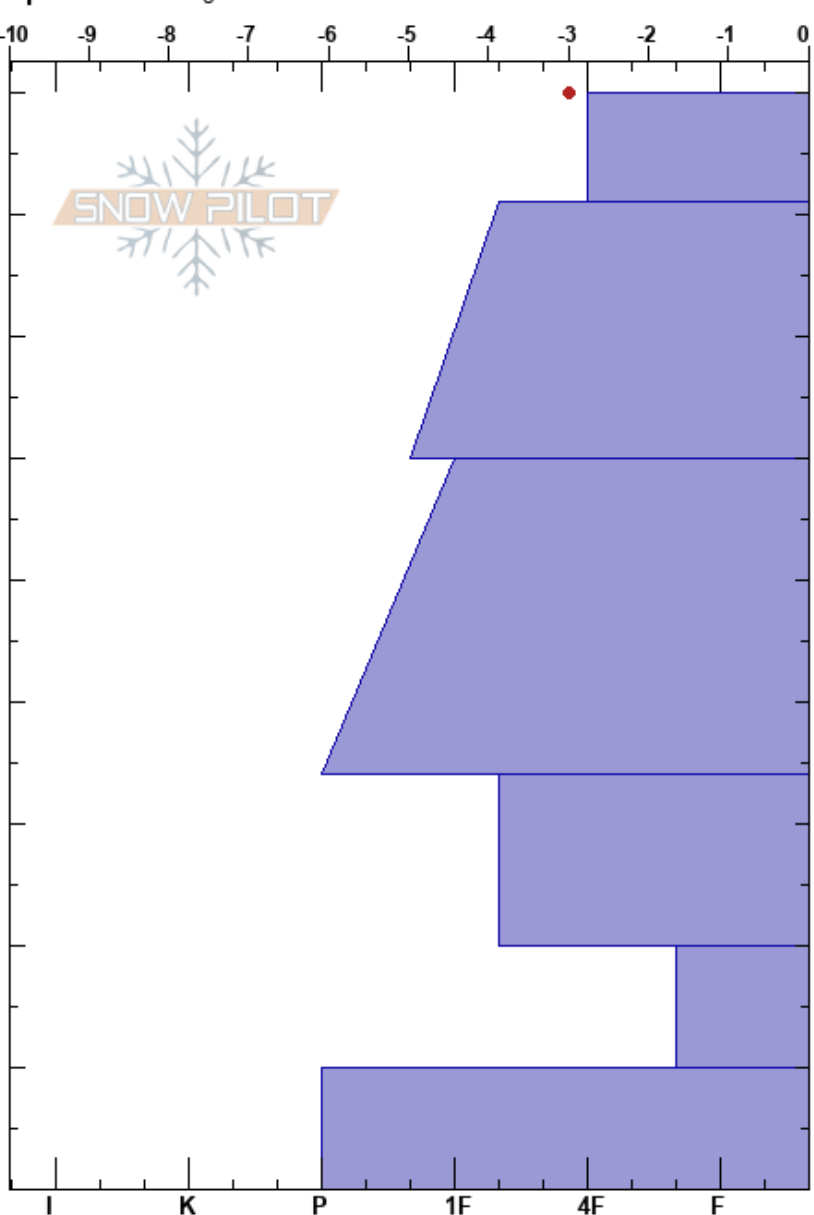

Under the Rainbow  
 Gallatin Range-N  
 MT  
 Elevation: 8000 ft  
 Aspect: 295°  
 Specifics: Pit dug in a Ski Area

Steven Parsons  
 03/03/2020 - 1:15pm  
 Co-ord: 45.24797N, -111.43371W  
 Slope Angle: 41°  
 Wind Loading: previous

Stability: **HS:90**  
 Air Temperature: -1°C **PF:80** 20-10cm: Problematic layer  
 Sky Cover: SCT **PS: 10**  
 Precipitation: NO  
 Wind: SW Light Breeze

Depth (cm)	Crystal		Moisture	$\rho$ kg/m <sup>3</sup>	Stability tests & Layer comments
	Form	Size			
90	/	0.5			
80	/	1	D		
70	•	0.5	D		
60					
50	⊖ (•)	0.5(0.5)	D		
40					
30	○ (□)	1(1)	D		
20					
10	^	3-4	D		← ECTP23 @18cm ← CTV, Q1 @18cm
0	○ (□)	3-4	D		