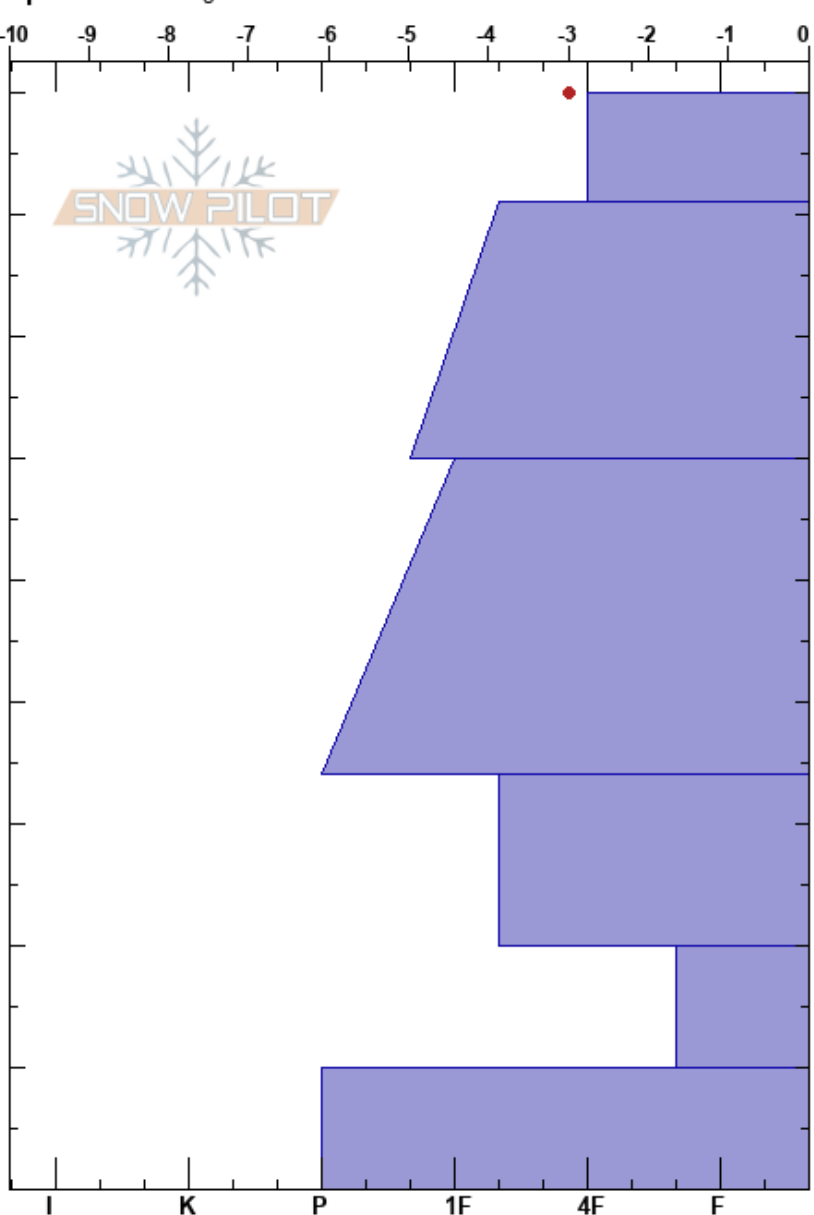

Under the Rainbow
 Gallatin Range-N
 MT
 Elevation: 8000 ft
 Aspect: 295°
 Specifics: Pit dug in a Ski Area

Steven Parsons
 03/03/2020 - 1:15pm
 Co-ord: 45.24797N, -111.43371W
 Slope Angle: 41°
 Wind Loading: previous

Stability: **HS:90**
 Air Temperature: -1°C **PF:80** 20-10cm: Problematic layer
 Sky Cover: SCT **PS: 10**
 Precipitation: NO
 Wind: SW Light Breeze

Depth (cm)	Crystal		Moisture	ρ kg/m ³	Stability tests & Layer comments
	Form	Size			
90	/	0.5			
80	/	1	D		
70	•	0.5	D		
60					
50	⊖ (•)	0.5(0.5)	D		
40					
30	○ (□)	1(1)	D		
20					
10	^	3-4	D		← ECTP23 @18cm ← CTV, Q1 @18cm
0	○ (□)	3-4	D		