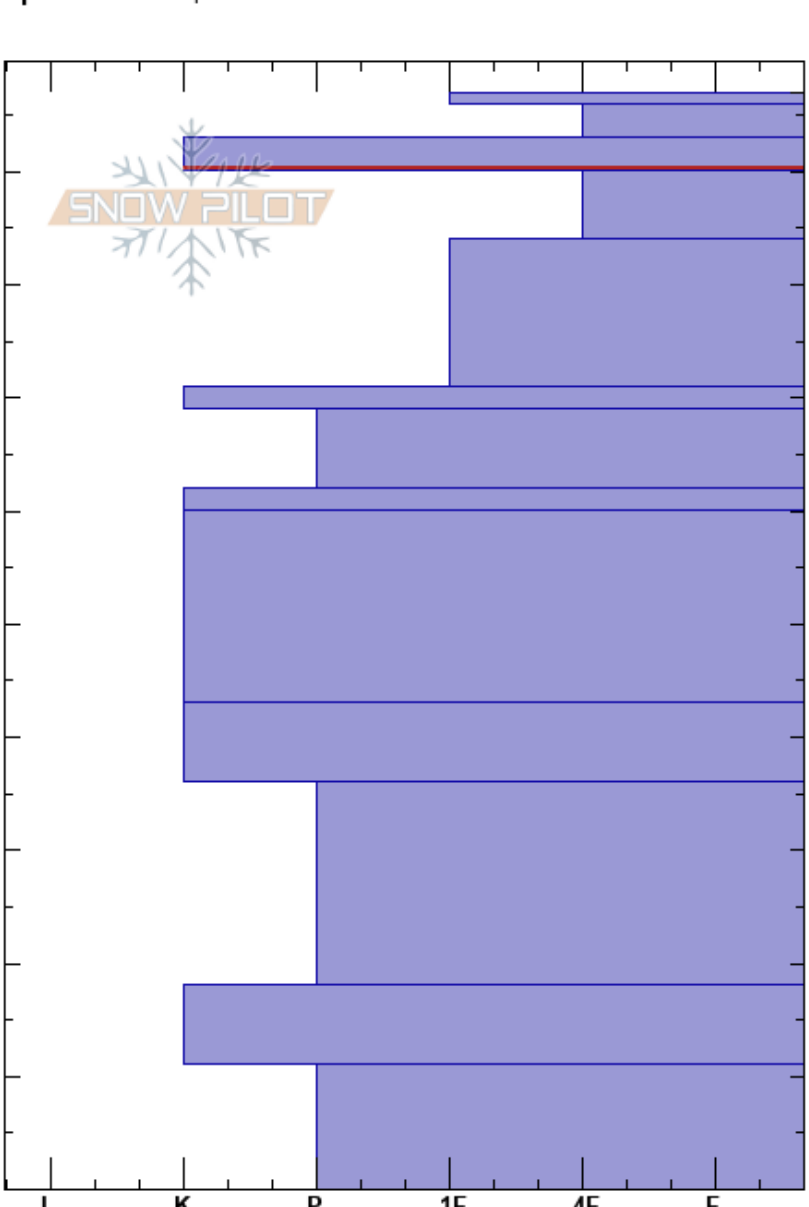

PowderHouse LTCC Avy2 Sarah Newsome

Luther Pass 03/06/2020 - 3:00pm

CA Co-ord: 38.79109N, -119.96662W

Elevation: 7851 ft Slope Angle: 12°

Aspect: 333° Wind Loading:

Specifics: Poor pit location

Stability: HS:97

Air Temperature: 5°C

Sky Cover: FEW

Precipitation: NO

Wind: S Light Breeze

Layer Notes:

93-90cm: Problematic layer

Depth (cm)	Crystal		Moisture	ρ kg/m ³	Stability tests & Layer comments
	Form	Size			
97	○		W		
90	/				← STE @93cm
90	■				← CT7, PC @90cm
90	⊖				← ECTN5 @90cm
90					← PST20/100 (SF) @90cm pst 80/100 end
80	●				
70	■				
70	●				
60					
50					
40					
30					
20					
10					
0			D-M		