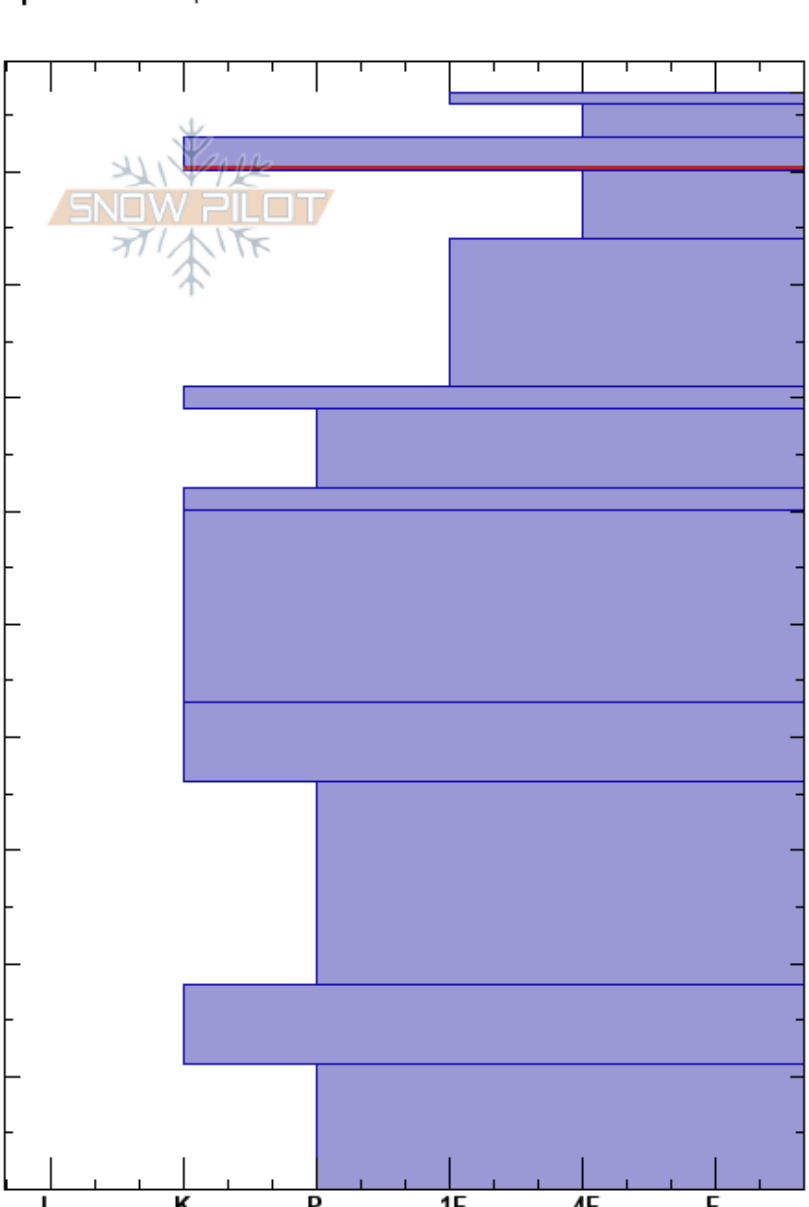

PowderHouse LTCC Avy2 Sarah Newsome

Luther Pass 03/06/2020 - 3:00pm

CA Co-ord: 38.79109N, -119.96662W

Elevation: 7851 ft Slope Angle: 12°

Aspect: 333° Wind Loading:

Specifics: Poor pit location

Stability: HS:97

Air Temperature: 5°C

Sky Cover: FEW

Precipitation: NO

Wind: S Light Breeze

Layer Notes:

93-90cm: Problematic layer

Depth (cm)	Crystal		Moisture (kg/m³)	ρ (kg/m³)	Stability tests & Layer comments
	Form	Size			
97	○		W		
90	/				← STE @93cm
	■				← CT7, PC @90cm
	⊖				← ECTN5 @90cm
80	●				← PST20/100 (SF) @90cm pst 80/100 end
70	■				
	●				
60					
50					
40					
30					
20					
10					
0			D-M		