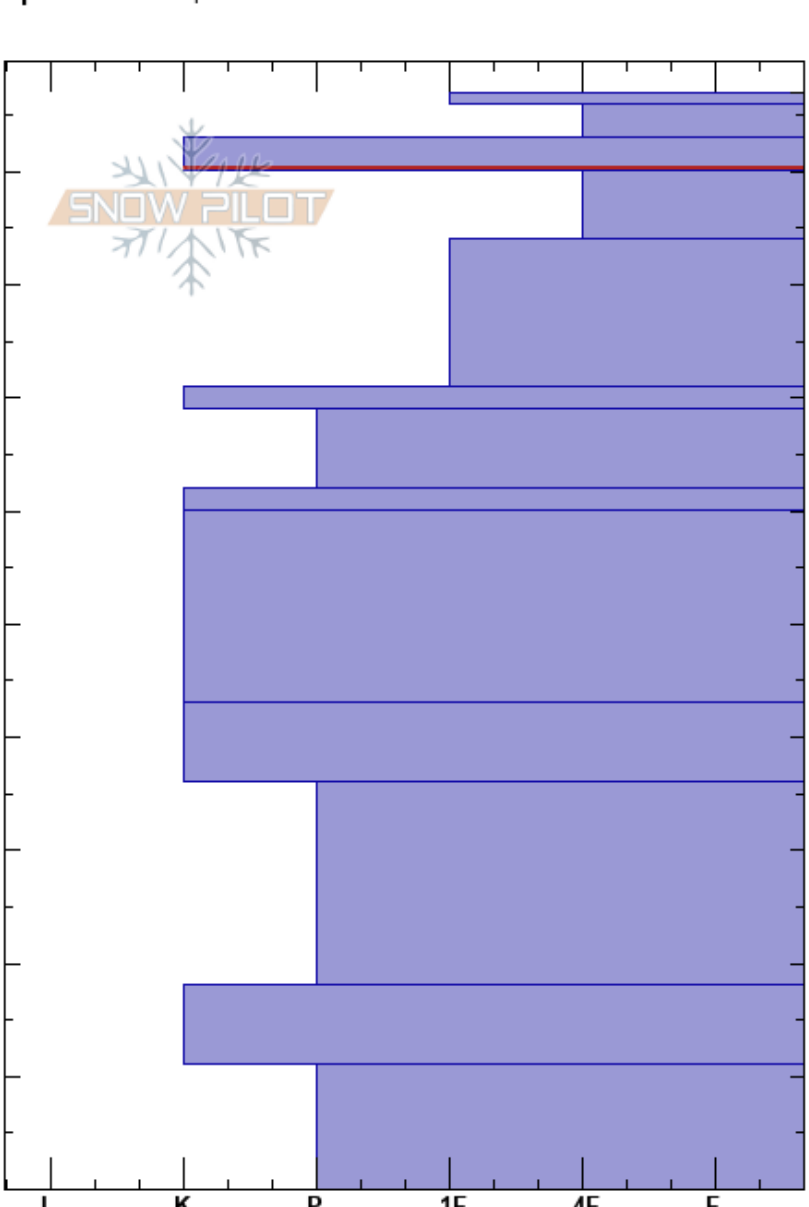

PowderHouse LTCC Avy2 Sarah Newsome

Luther Pass 03/06/2020 - 3:00pm

CA Co-ord: 38.79109N, -119.96662W

Elevation: 7851 ft Slope Angle: 12°

Aspect: 333° Wind Loading:

Specifics: Poor pit location

Stability: HS:97

Air Temperature: 5°C

Sky Cover: FEW

Precipitation: NO

Wind: S Light Breeze

Layer Notes:

93-90cm: Problematic layer

Height (cm)	Crystal		Moisture	ρ kg/m ³	Stability tests & Layer comments
	Form	Size			
97	○		W		
90	/				← STE @93cm
	■				← CT7, PC @90cm
	⊖				← ECTN5 @90cm
80	●				← PST20/100 (SF) @90cm pst 80/100 end
70	■				
	●				
60					
50					
40					
30					
20					
10					
0			D-M		