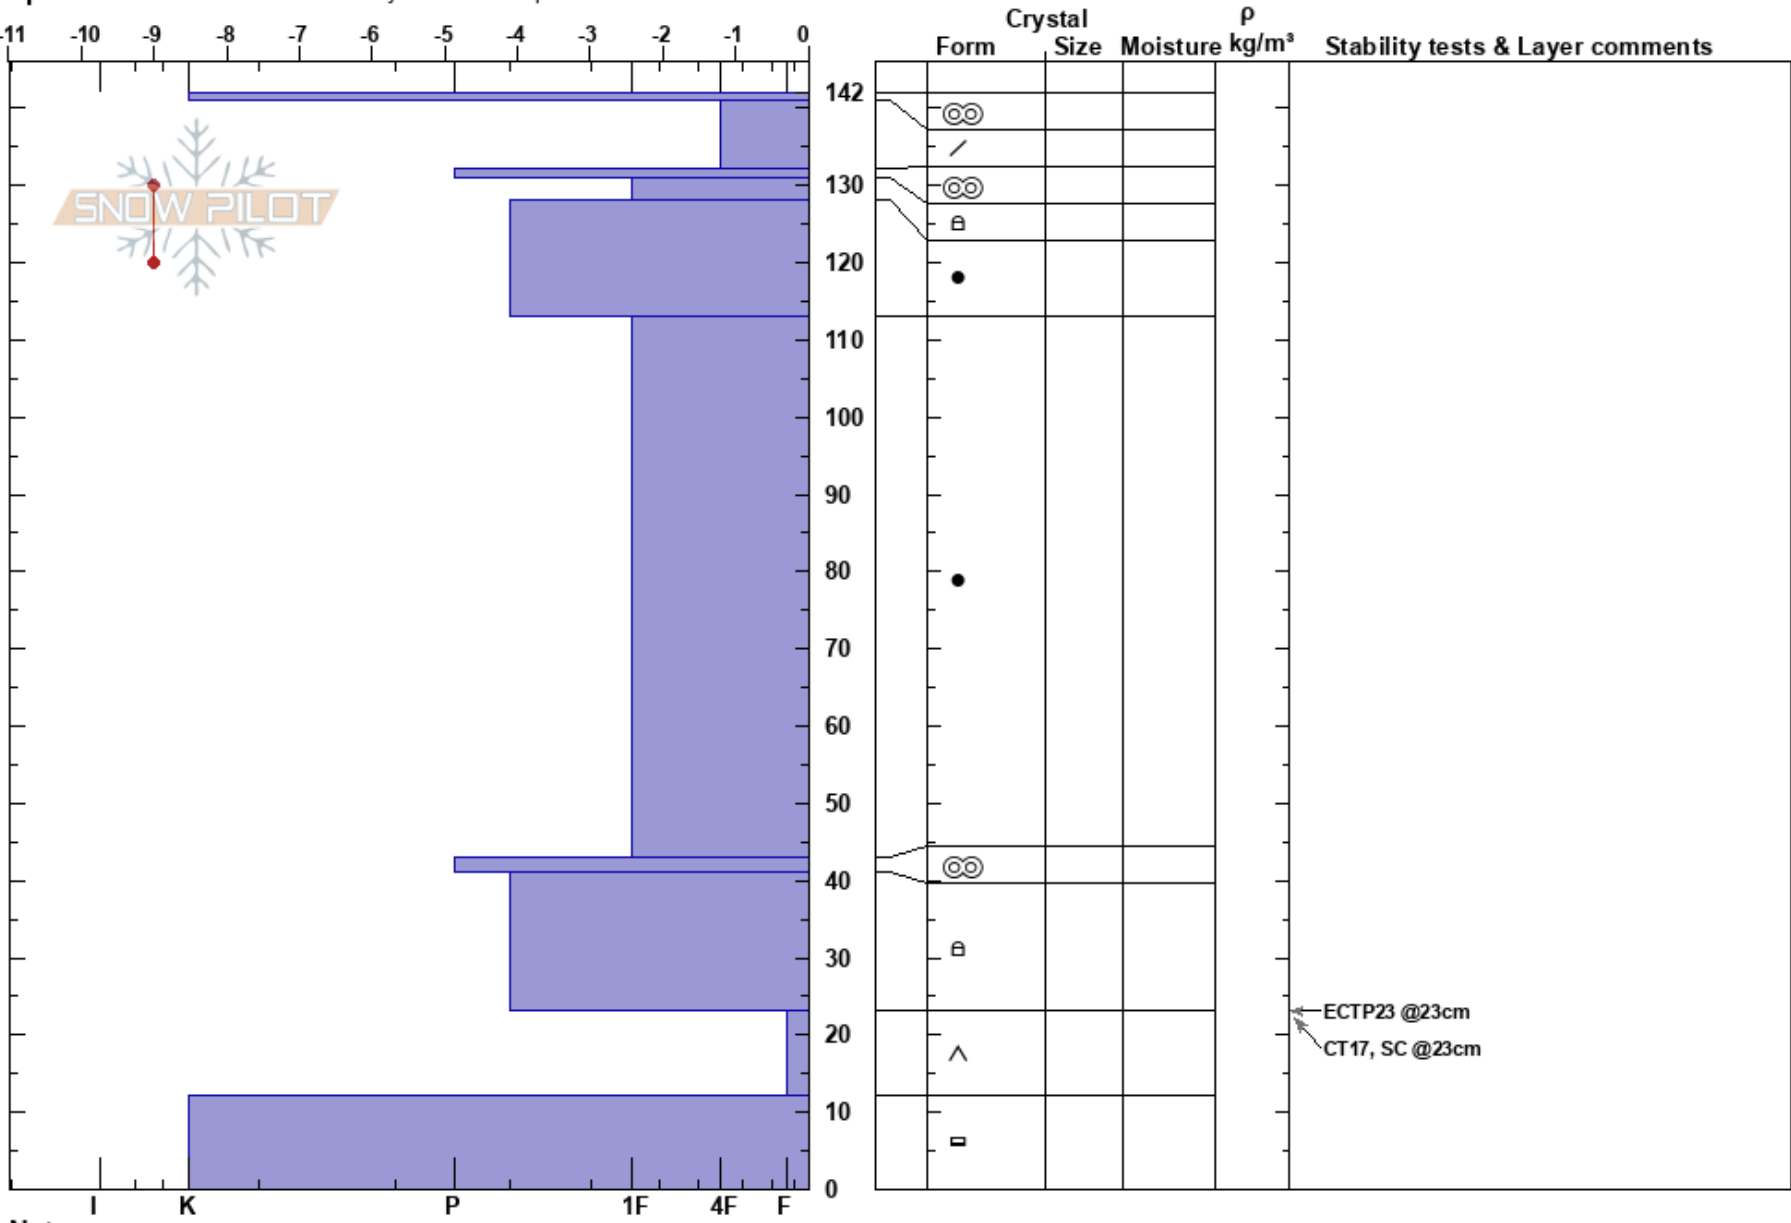

Brooklyns
 San Juan Range
 CO
 Elevation: 10200 ft
 Aspect: 270°

Ann Mellick
 03/06/2020 - 12:00pm
 Co-ord:
 Slope Angle: 30°
 Wind Loading:

Stability:
 Air Temperature:
 Sky Cover: FEW
 Precipitation:
 Wind: SW Light Breeze

HS:142
 23-12cm: Problematic layer

Specifics: Recent avalanche activity on similar slopes

Notes: