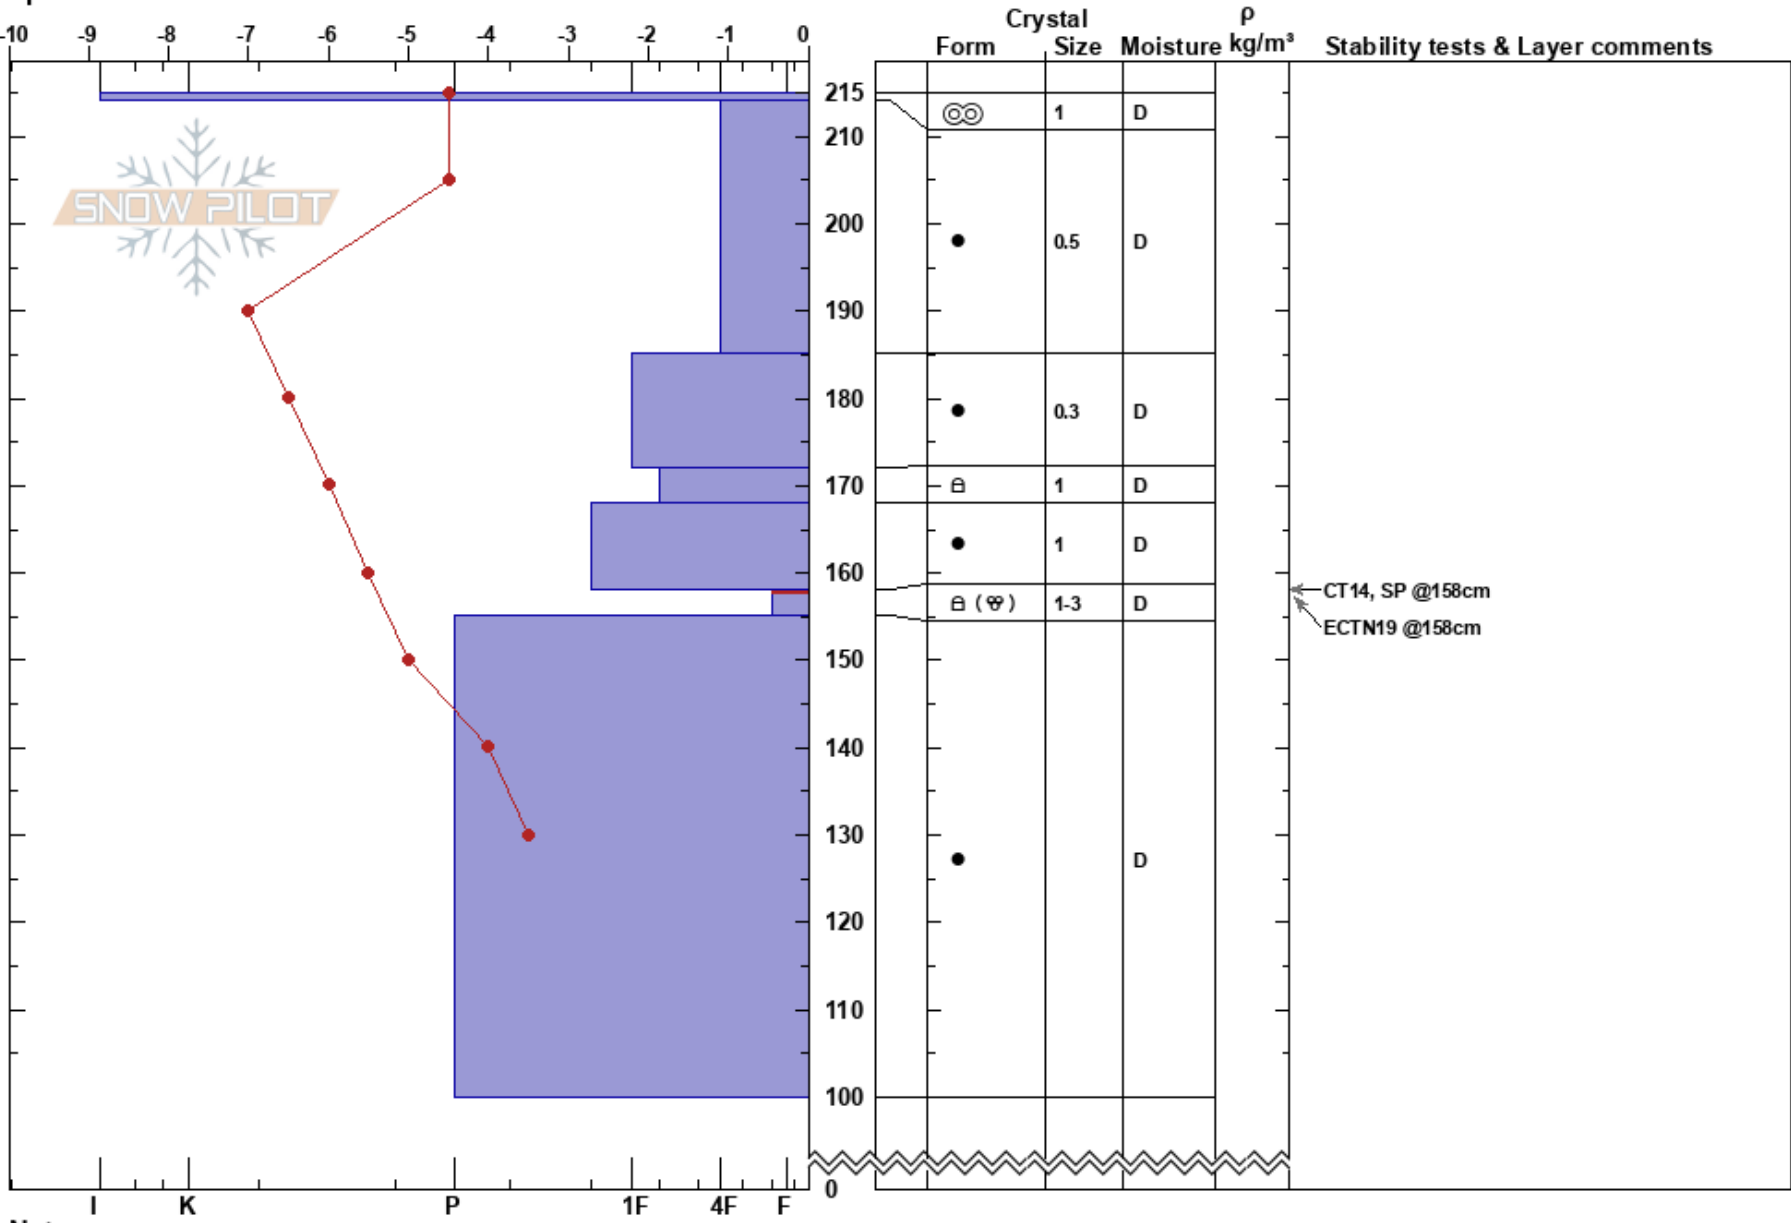

Red Mountain Pass
 San Juan Range
 CO
 Elevation: 11000 ft
 Aspect: NE
 Specifics:

Jeff Dobronyi
 03/11/2017 - 1:00pm
 Co-ord: 37.90657N, -107.71198W
 Slope Angle: 0°
 Wind Loading: no

Stability: Good HS:215 Layer Notes:
 Air Temperature: 4.5°C PF:20 158-155cm:Problematic layer
 Sky Cover: FEW
 Precipitation: NO
 Wind: W Light Breeze