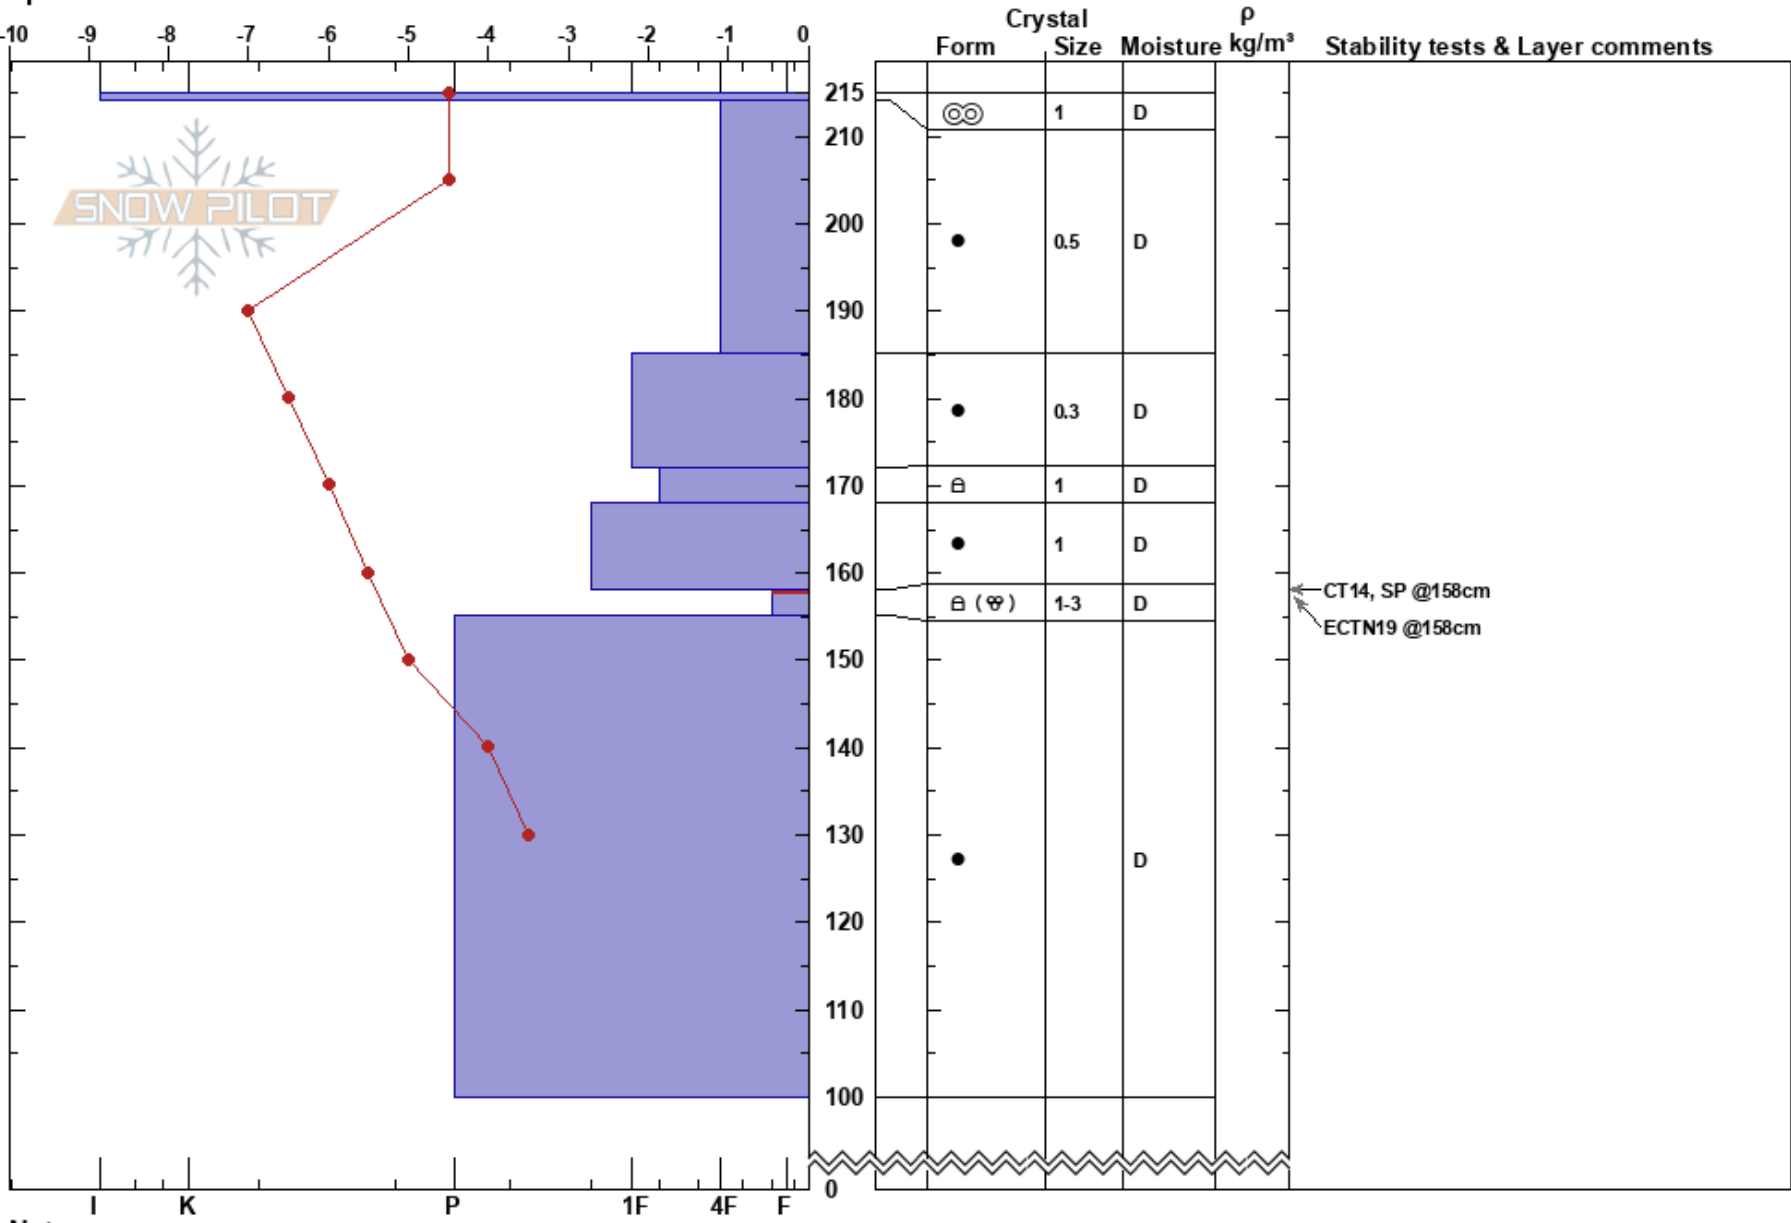

Red Mountain Pass
 San Juan Range
 CO
 Elevation: 11000 ft
 Aspect: NE
 Specifics:

Jeff Dobronyi
 03/11/2017 - 1:00pm
 Co-ord: 37.90657N, -107.71198W
 Slope Angle: 0°
 Wind Loading: no

Stability: Good HS:215
 Air Temperature: 4.5°C PF:20 158-155cm:Problematic layer
 Sky Cover: FEW
 Precipitation: NO
 Wind: W Light Breeze