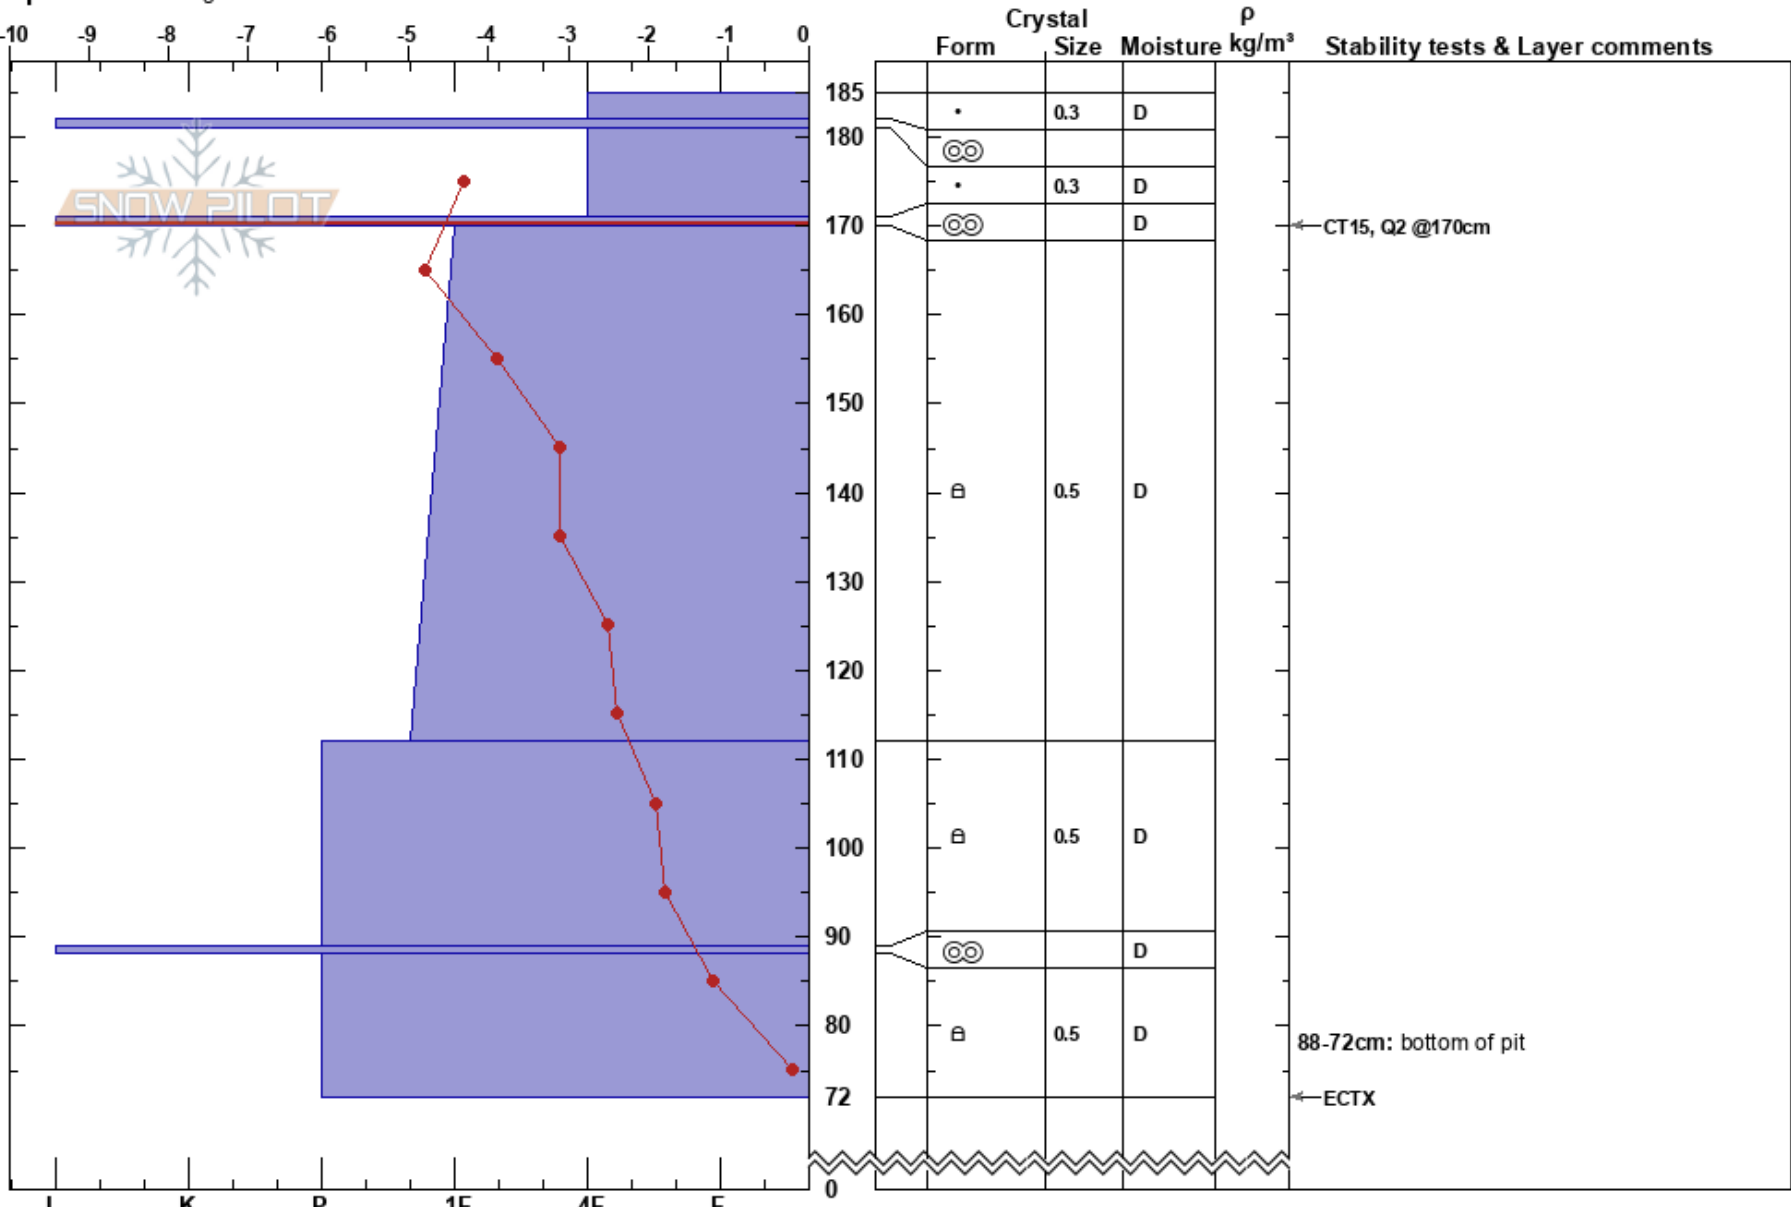

Bridger Pro 1
 Bridger Range
 MT
 Elevation: 7430 m
 Aspect: 89°
 Specifics: Pit dug in a Ski Area

Melissa Frogh
 03/05/2020 - 12:50pm
 Co-ord: 45.82925N, -110.92305W
 Slope Angle: 13°
 Wind Loading: no

Stability: **HS:185**
 Air Temperature: 7.5°C **PF:10**
 Sky Cover: CLR **PS:5**
 Precipitation: NO
 Wind: Calm
Layer Notes:
 171-170cm: Problematic layer
 88-72cm: bottom of pit

Notes: