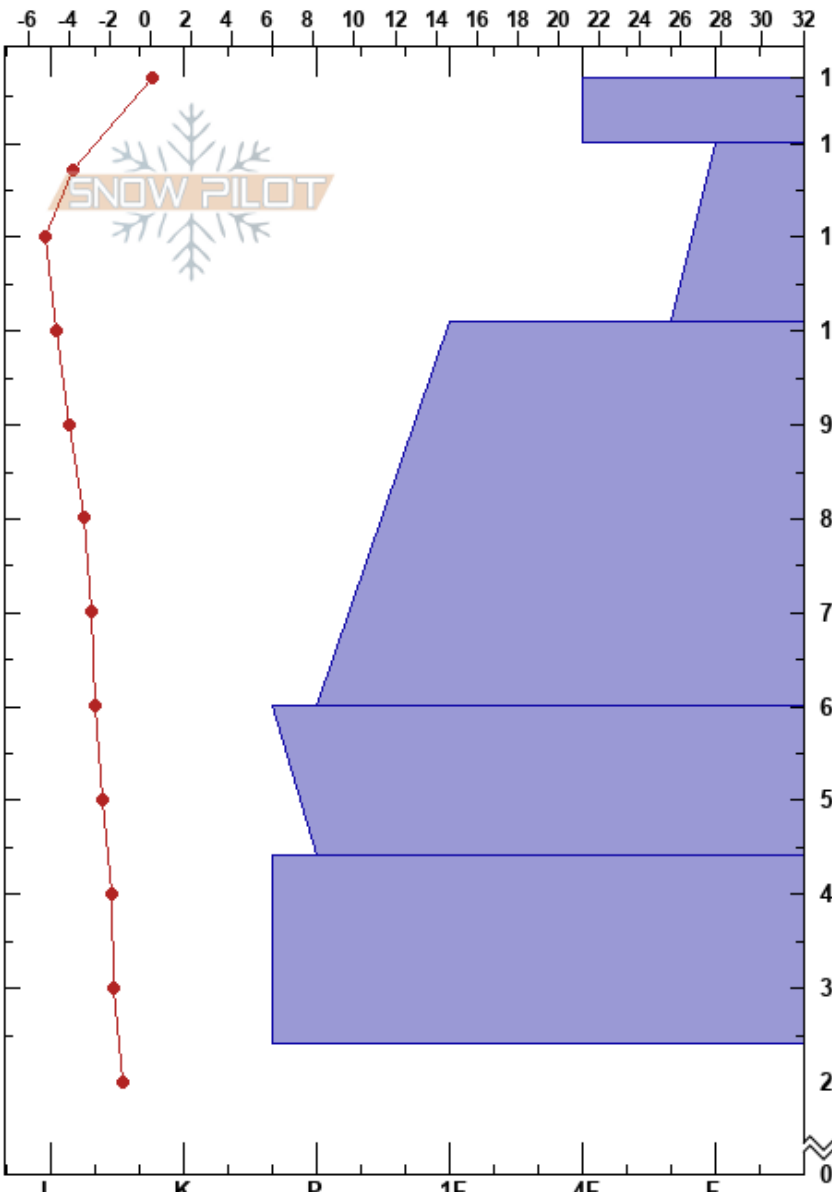

Bridger North
 Bridger Range
 MT
Elevation: 7384 ft
Aspect: 27°
Specifics: We skied slope

Zach Scheunemann
 03/05/2020 - 1:00pm
Co-ord: 45.82790N, -110.42560W
Slope Angle: 1°
Wind Loading: no

Stability:
Air Temperature: 42°F
Sky Cover: BKN
Precipitation: NO
Wind: SW Calm

HS: 127

PF: 20

PS: 10

Form	Crystal Size	Moisture	ρ kg/m ³	Stability tests & Layer comments
∞∞				
∞∞	1-2			
.	0.3-0.5			← ECTN22 @105cm
.	0.5			
.	0.3			← STC @62cm
.	0.1			

Notes: