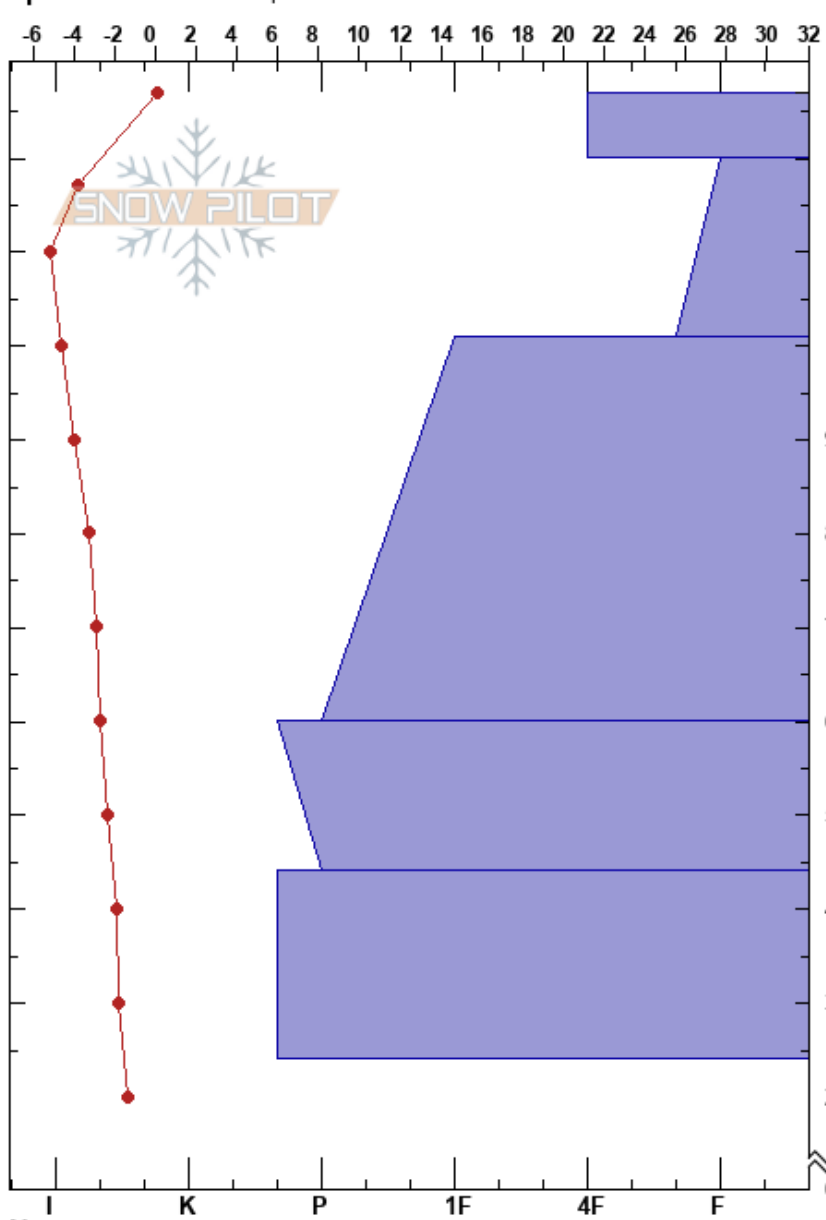

Bridger North
 Bridger Range
 MT
 Elevation: 7384 ft
 Aspect: 27°
 Specifics: We skied slope

Zach Scheunemann
 03/05/2020 - 1:00pm
 Co-ord: 45.82790N, -110.42560W
 Slope Angle: 1°
 Wind Loading: no

Stability:
 Air Temperature: 42°F
 Sky Cover: BKN
 Precipitation: NO
 Wind: SW Calm

HS:127

PF:20

PS:10

Layer Notes:

Form	Crystal Size	Moisture	ρ kg/m ³	Stability tests & Layer comments
⊖⊖				
⊖⊖	1-2			
.	0.3-0.5			← ECTN22 @105cm
.	0.5			
.	0.3			← STC @62cm
.	0.1			

Notes: