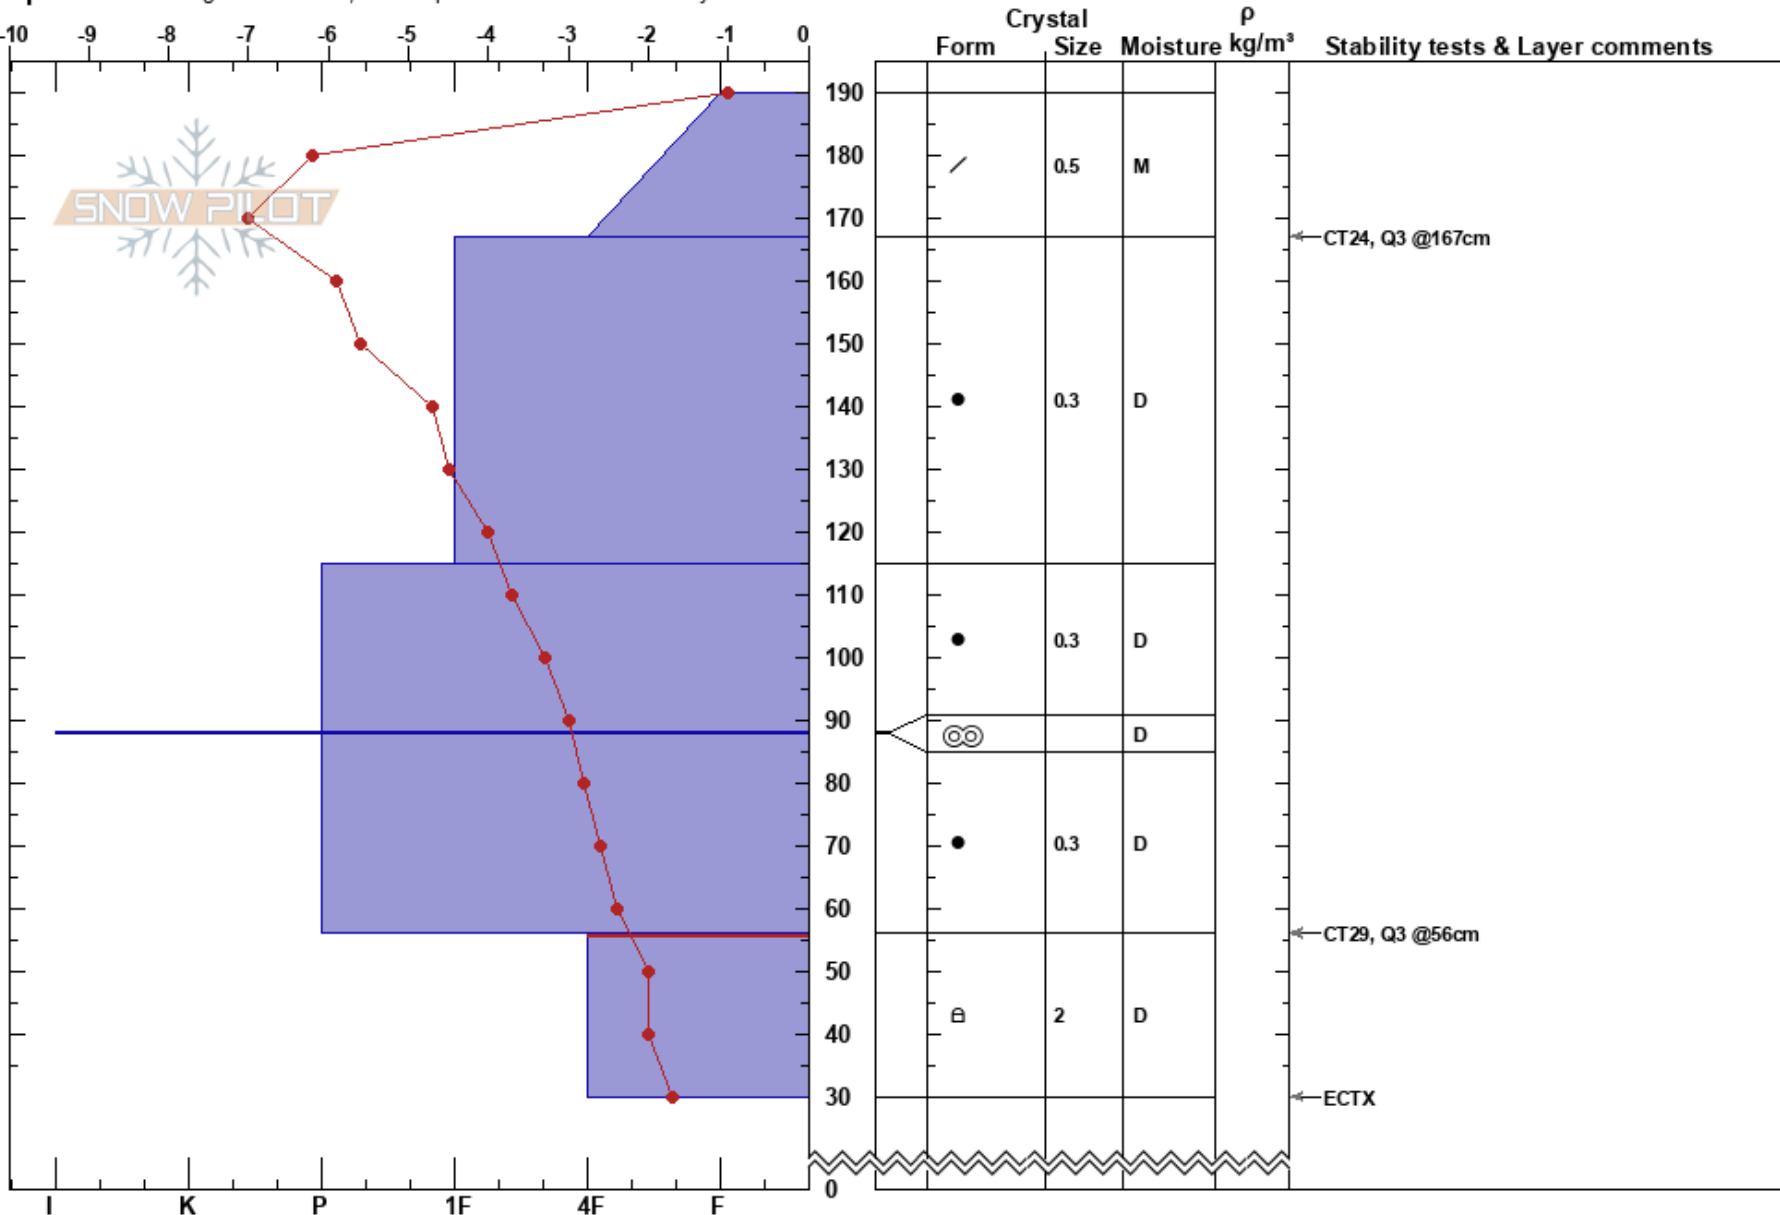

Pro 1 Bridger  
 Bridger Range  
 MT  
 Elevation: 7480 ft  
 Aspect: 30°

Steven Parsons  
 03/05/2020 - 1:05pm  
 Co-ord: 45.82839N, -110.92377W  
 Slope Angle: 8°  
 Wind Loading: no

Stability:  
 Air Temperature: 4.5°C  
 Sky Cover: BKN  
 Precipitation: NO  
 Wind: Calm

HS:190  
 PF:15 56-30cm:Problematic layer  
 PS:10

Specifics: Pit dug in a Ski Area; Pit is representative of backcountry

Notes: Sky cover high thin clouds (-BKN)