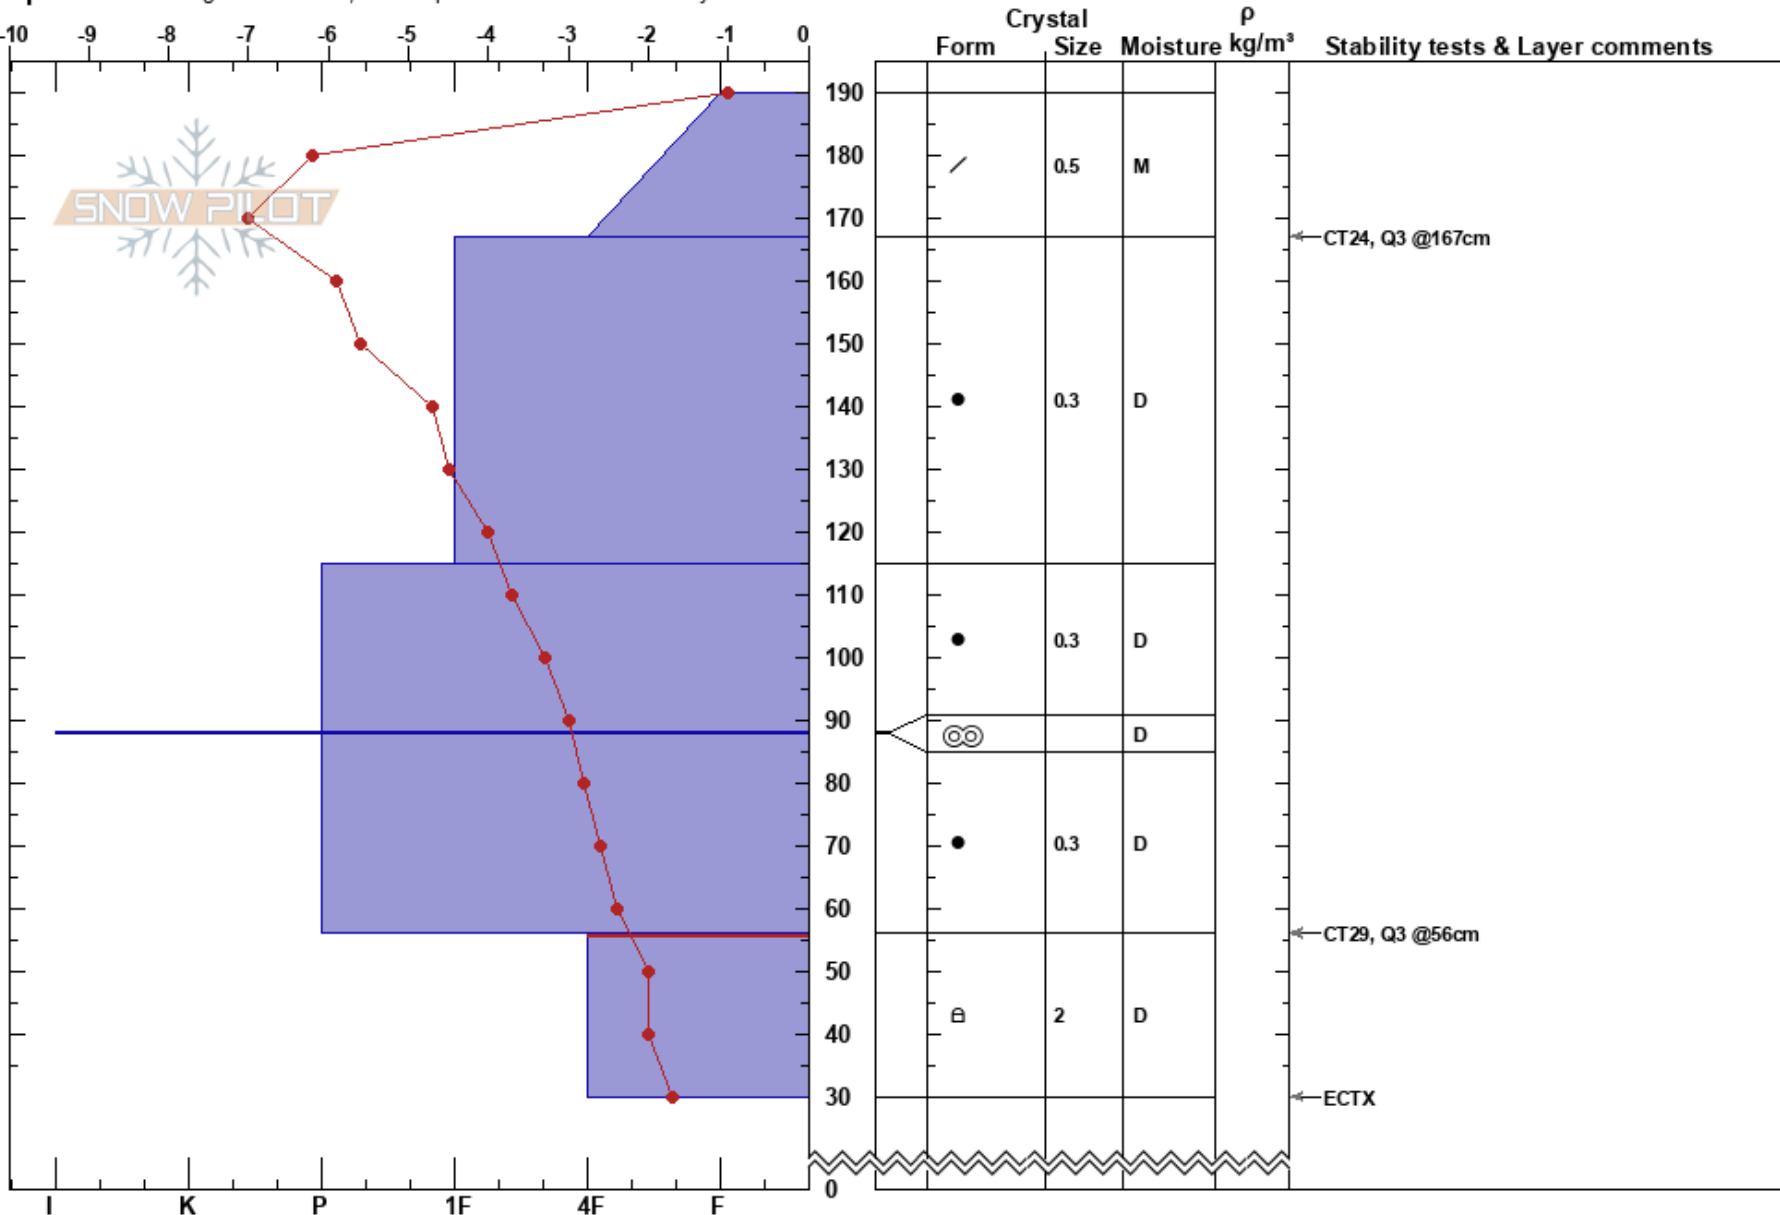

Pro 1 Bridger
 Bridger Range
 MT
 Elevation: 7480 ft
 Aspect: 30°

Steven Parsons
 03/05/2020 - 1:05pm
 Co-ord: 45.82839N, -110.92377W
 Slope Angle: 8°
 Wind Loading: no

Stability:
 Air Temperature: 4.5°C
 Sky Cover: BKN
 Precipitation: NO
 Wind: Calm

HS:190
 PF:15 56-30cm:Problematic layer
 PS:10

Specifics: Pit dug in a Ski Area; Pit is representative of backcountry

Notes: Sky cover high thin clouds (-BKN)