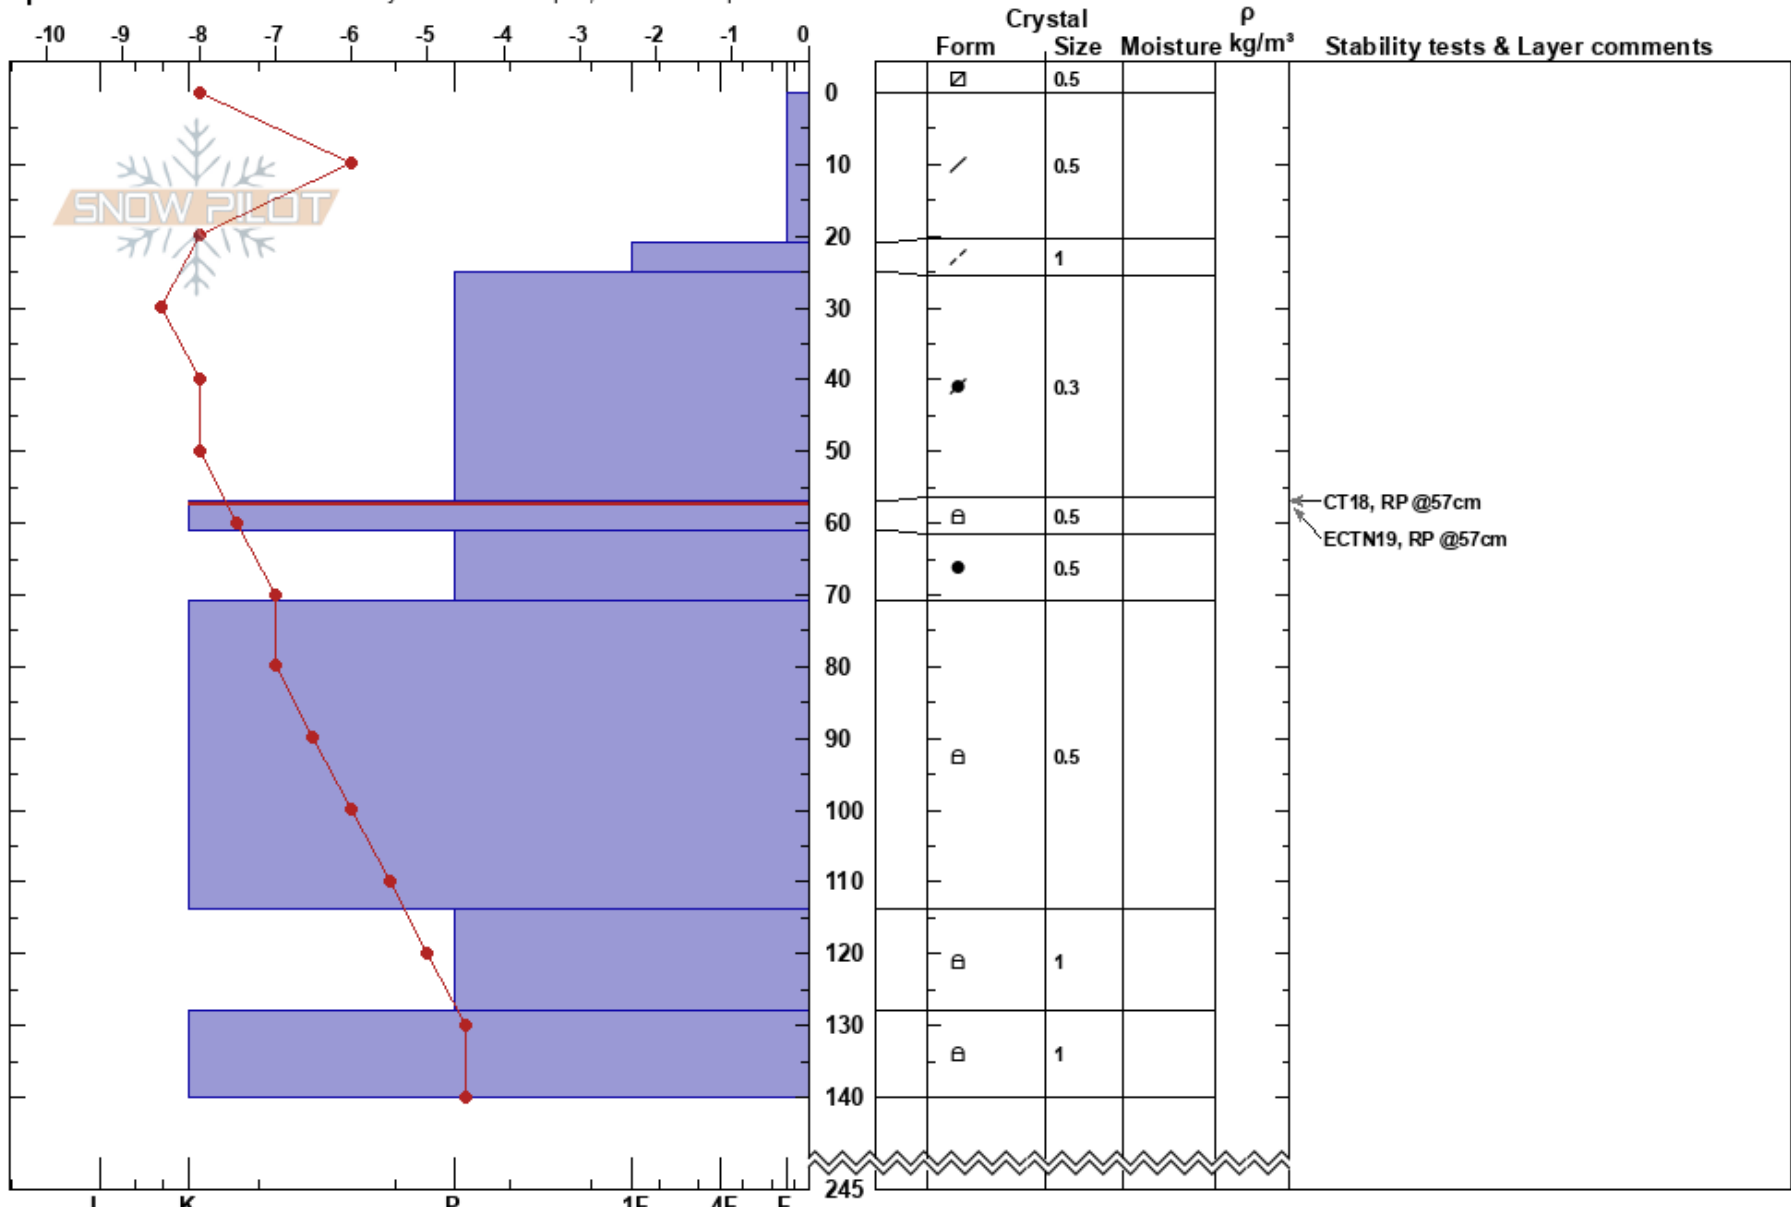

OB Trees Switchback
 Independence Pass
 CO
Elevation: 11400 ft
Aspect: 56°
Specifics: Recent avalanche activity on different slopes; We skied slope

Eric McCue
 03/05/2020 - 2:00pm
Co-ord: 13S 364965E 4326950N
Slope Angle: 25°
Wind Loading: previous

Stability: Fair **HS:**245 **Layer Notes:**
Air Temperature: -1°C **PF:**10 57-61cm:Problematic layer
Sky Cover: CLR **PS:** 5
Precipitation: NO
Wind: SW Light Breeze

Notes: