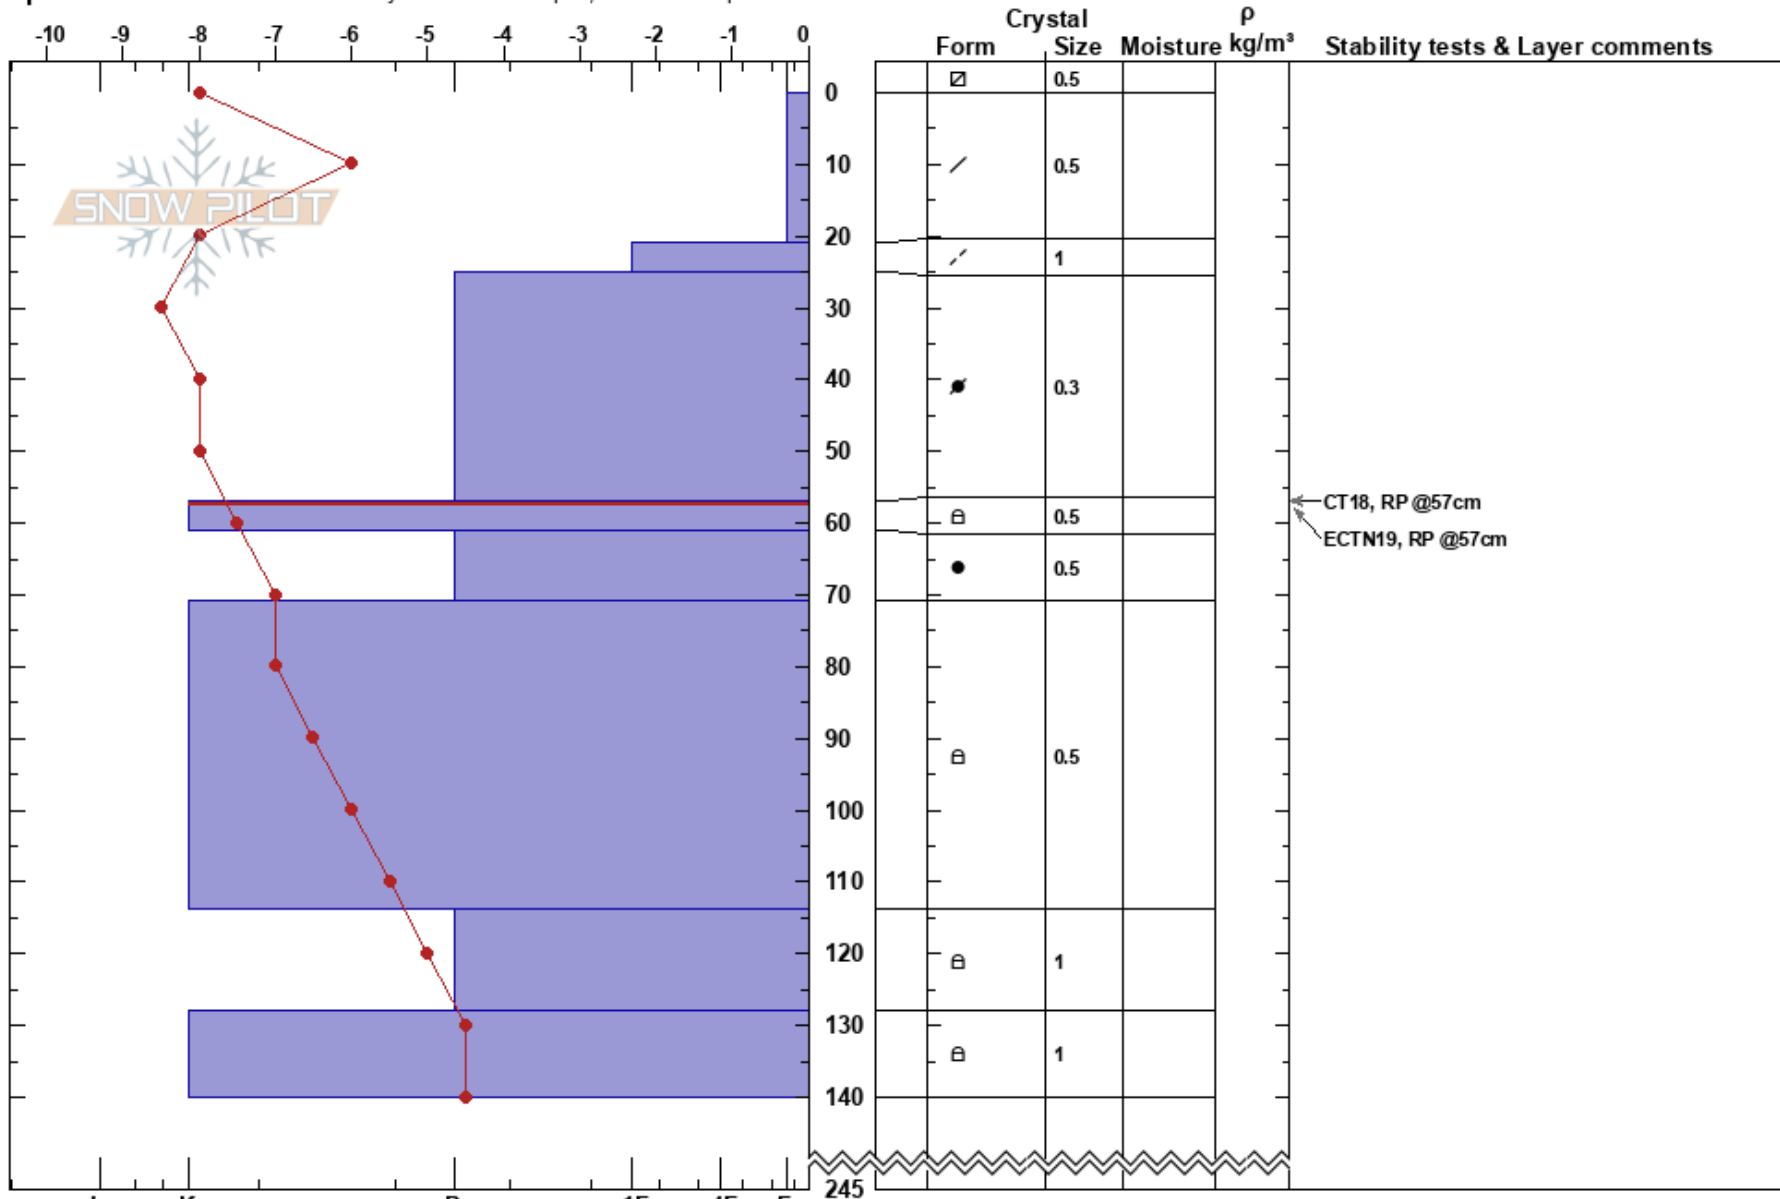

OB Trees Switchback
 Independence Pass
 CO
Elevation: 11400 ft
Aspect: 56°

Eric McCue
 03/05/2020 - 2:00pm
Co-ord: 13S 364965E 4326950N
Slope Angle: 25°
Wind Loading: previous

Stability: Fair **HS:**245 **Layer Notes:**
Air Temperature: -1°C **PF:**10 57-61cm:Problematic layer
Sky Cover: CLR **PS:** 5
Precipitation: NO
Wind: SW Light Breeze

Specifics: Recent avalanche activity on different slopes; We skied slope

Notes: I K P 1F 4F F