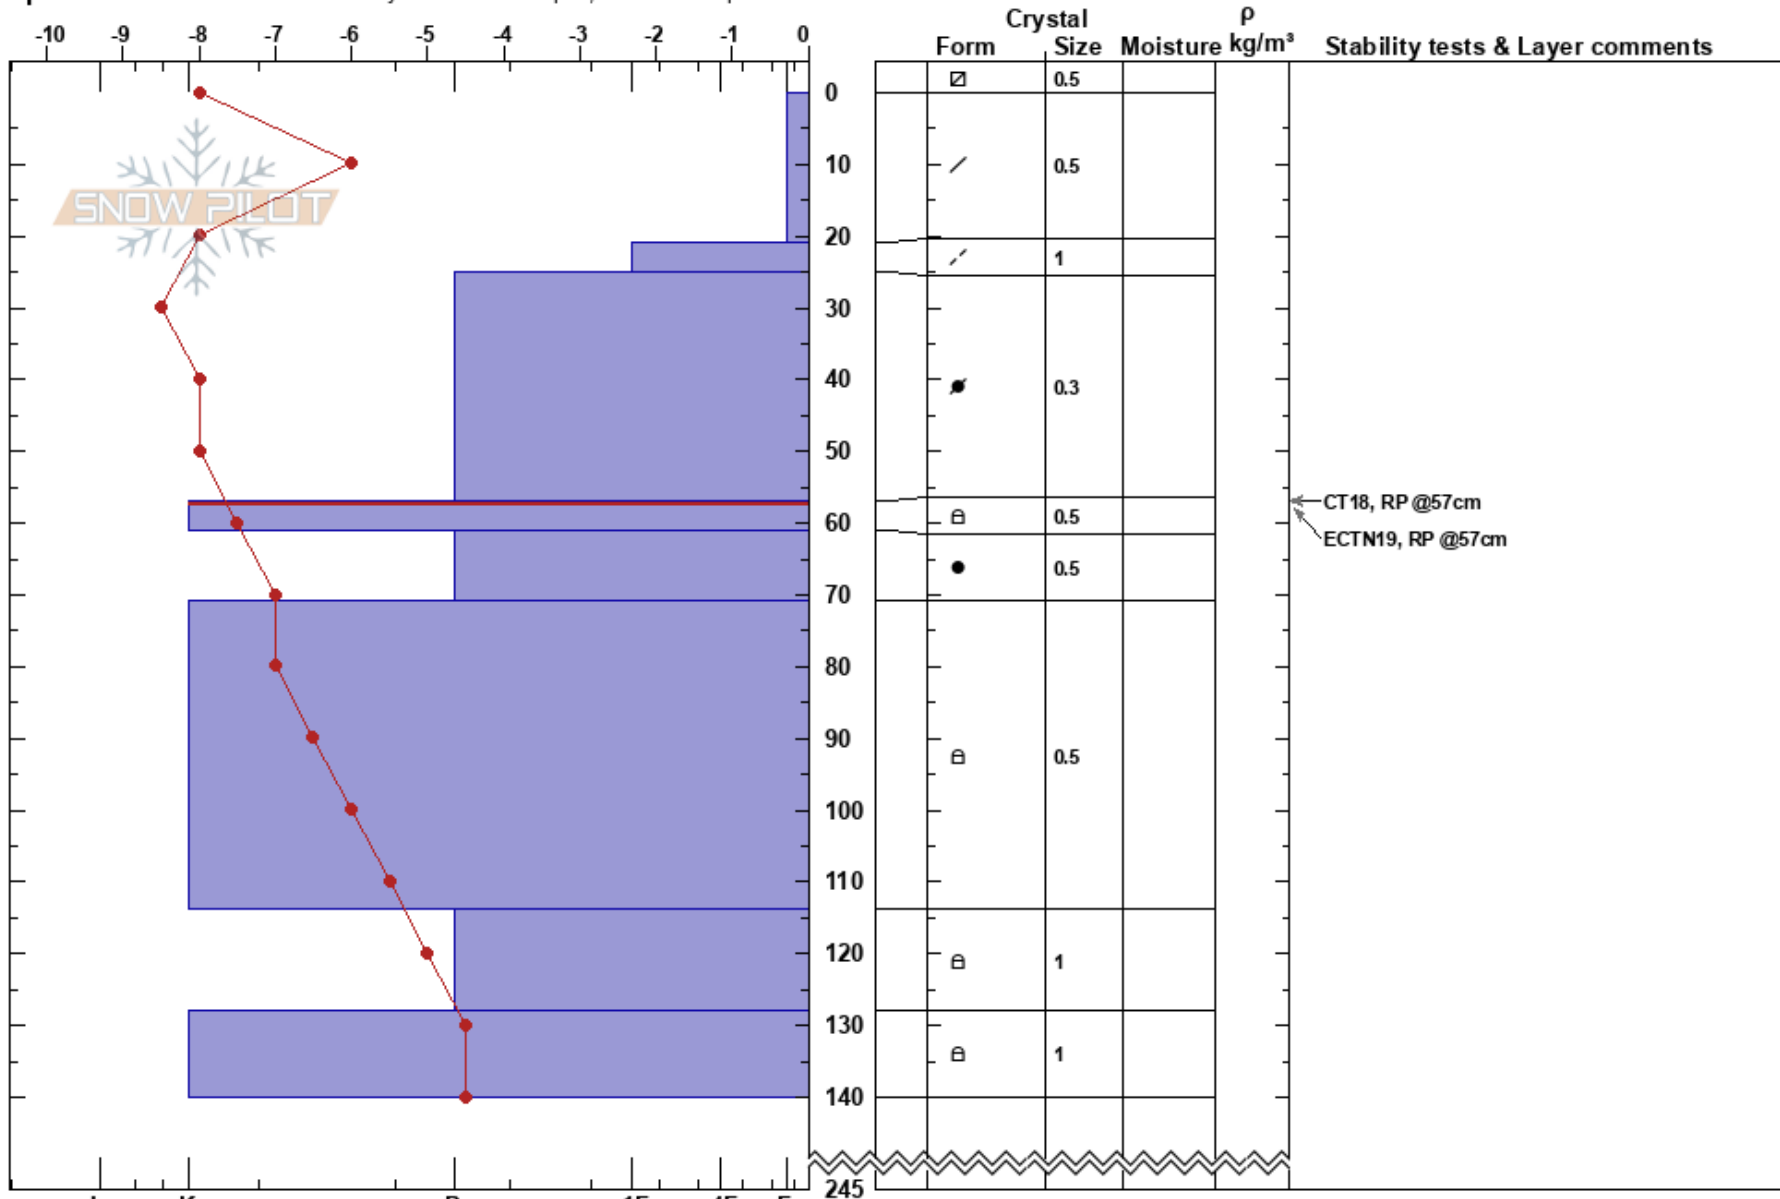

OB Trees Switchback
 Independence Pass
 CO
Elevation: 11400 ft
Aspect: 56°

Eric McCue
 03/05/2020 - 2:00pm
Co-ord: 13S 364965E 4326950N
Slope Angle: 25°
Wind Loading: previous

Stability: Fair
Air Temperature: -1°C
Sky Cover: CLR
Precipitation: NO
Wind: SW Light Breeze

HS:245
PF:10 57-61cm:Problematic layer
PS:5

Specifics: Recent avalanche activity on different slopes; We skied slope

Notes: I K P 1F 4F F