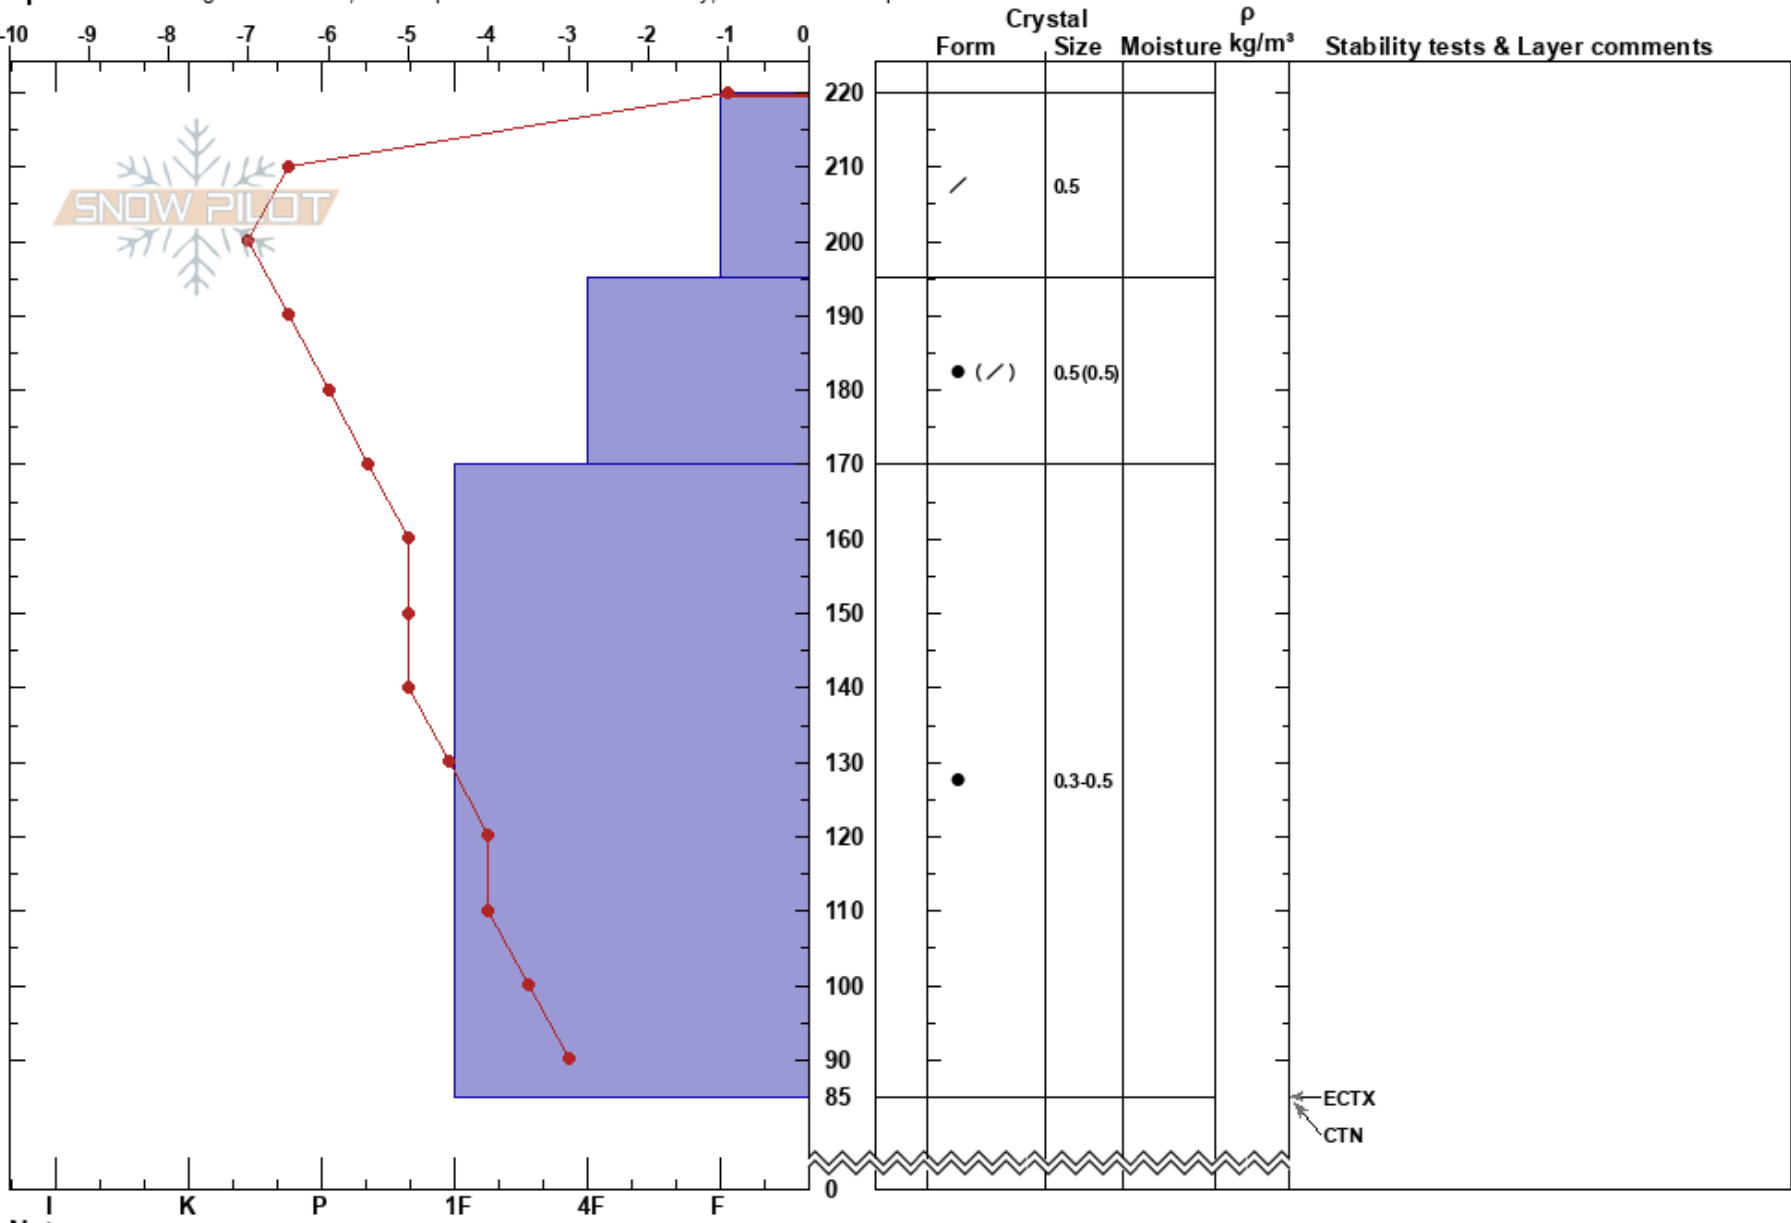

Above Alpine lift
 Bridger Range
 MT
 Elevation: 7475 ft
 Aspect: 16°

sam green
 03/05/2020 - 1:00pm
 Co-ord: 45.82845N, -110.92386W
 Slope Angle: 35°
 Wind Loading: previous

Stability: **HS:220**
 Air Temperature: -5°C
 Sky Cover: CLR
 Precipitation: NO
 Wind: S
PF:25 220-195cm:Problematic layer
PS:15

Specifics: Pit dug in a Ski Area; Pit is representative of backcountry; Ski tracks on slope

Notes: