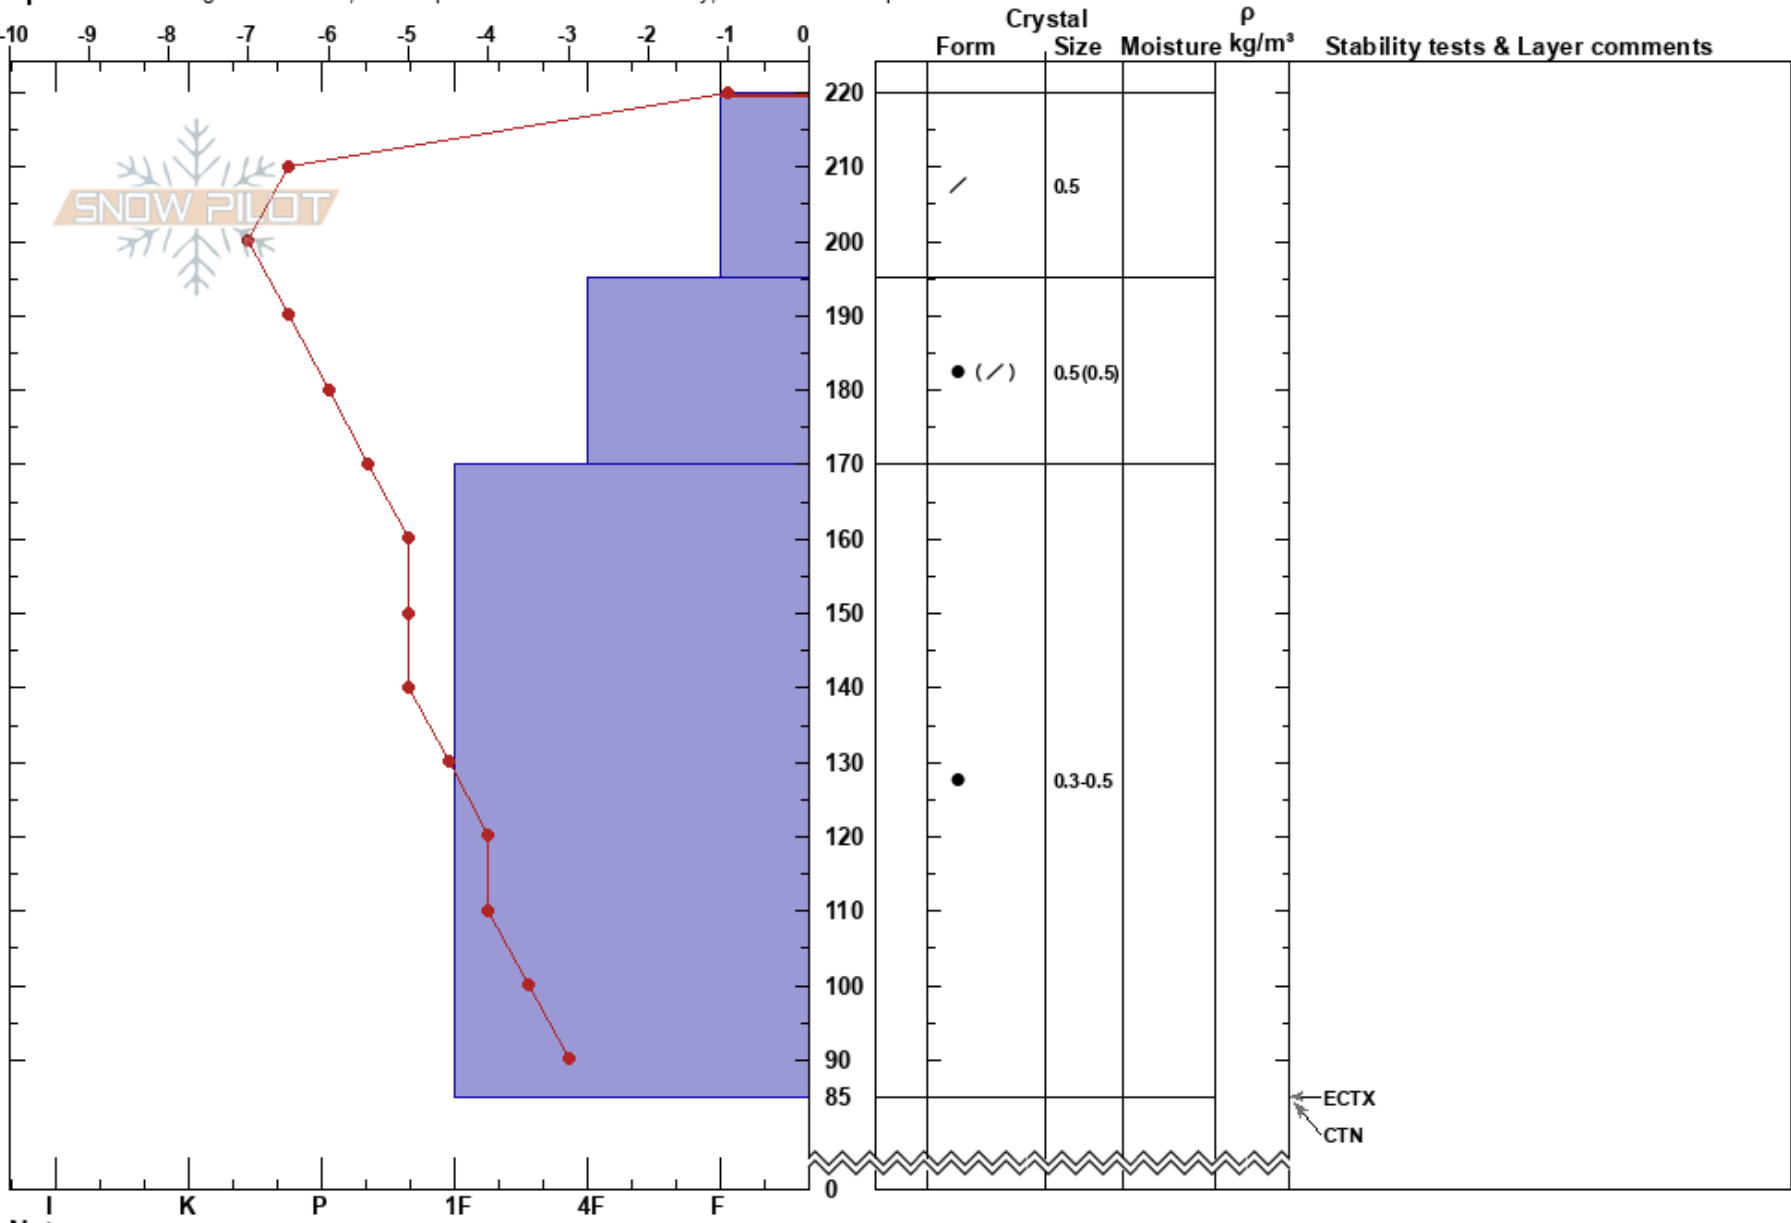

Above Alpine lift  
 Bridger Range  
 MT  
 Elevation: 7475 ft  
 Aspect: 16°

sam green  
 03/05/2020 - 1:00pm  
 Co-ord: 45.82845N, -110.92386W  
 Slope Angle: 35°  
 Wind Loading: previous

Stability: **HS:220**  
 Air Temperature: -5°C  
 Sky Cover: CLR  
 Precipitation: NO  
 Wind: S  
**PF:25** 220-195cm:Problematic layer  
**PS:15**

**Specifics:** Pit dug in a Ski Area; Pit is representative of backcountry; Ski tracks on slope

Notes: