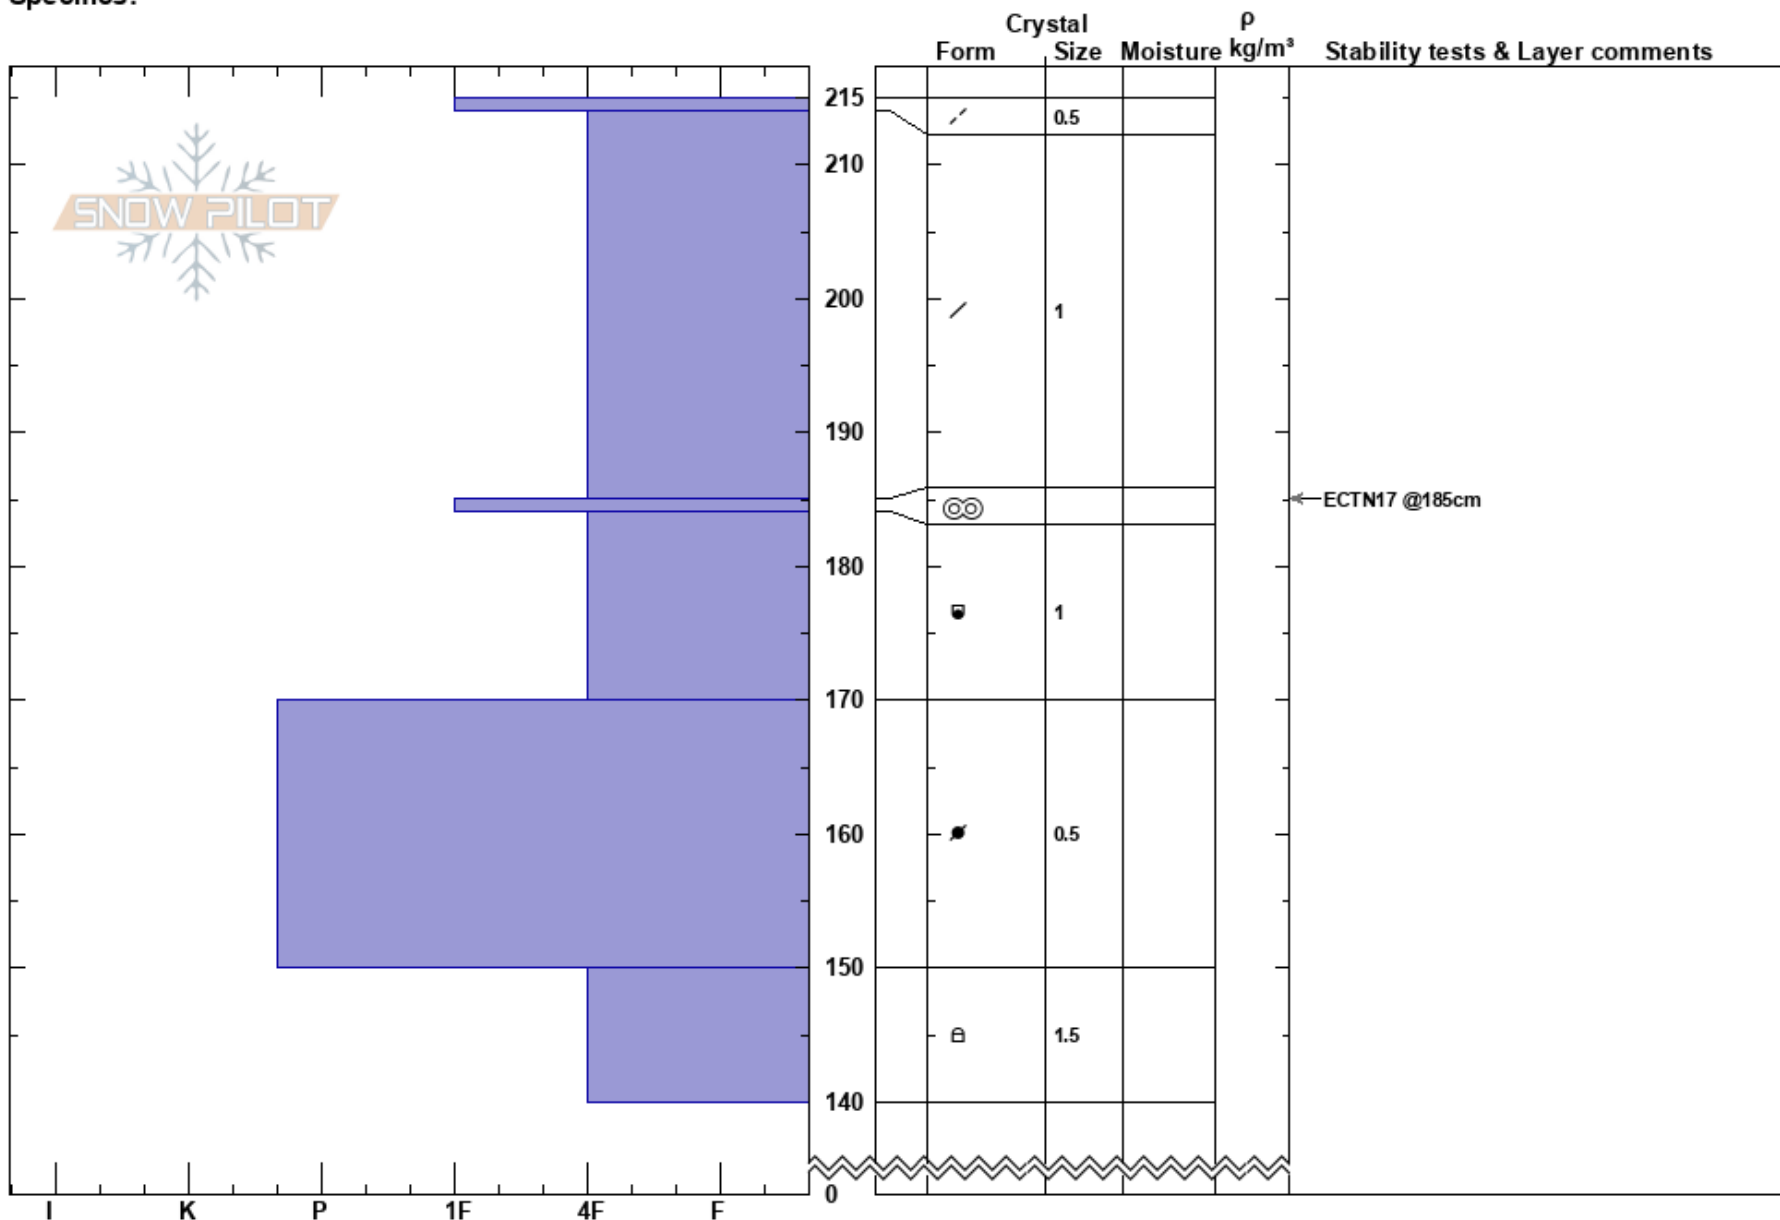

Bloody NE
 Eastern Sierra Nevada
 CA
 Elevation: 11100 ft
 Aspect: NE
 Specifics:

Steve Mace
 03/05/2020 - 12:05pm
 Co-ord: 37.56971N, -118.89911W
 Slope Angle: 35°
 Wind Loading: no

Stability:
 Air Temperature: 2°C
 Sky Cover: BKN
 Precipitation: NO
 Wind: SW Light Breeze

HS:215
 PF:25
 PS:10
 Layer Notes:

Notes: