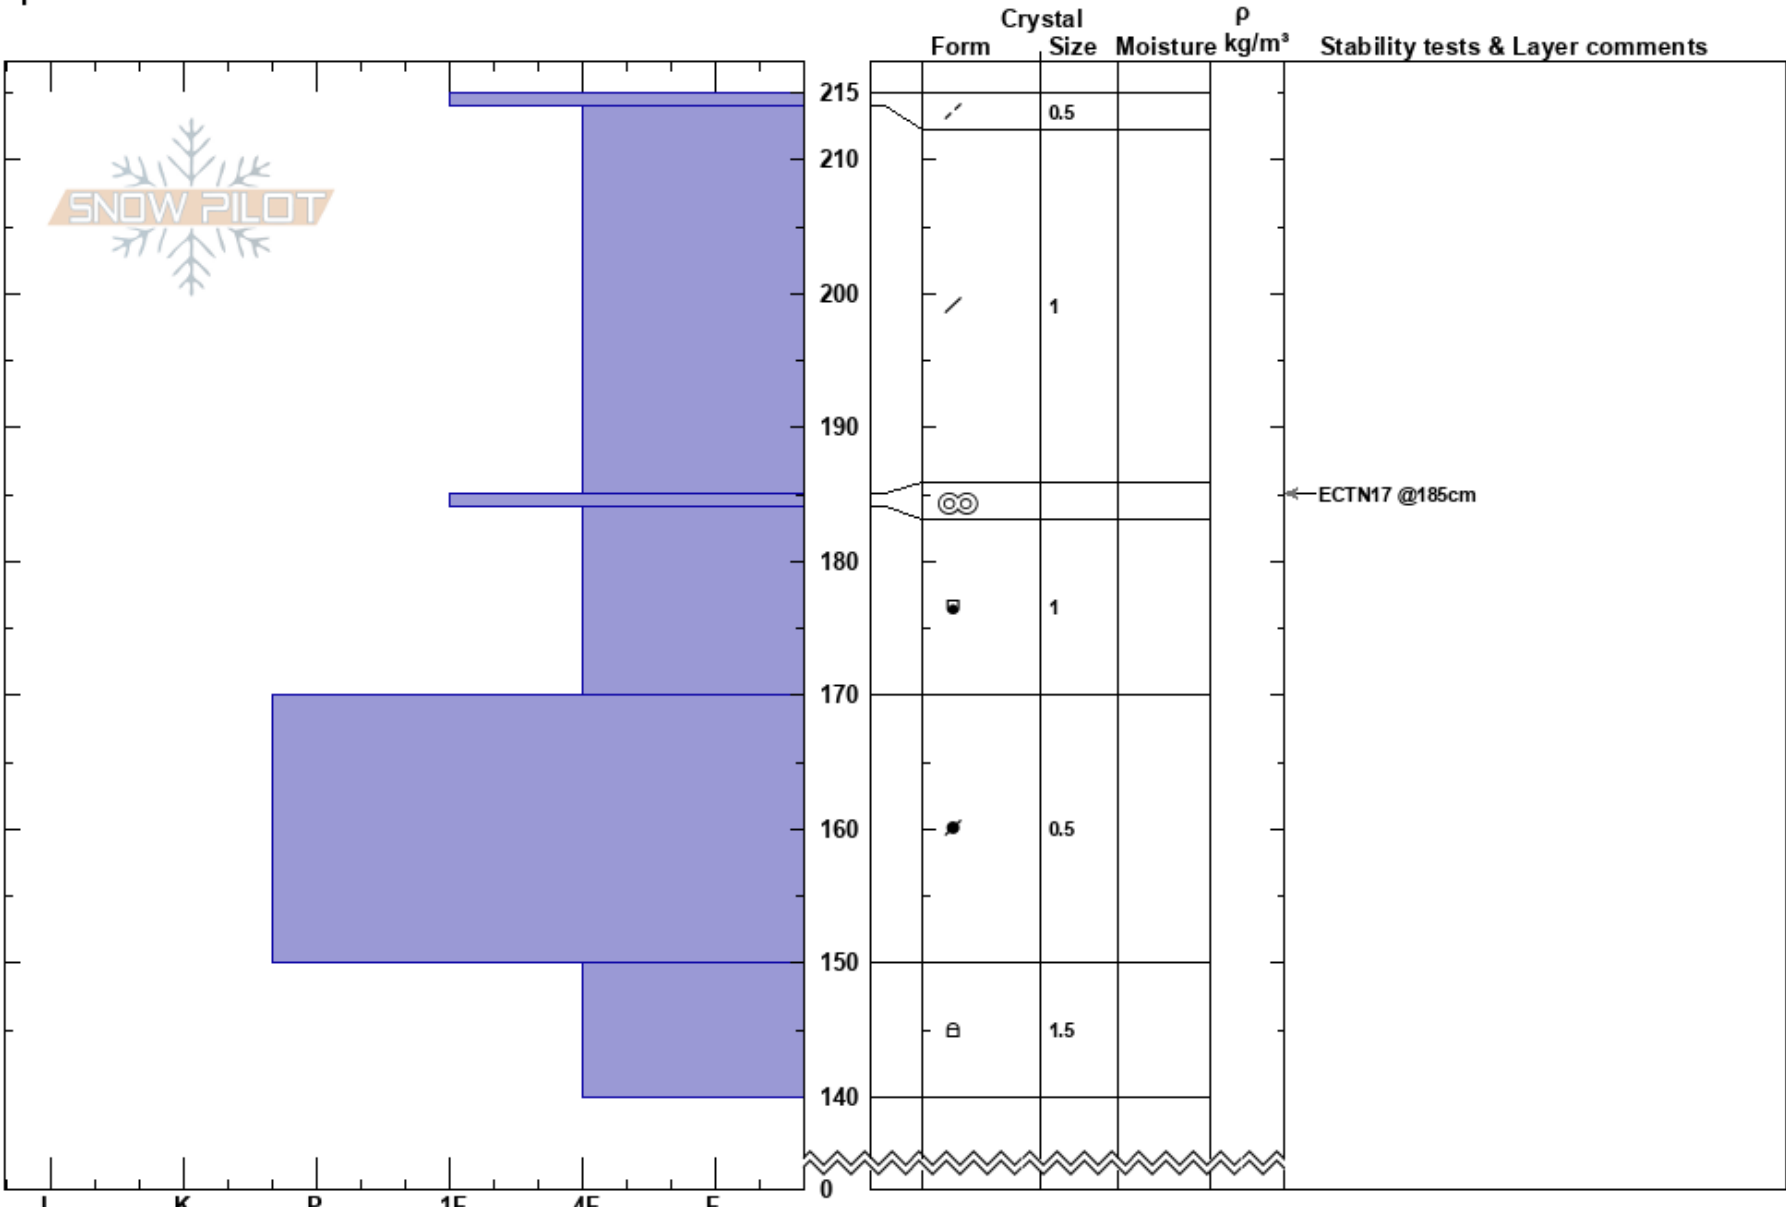

Bloody NE  
 Eastern Sierra Nevada  
 CA  
 Elevation: 11100 ft  
 Aspect: NE  
 Specifics:

Steve Mace  
 03/05/2020 - 12:05pm  
 Co-ord: 37.56971N, -118.89911W  
 Slope Angle: 35°  
 Wind Loading: no

Stability:  
 Air Temperature: 2°C  
 Sky Cover: BKN  
 Precipitation: NO  
 Wind: SW Light Breeze

HS:215  
 PF:25  
 PS:10  
 Layer Notes:

Notes: