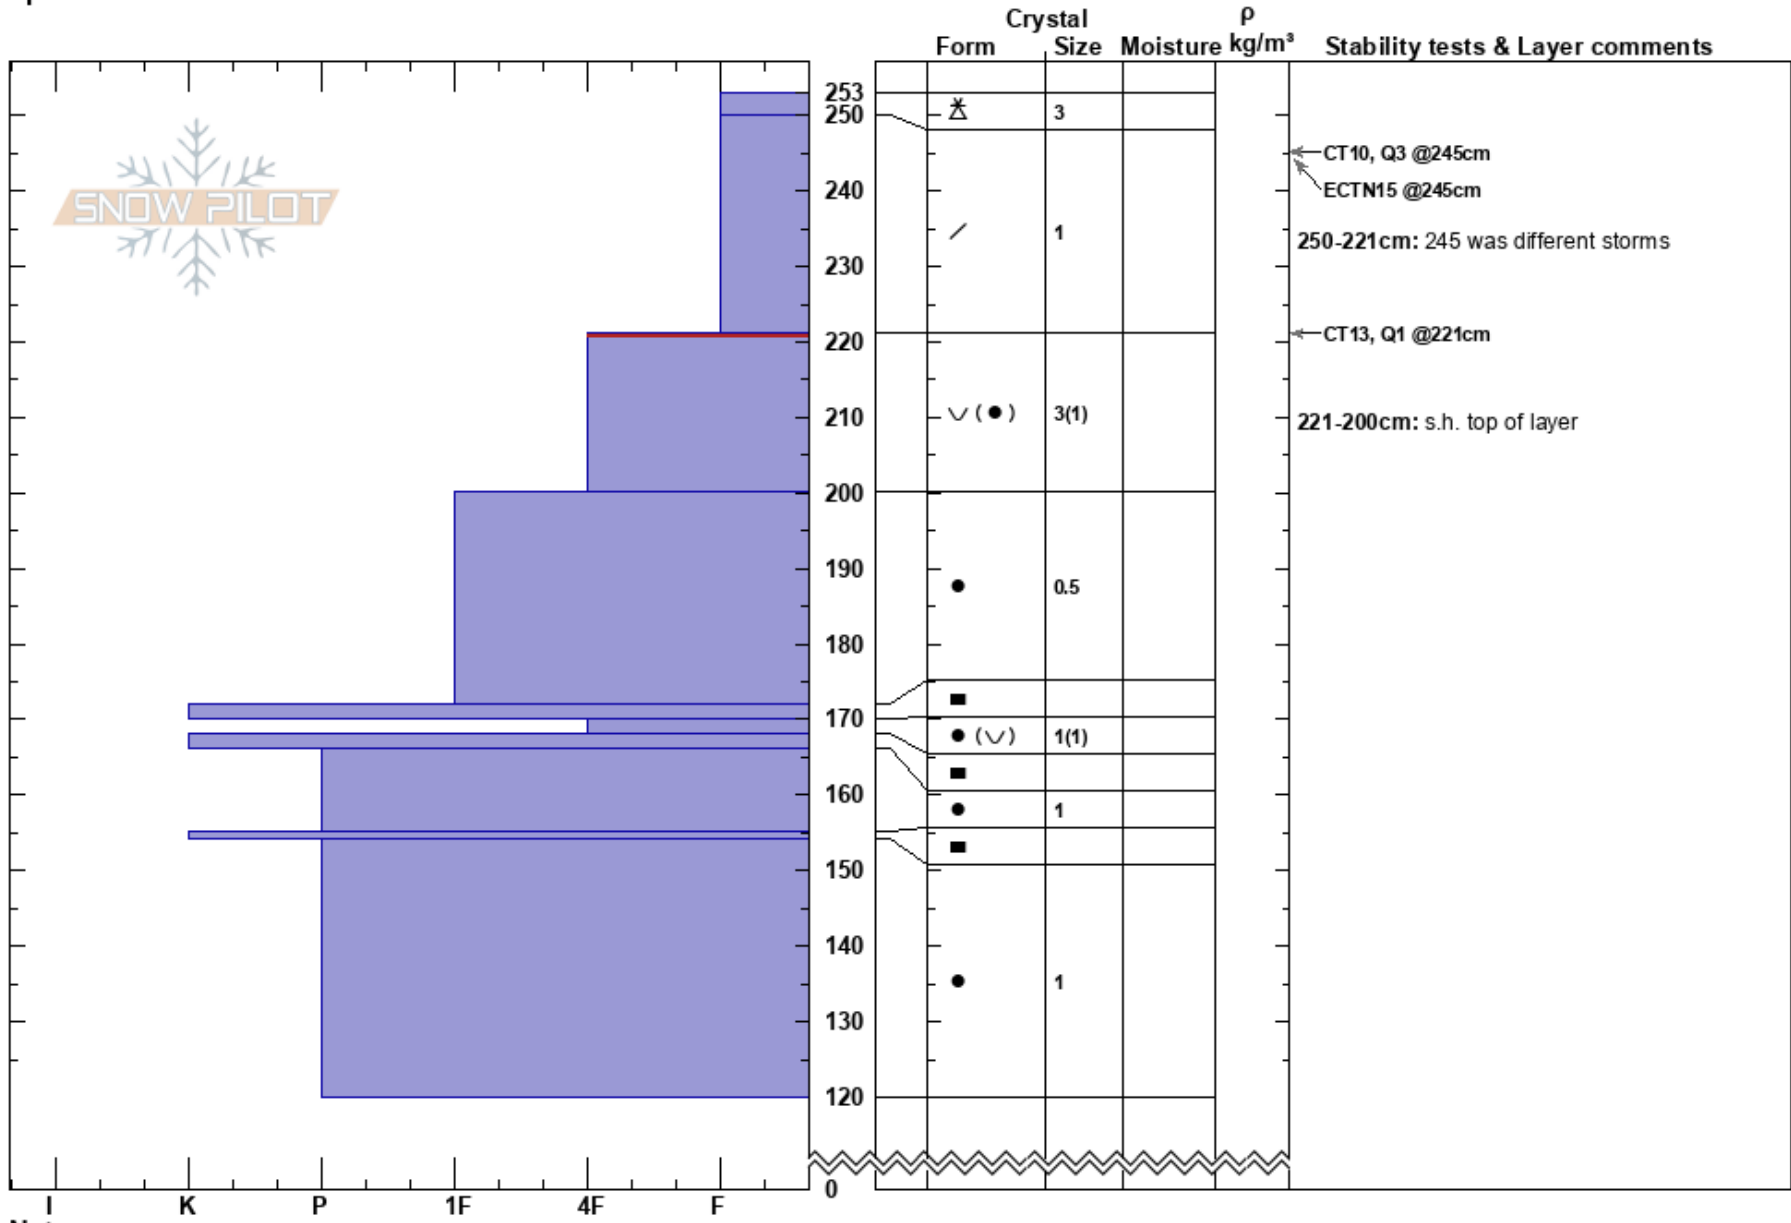

Mullan Ridge
 Bitterroot
 ID
 Elevation: 5943 ft
 Aspect: 0°
 Specifics:

Melissa Hendrickson
 03/05/2020 - 11:00am
 Co-ord: 47.45391N, -115.67533W
 Slope Angle: 35°
 Wind Loading: no

Stability: Good
 Air Temperature: 2°C
 Sky Cover: CLR
 Precipitation: NO
 Wind: S Light Breeze

HS:253
 PF:50
 PS:20
 Layer Notes:
 250-221cm: 245 was different storms
 221-200cm: s.h. top of layer
 221-200cm: Problematic layer

Notes: