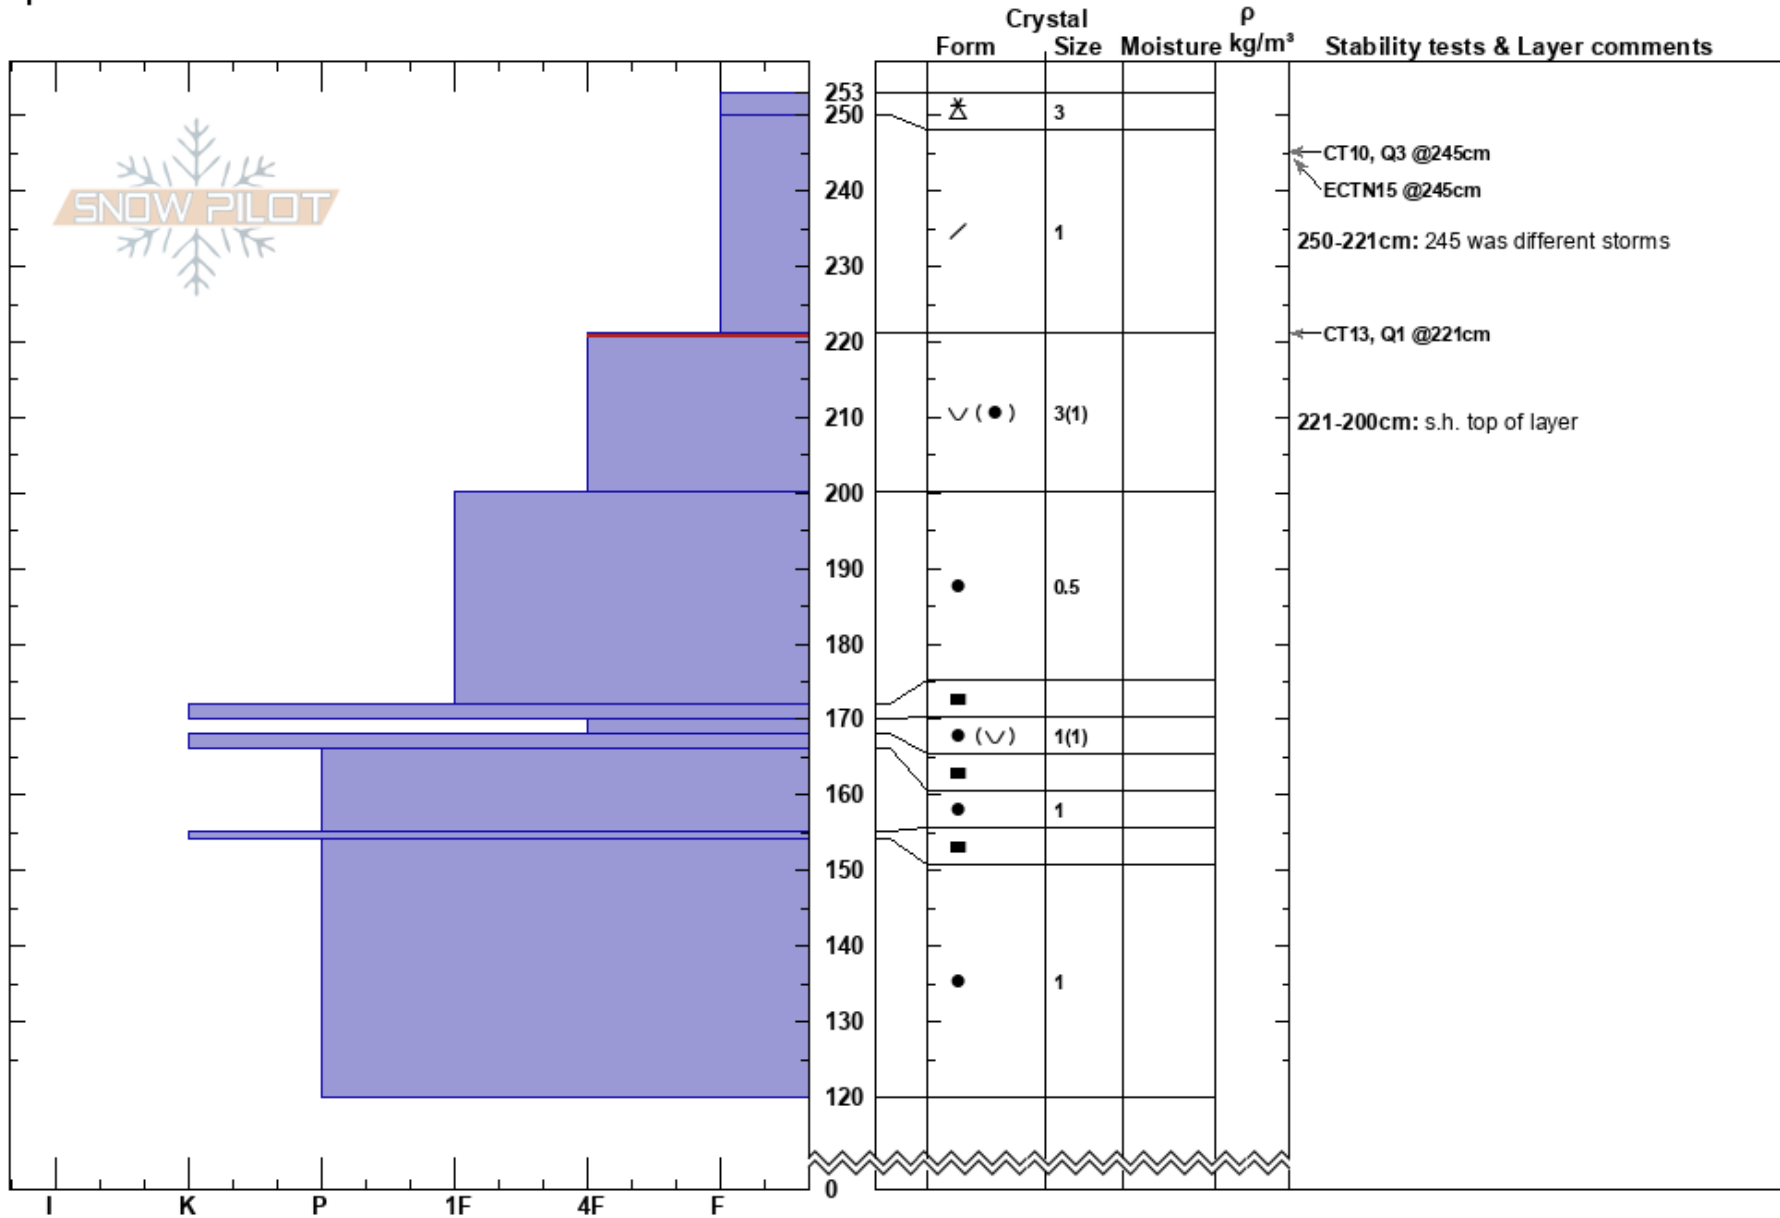

Mullan Ridge  
 Bitterroot  
 ID  
 Elevation: 5943 ft  
 Aspect: 0°  
 Specifics:

Melissa Hendrickson  
 03/05/2020 - 11:00am  
 Co-ord: 47.45391N, -115.67533W  
 Slope Angle: 35°  
 Wind Loading: no

Stability: Good  
 Air Temperature: 2°C  
 Sky Cover: CLR  
 Precipitation: NO  
 Wind: S Light Breeze

HS:253  
 PF:50  
 PS:20  
 Layer Notes:  
 250-221cm: 245 was different storms  
 221-200cm: s.h. top of layer  
 221-200cm: Problematic layer

Notes: