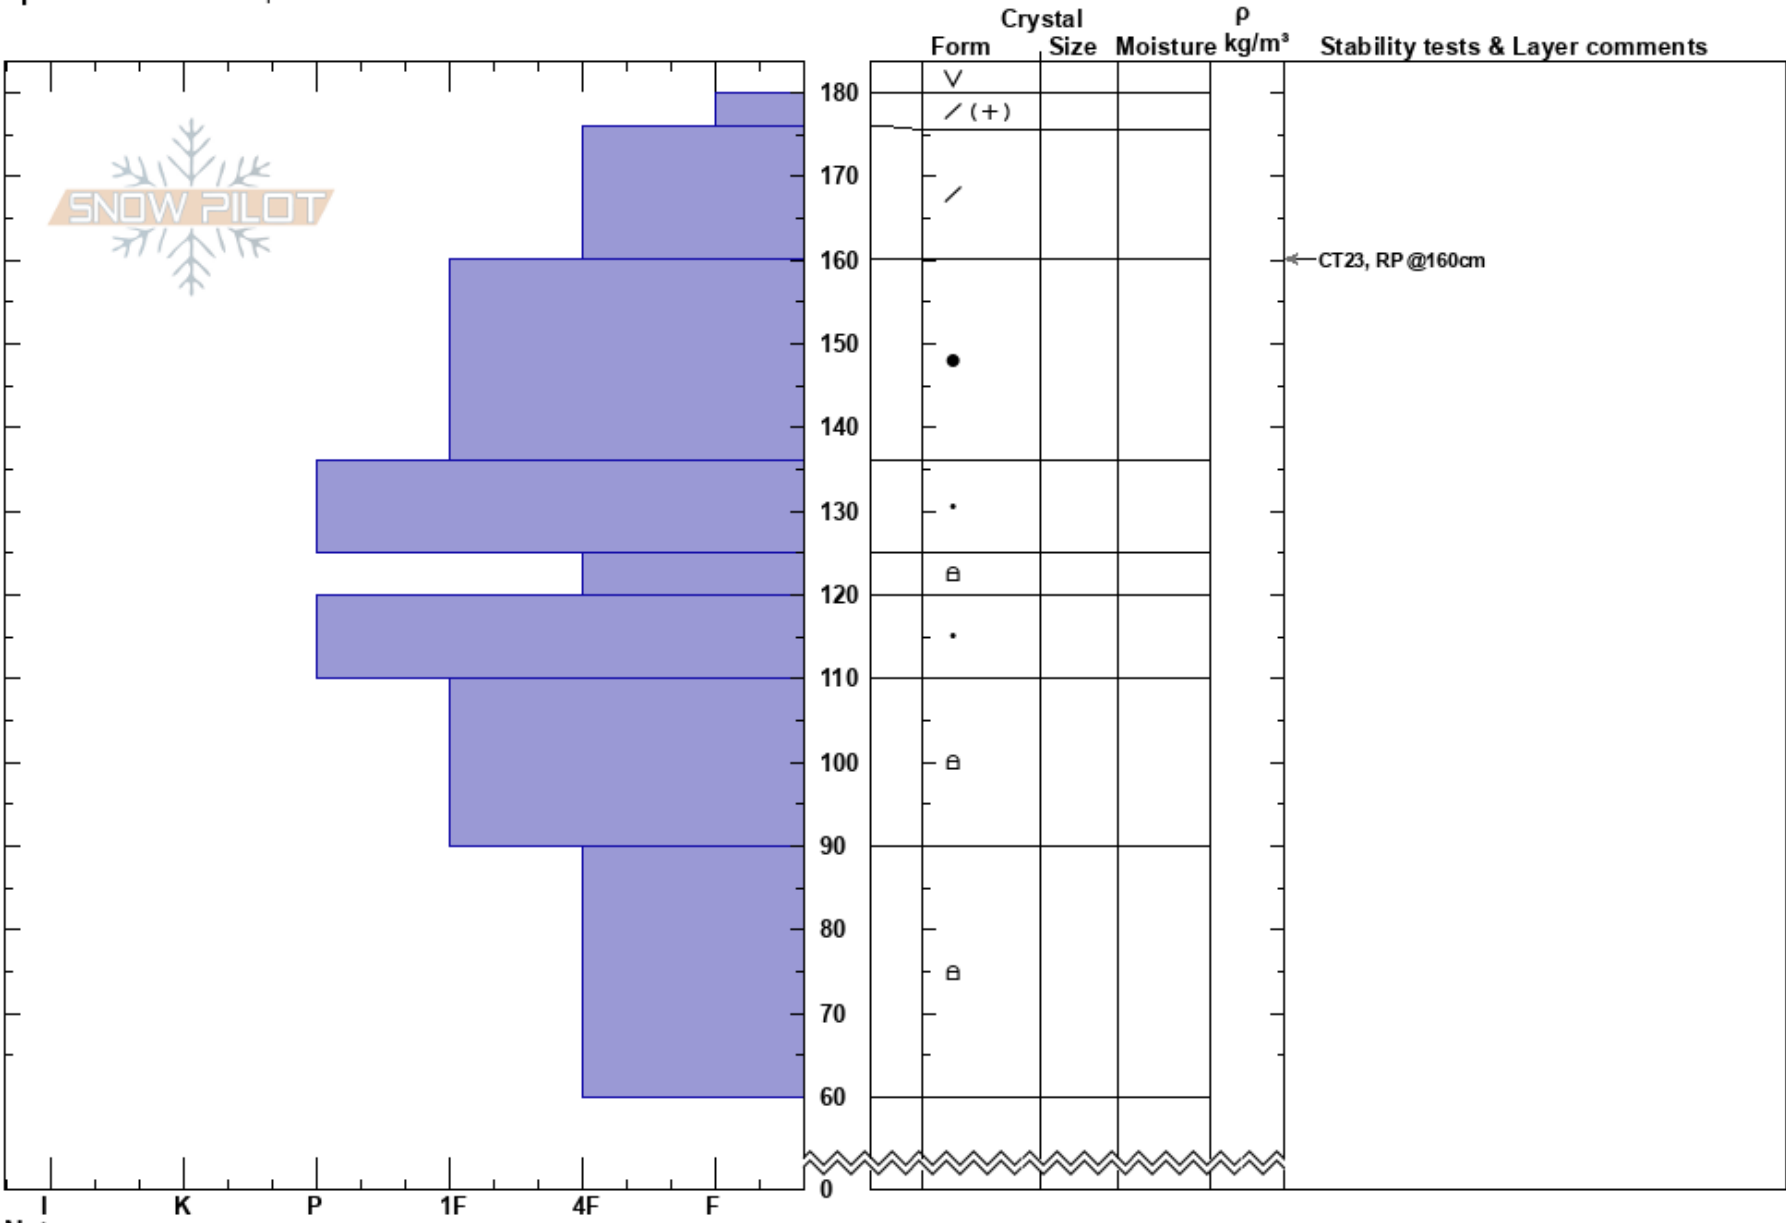

MacUpper D
 Richmond Ridge
 CO
Elevation: 10928 ft
Aspect: 45°
Specifics: We skied slope

Debbie Kelly
 03/05/2020 - 5:00am
Co-ord: 39.13645N, -106.80822W
Slope Angle: 26°
Wind Loading:

Stability: **HS:**180 **Layer Notes:**
Air Temperature: -5°C **PF:**30 90-60cm:Problematic layer
Sky Cover: CLR
Precipitation: NO
Wind: Calm