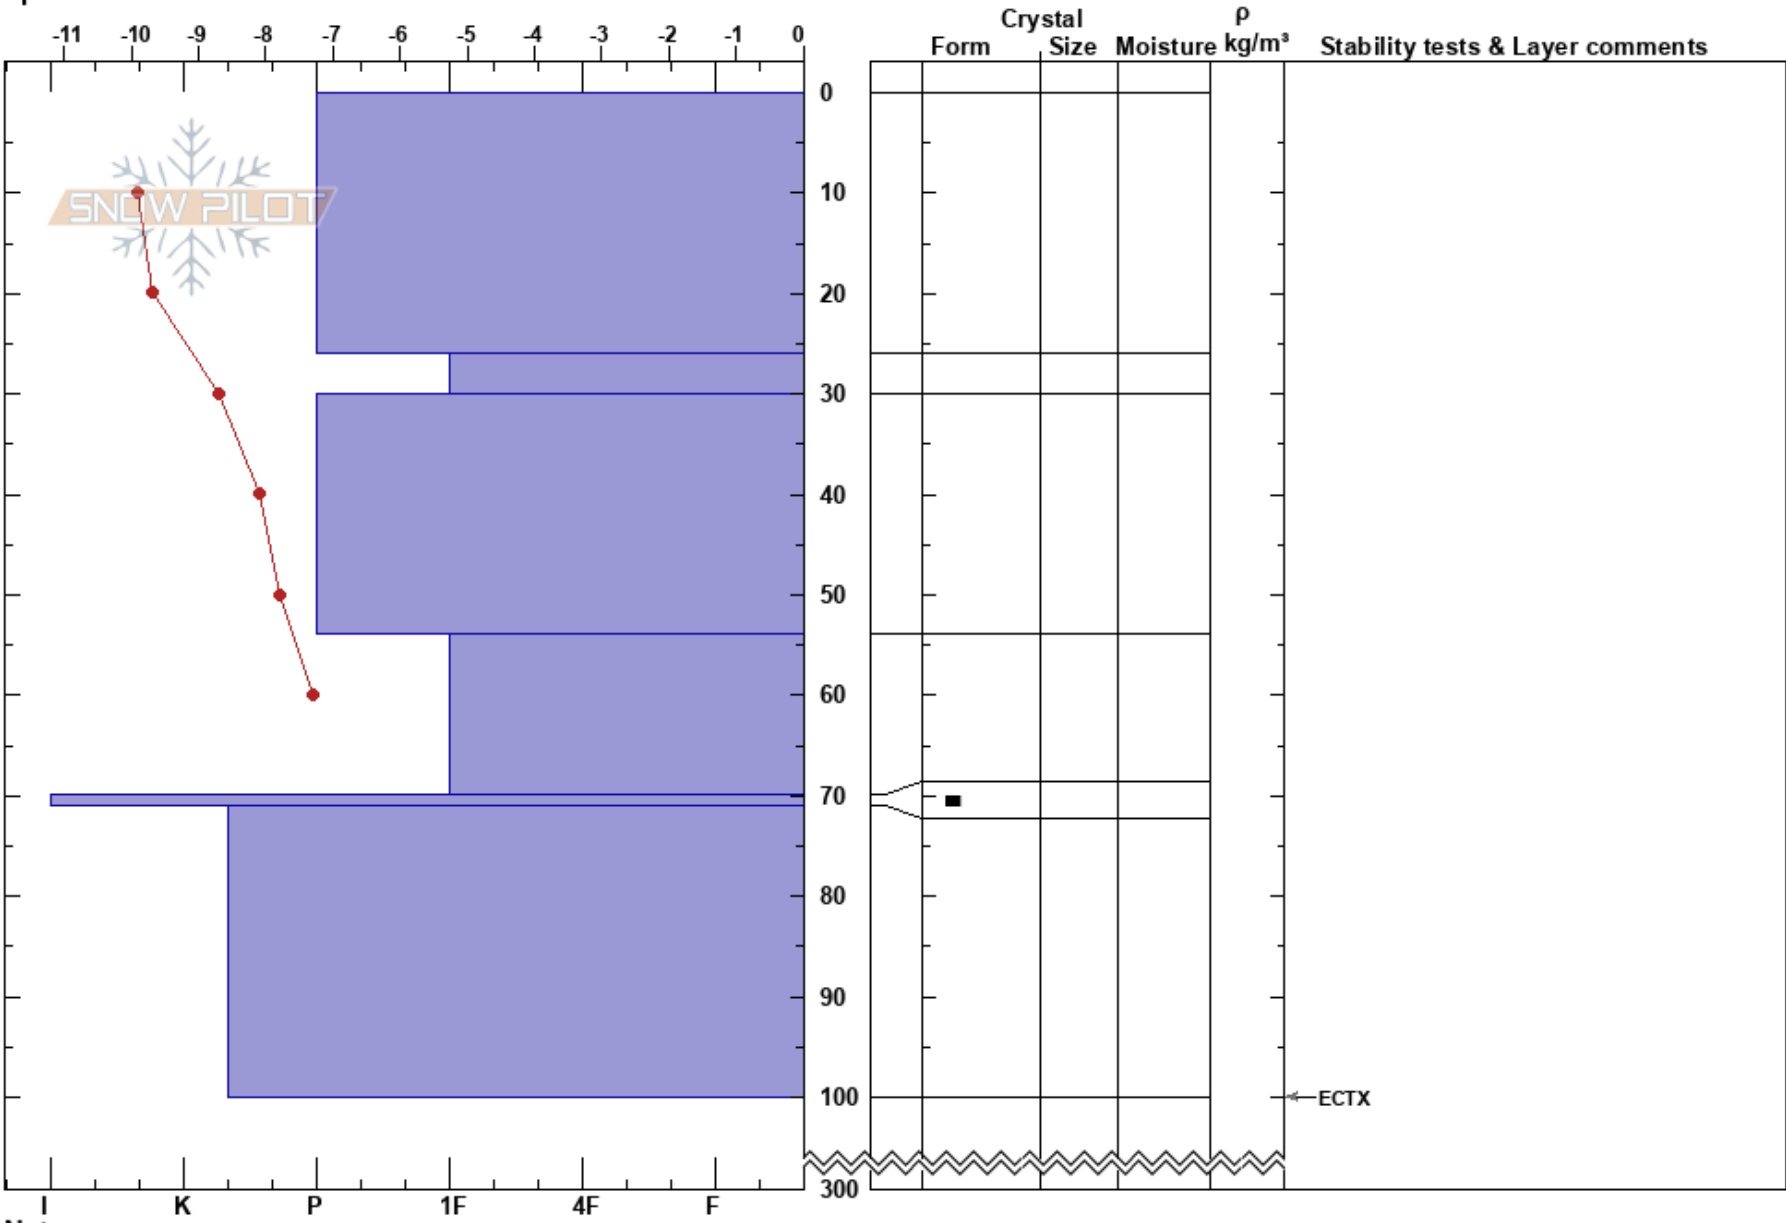

Klöverfjället
 Dauna
 Sweden
 Elevation: 950 m
 Aspect: 121°
 Specifics:

Sven Olofsson
 05/03/2020 - 12:00
 Co-ord: 64.88790N, 15.08414E
 Slope Angle: 25°
 Wind Loading:

Stability:
 Air Temperature: -10°C
 Sky Cover: FEW
 Precipitation: NO
 Wind: E Calm

HS:300

Layer Notes:

Notes: