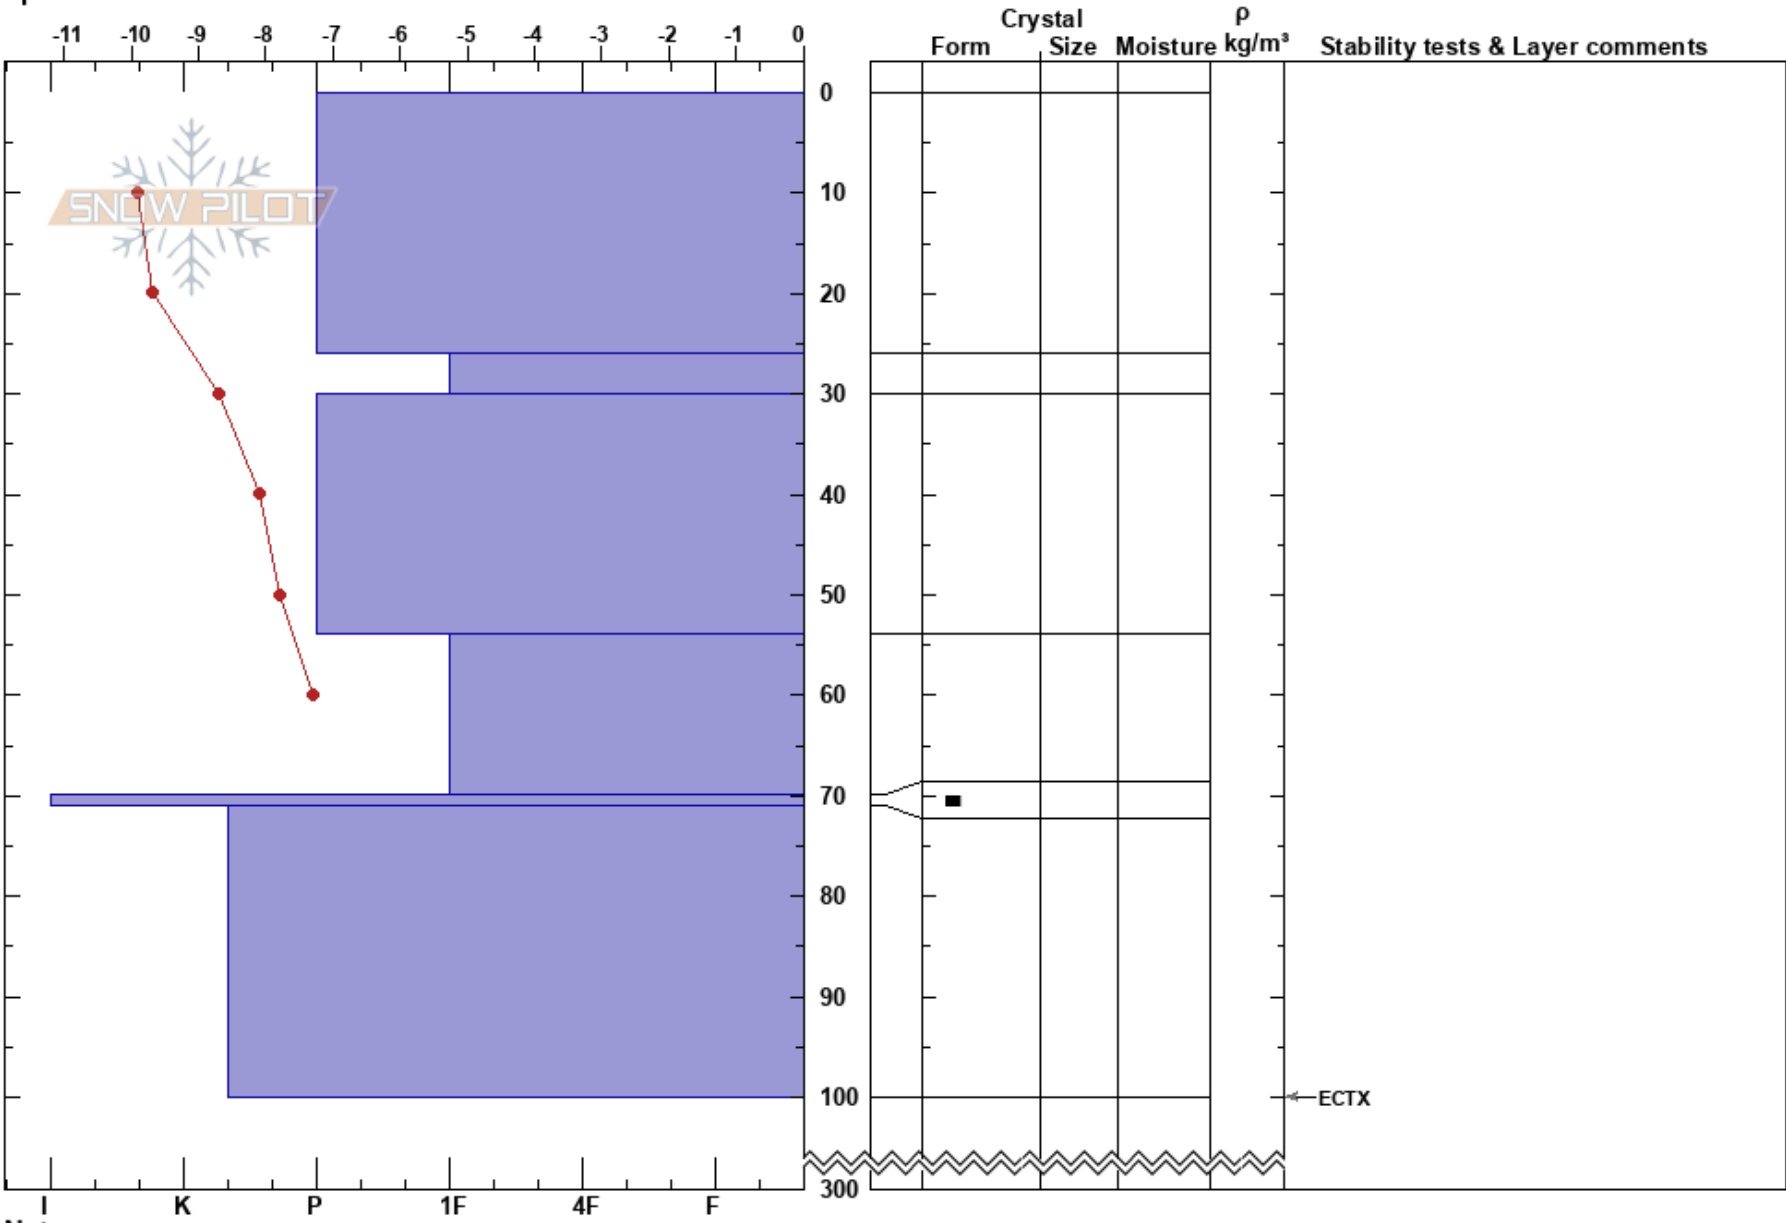

Klöverfjället  
 Dauna  
 Sweden  
 Elevation: 950 m  
 Aspect: 121°  
 Specifics:

Sven Olofsson  
 05/03/2020 - 12:00  
 Co-ord: 64.88790N, 15.08414E  
 Slope Angle: 25°  
 Wind Loading:

Stability:  
 Air Temperature: -10°C  
 Sky Cover: FEW  
 Precipitation: NO  
 Wind: E Calm

HS:300 PF:0

Layer Notes:

Notes: