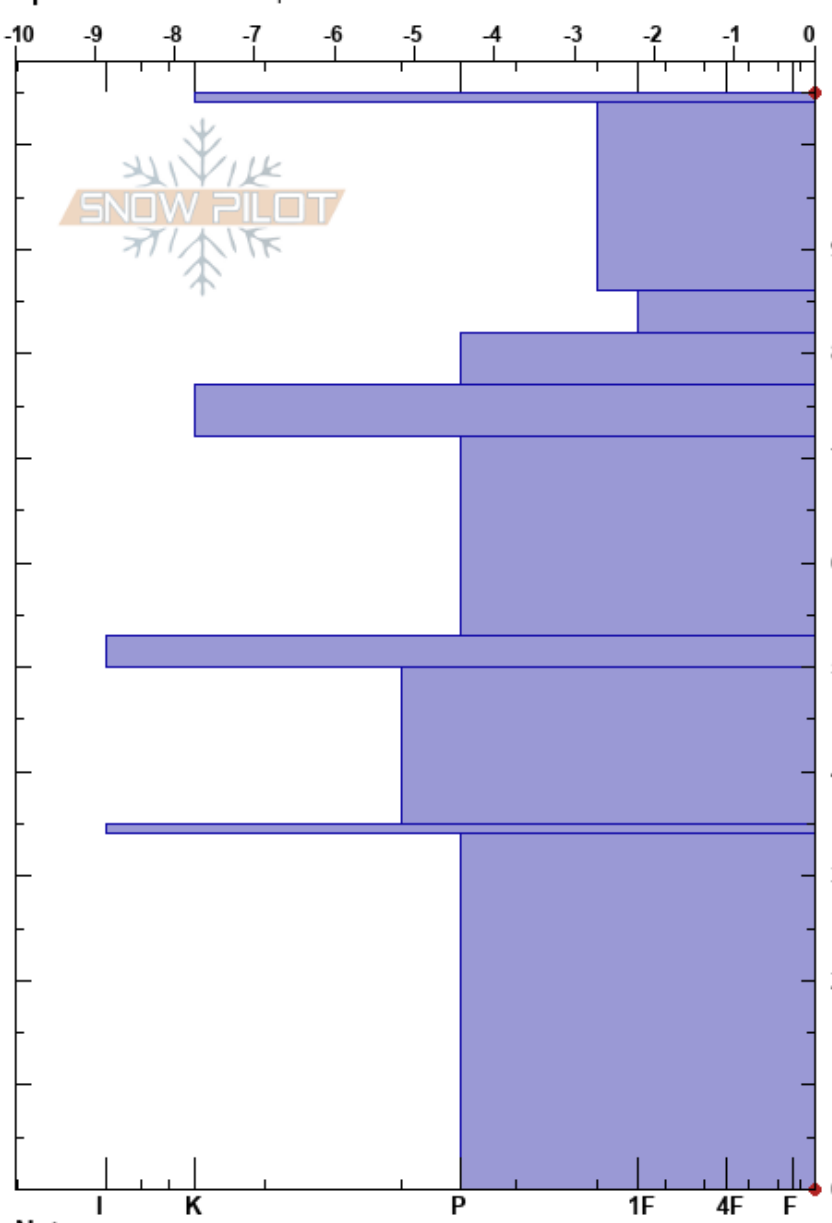

Canal de San Luis
 Picos de Europa
 Spain
 Elevation: 2022 m
 Aspect: NE
 Specifics: We skied slope

Alberto Mediavilla
 05/03/2020 - 12:30
 Co-ord: 43.15935N, -4.82962E
 Slope Angle: 25°
 Wind Loading: yes

Stability: Good
 Air Temperature: -0.5°C
 Sky Cover: OVC
 Precipitation: S1
 Wind: NW Moderate

Layer Notes:
 86-82cm: con polvo shariano

Height (cm)	Crystal		Moisture	ρ kg/m³	Stability tests & Layer comments
	Form	Size			
105	/	1			
100	=		M		
90	⊕	1	W		
85	⊕		M		86-82cm: con polvo shariano
80	⊕				
75	■				
70					
65	⊕		M		
60					
55					
50					
45					
40					
35	■				
30					
25					
20	⊕				
15					
10					
5					
0					