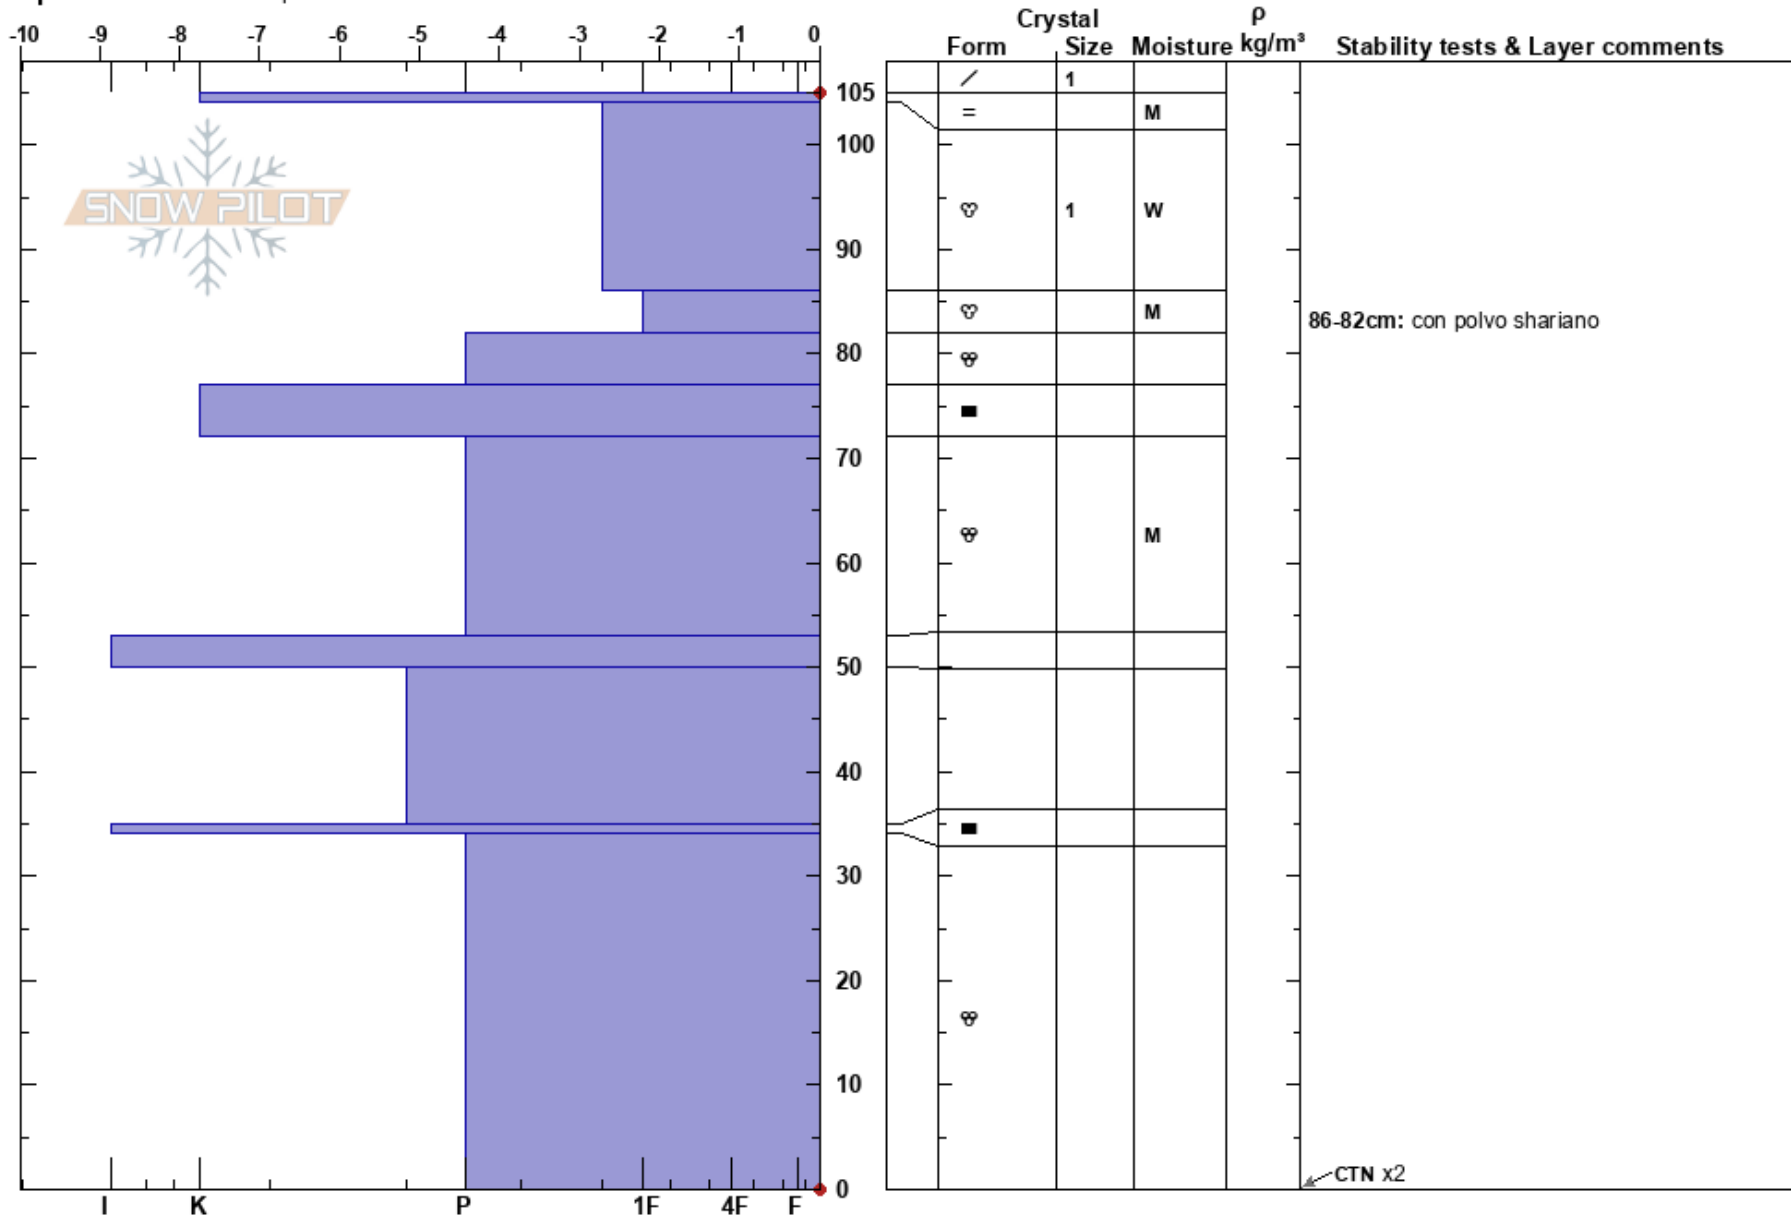

Canal de San Luis
 Picos de Europa
 Spain
 Elevation: 2022 m
 Aspect: NE
 Specifics: We skied slope

Alberto Mediavilla
 05/03/2020 - 12:30
 Co-ord: 43.15935N, -4.82962E
 Slope Angle: 25°
 Wind Loading: yes

Stability: Good
 Air Temperature: -0.5°C
 Sky Cover: OVC
 Precipitation: S1
 Wind: NW Moderate

Layer Notes:
 86-82cm: con polvo shariano

Notes:

I K P 1F 4F F