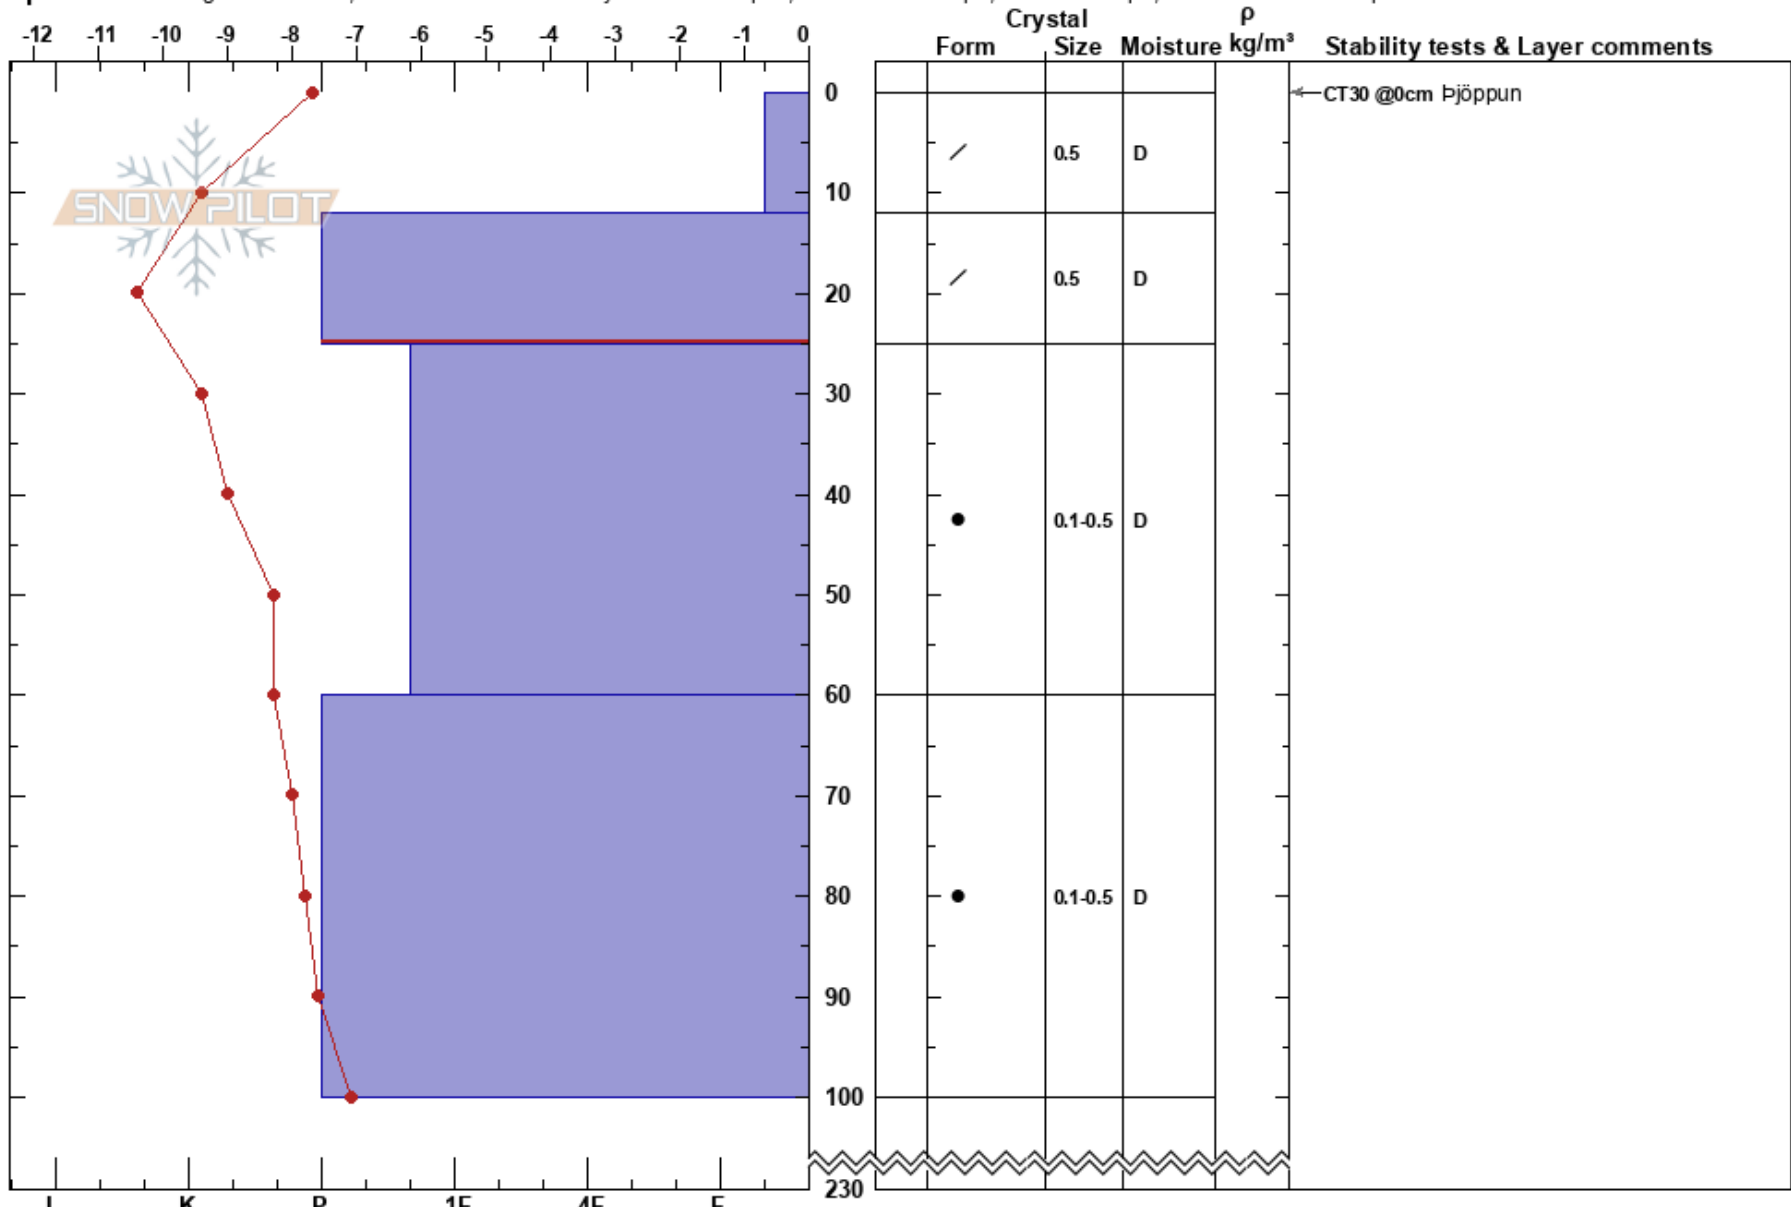

Brúnin
Tröllaskagi
Iceland
Elevation: 1066 m
Aspect: E

Jón Páll Eyjólfsson
05/03/2020 - 12:20
Co-ord: 65.66232N, -18.25847W
Slope Angle: 26°
Wind Loading:

Stability:
Air Temperature: -6.5°C PF: 14 12-25cm: Problematic layer
Sky Cover: CLR
Precipitation: NO
Wind:

Specifics: Pit dug in a Ski Area; Recent avalanche activity on similar slopes; Ski tracks on slope; We skied slope; We snowmobiled slope

Notes: