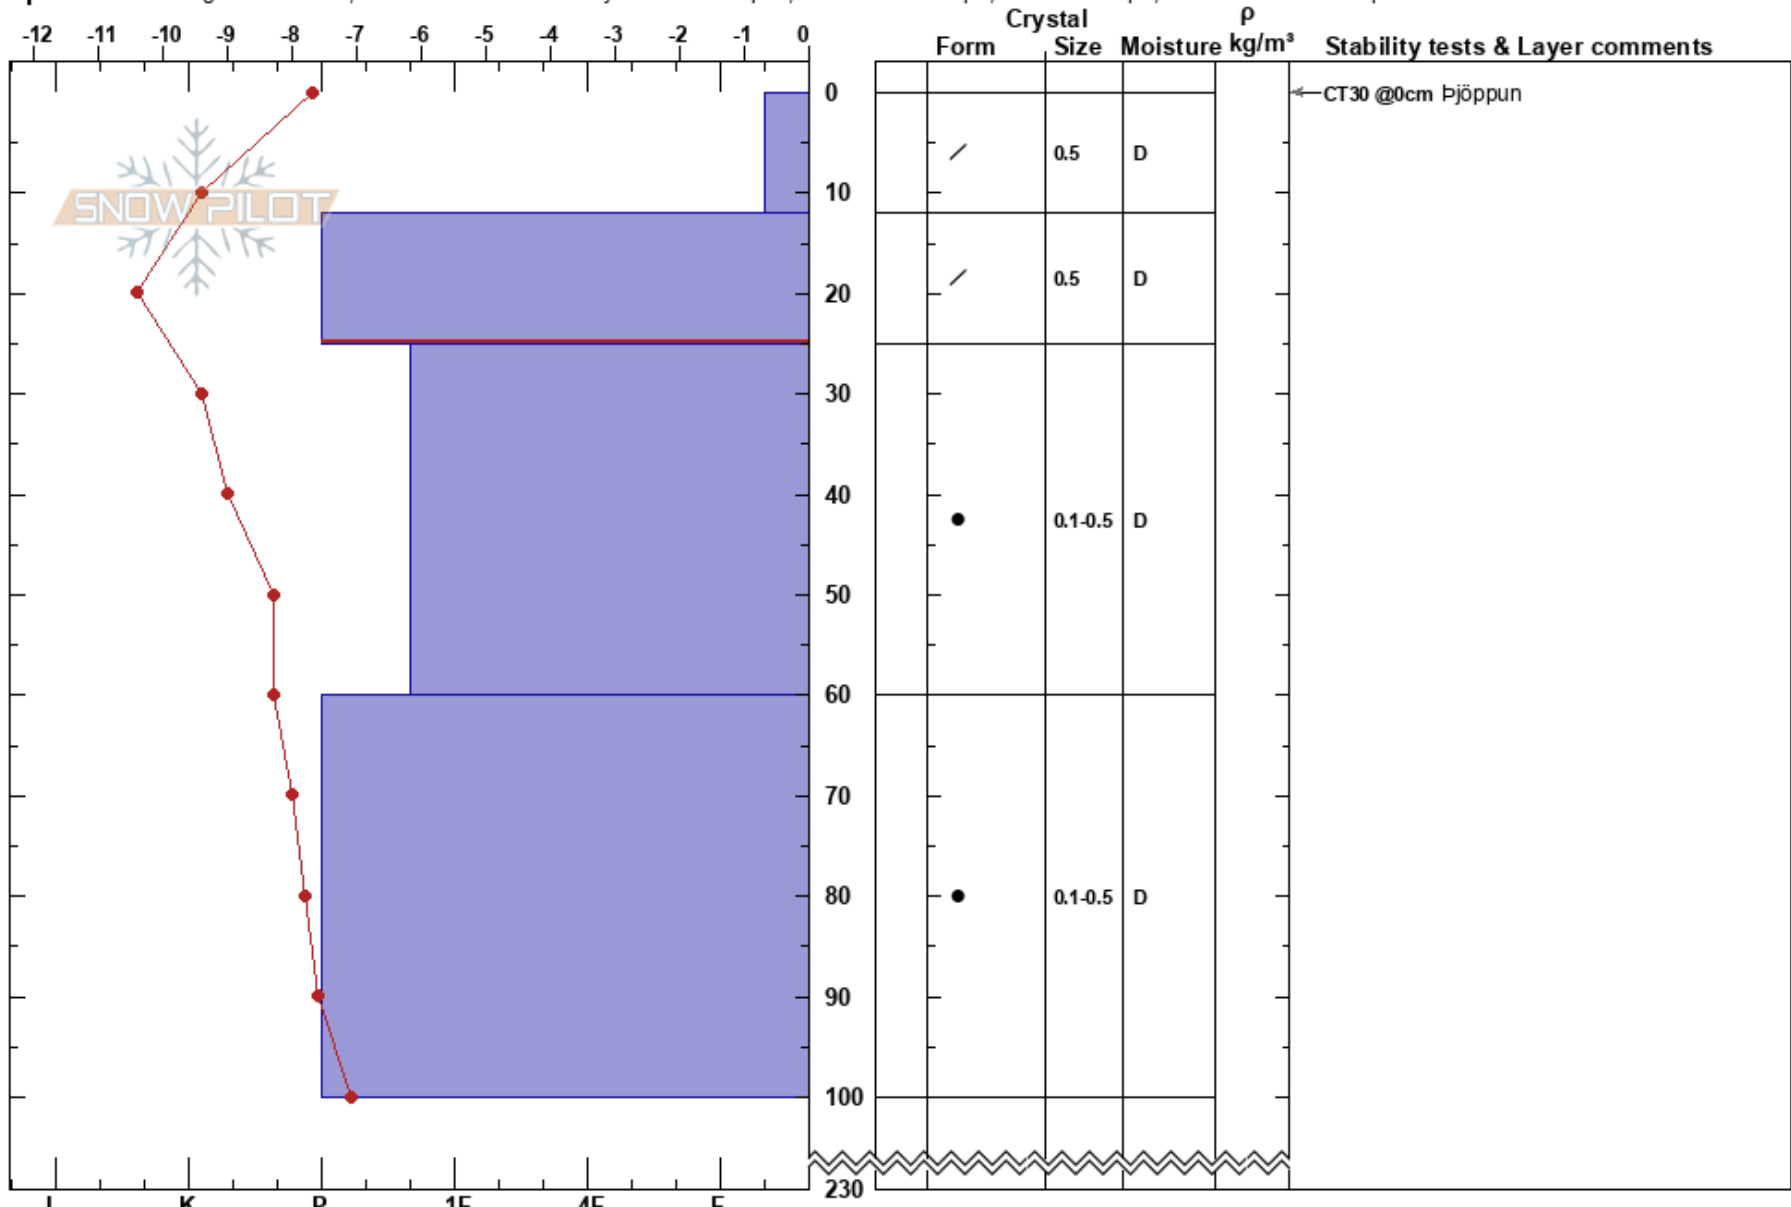

Brúin  
Tröllaskagi  
Iceland  
Elevation: 1066 m  
Aspect: E

Jón Páll Eyjólfsson  
05/03/2020 - 12:20  
Co-ord: 65.66232N, -18.25847W  
Slope Angle: 26°  
Wind Loading:

Stability:  
Air Temperature: -6.5°C PF: 14 12-25cm: Problematic layer  
Sky Cover: CLR  
Precipitation: NO  
Wind:

Specifics: Pit dug in a Ski Area; Recent avalanche activity on similar slopes; Ski tracks on slope; We skied slope; We snowmobiled slope

Notes: