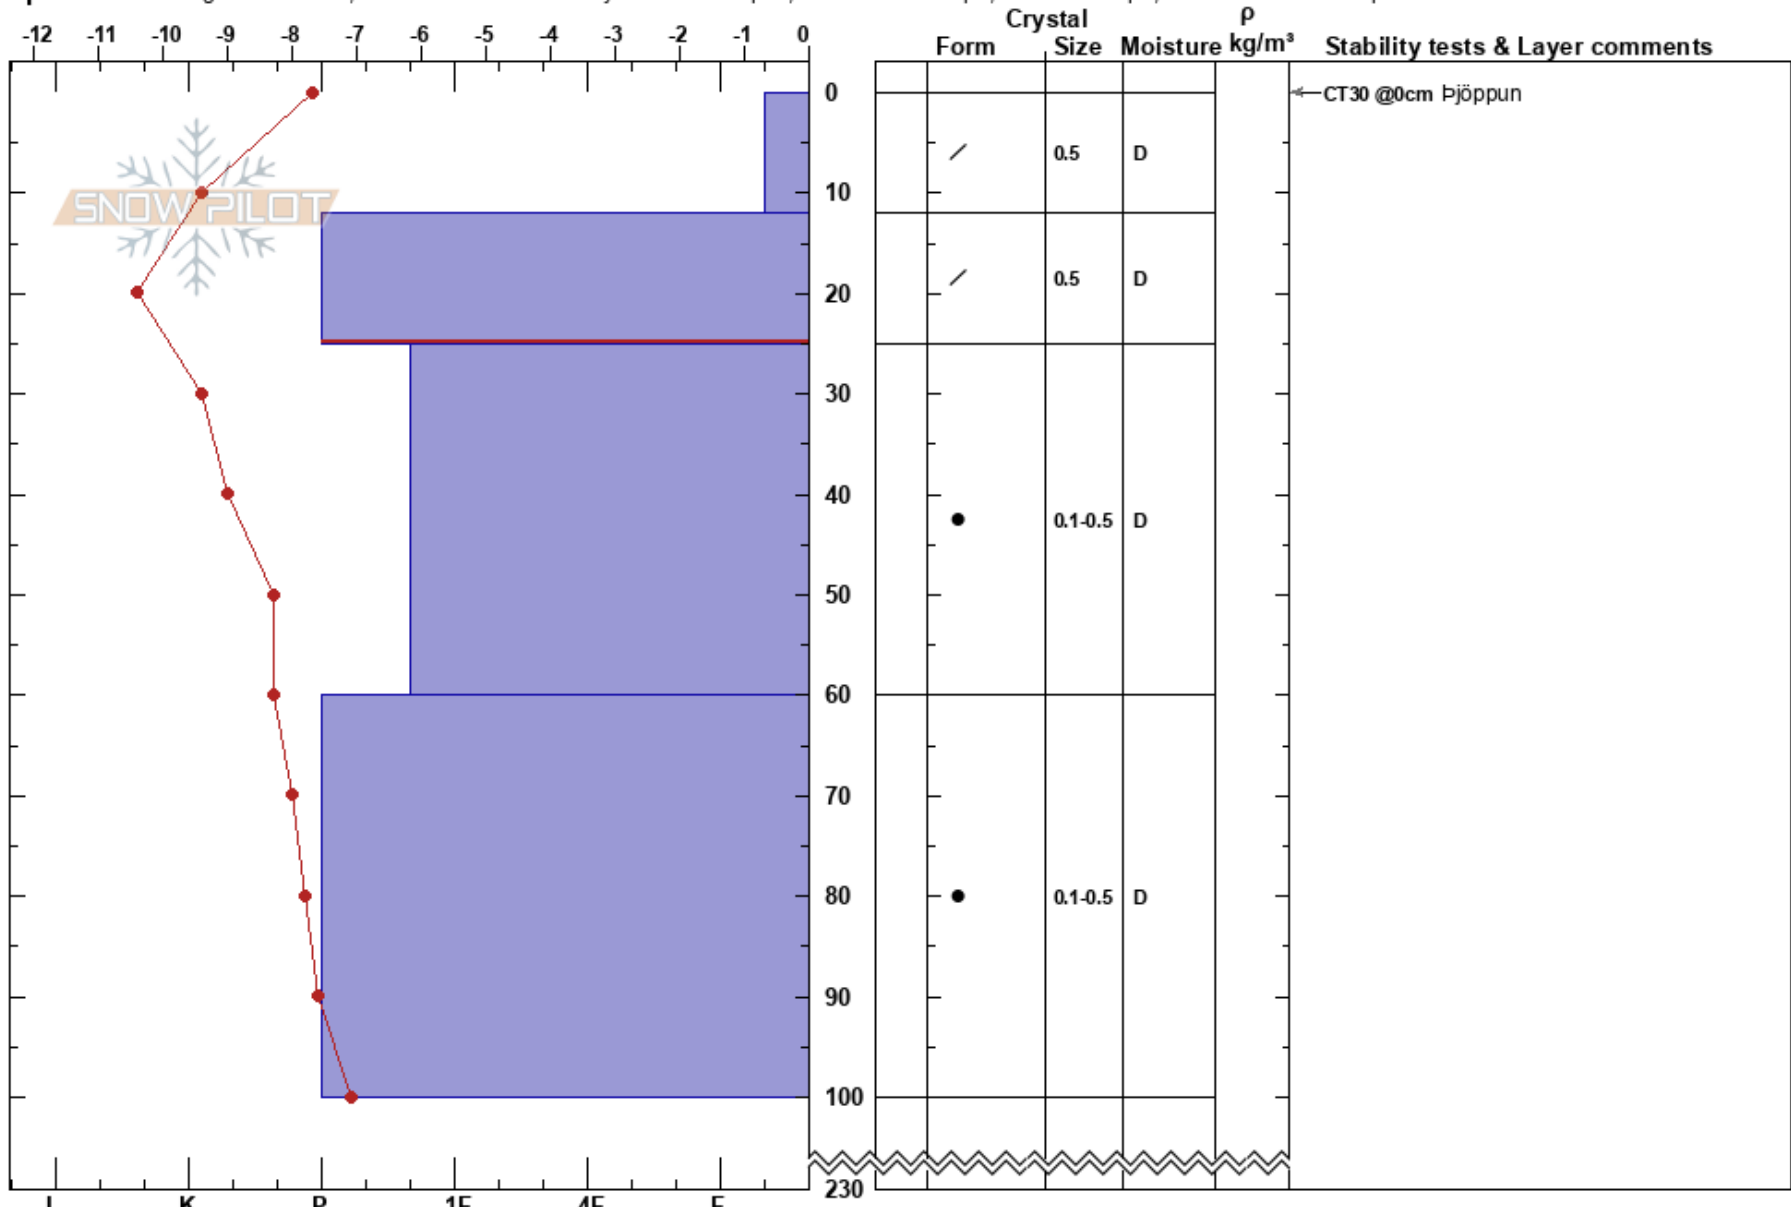

Brúin
Tröllaskagi
Iceland
Elevation: 1066 m
Aspect: E

Jón Páll Eyjólfsson
05/03/2020 - 12:20
Co-ord: 65.66232N, -18.25847W
Slope Angle: 26°
Wind Loading:

Stability:
Air Temperature: -6.5°C PF: 14 12-25cm: Problematic layer
Sky Cover: CLR
Precipitation: NO
Wind:

Specifics: Pit dug in a Ski Area; Recent avalanche activity on similar slopes; Ski tracks on slope; We skied slope; We snowmobiled slope

Notes: