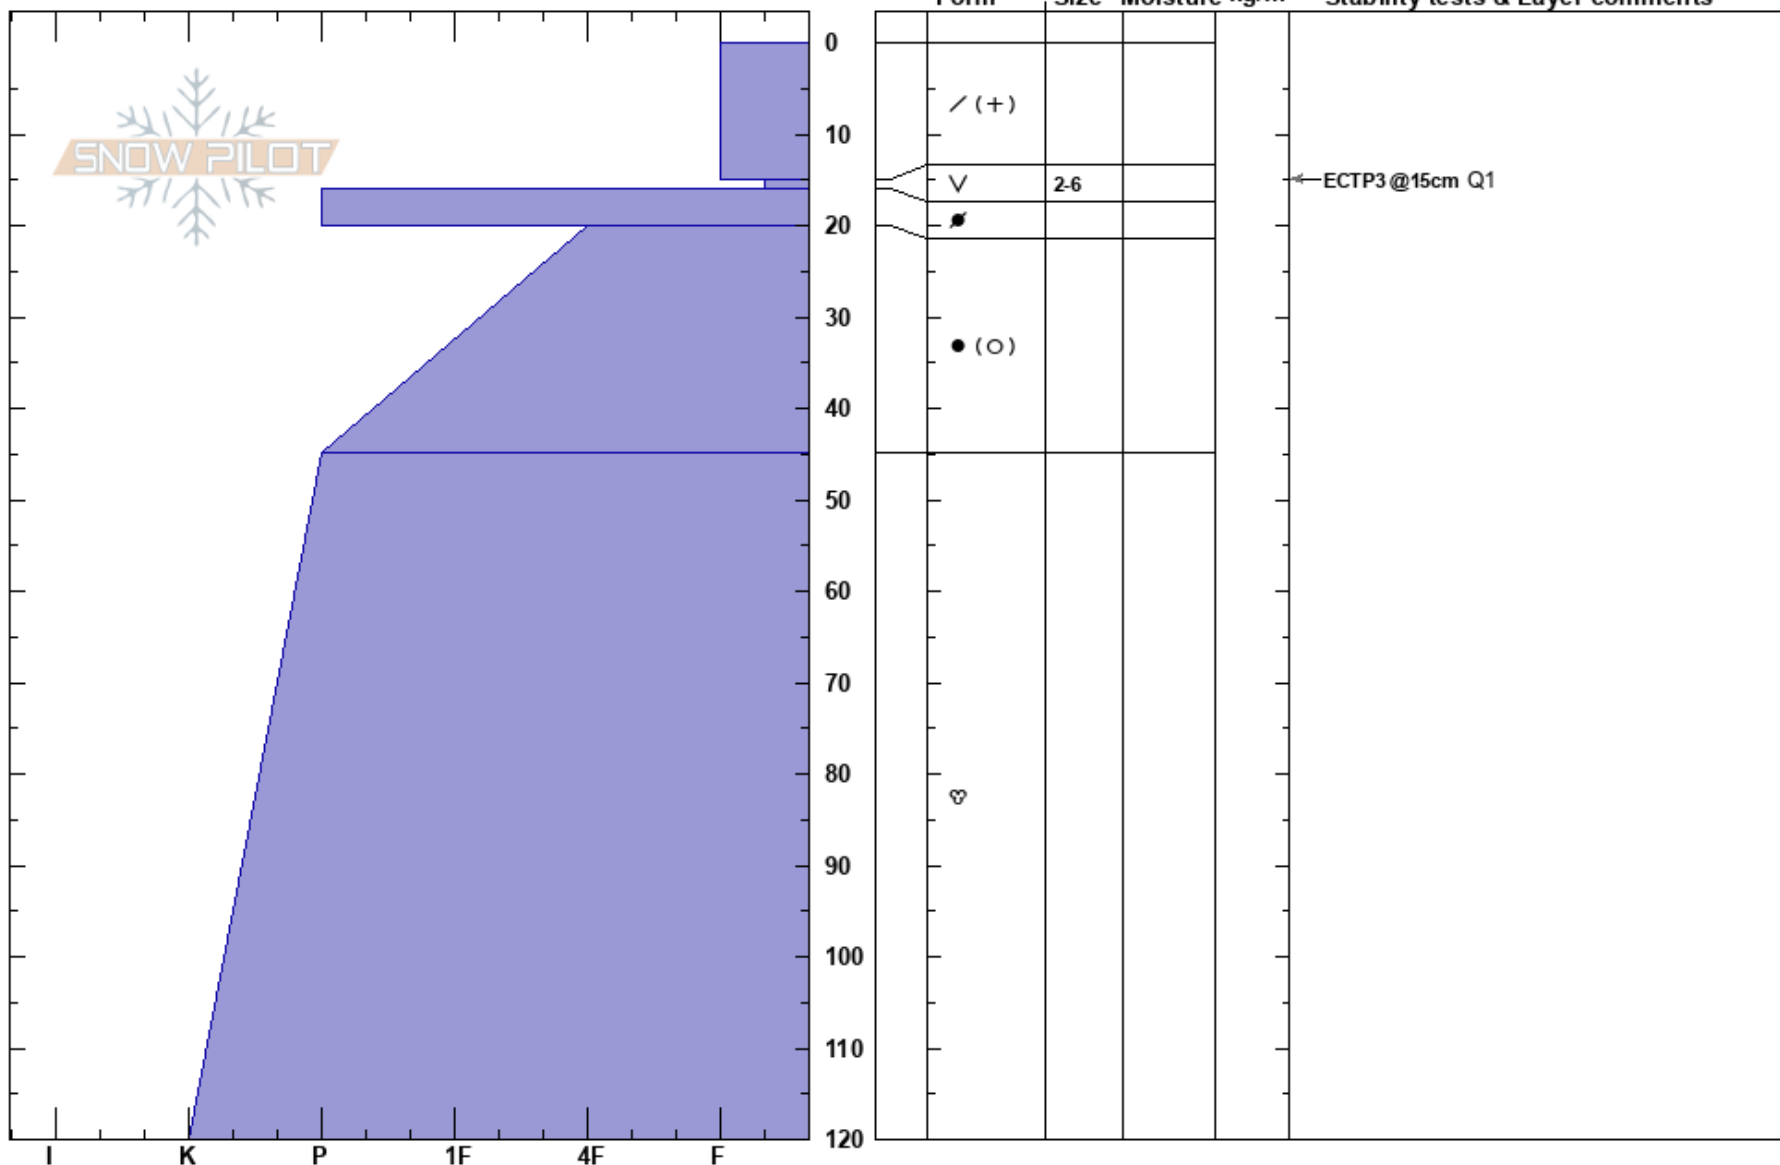

2017-03-11 Trangdalen  
 Finnmark  
 Norway  
**Elevation:**  
**Aspect:** 90°  
**Specifics:**

Aanon Clausen  
 11/03/2017 - 12:00  
**Co-ord:**  
**Slope Angle:** 35°  
**Wind Loading:** yes

**Stability:** Poor  
**Air Temperature:** -3°C  
**Sky Cover:** BKN  
**Precipitation:** S5  
**Wind:** NW Light Breeze

**Layer Notes:**

**Notes:** Fresh snowfall, soft slabs. Release on cutting on a layer of buried surface hoar.