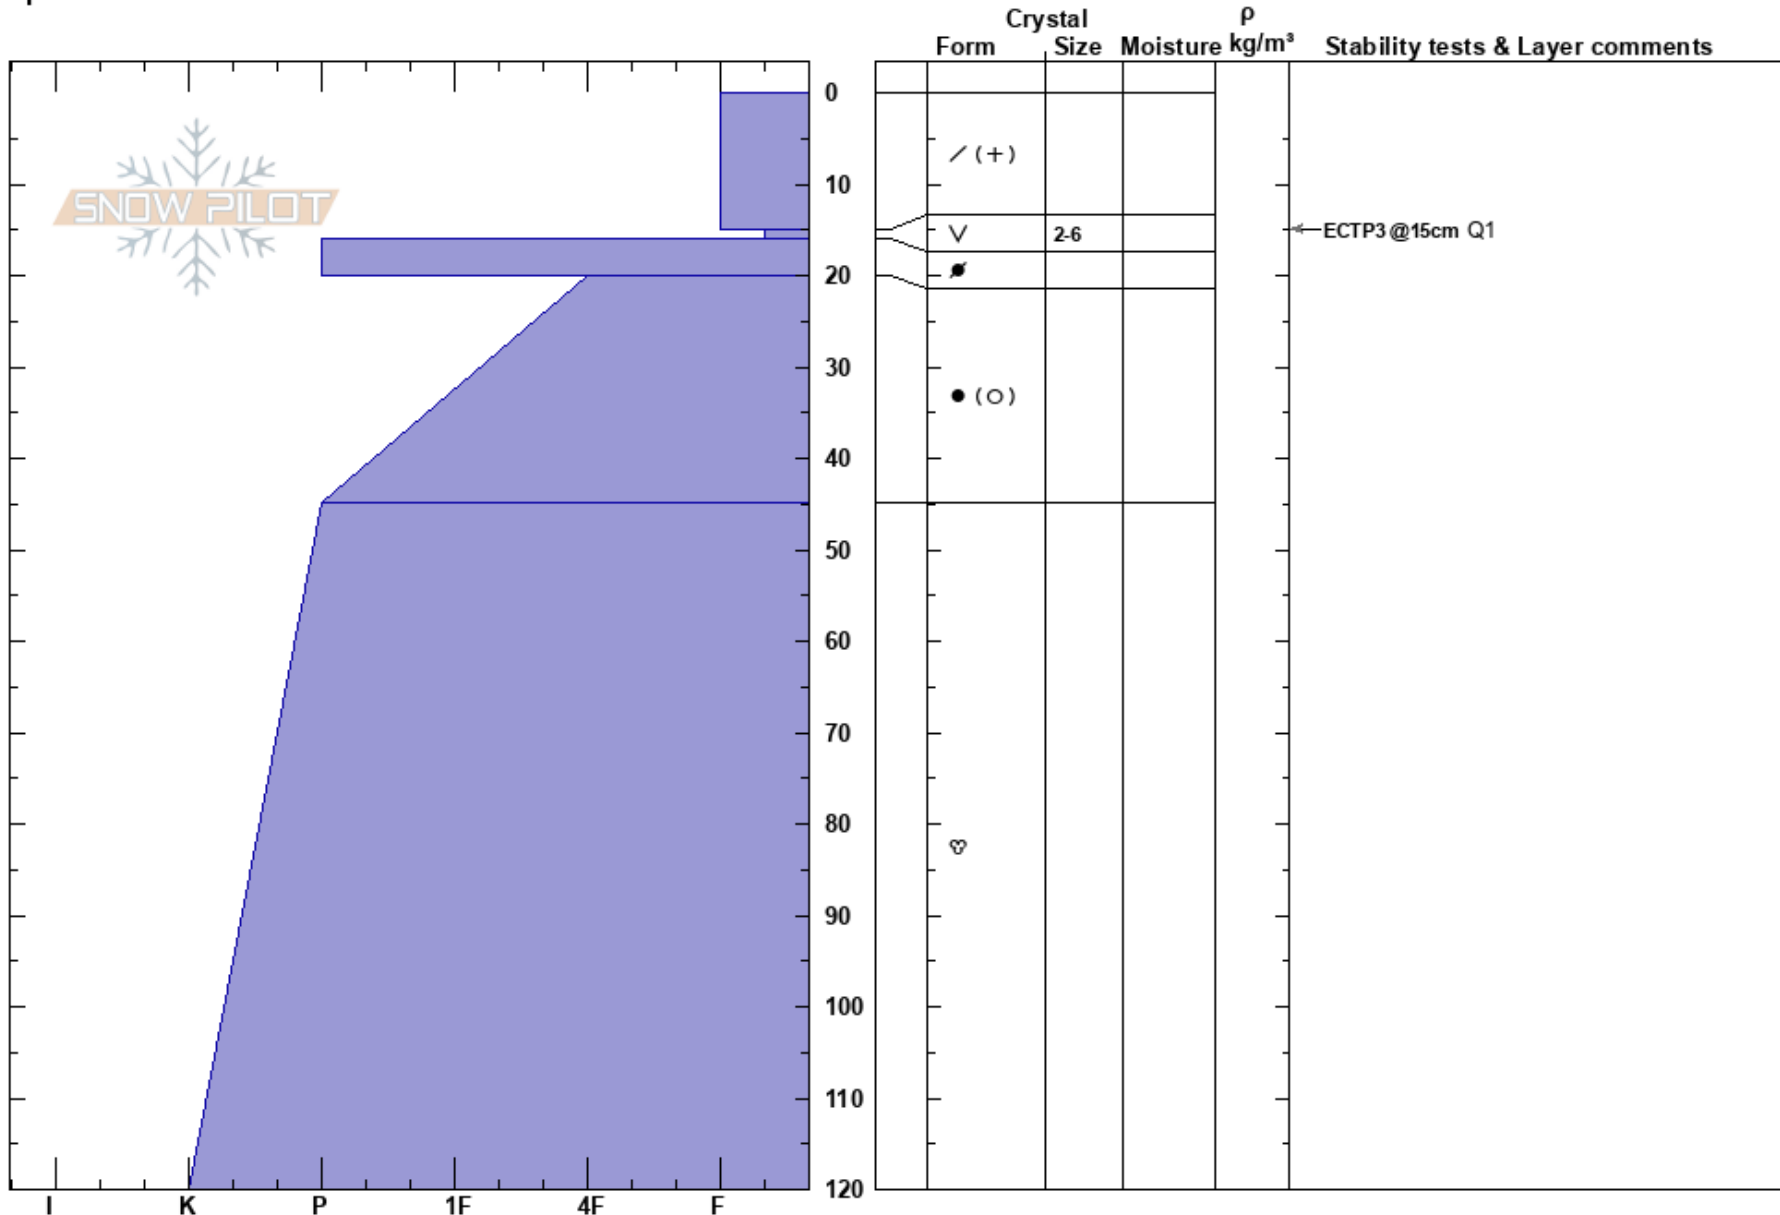

2017-03-11 Trangdalen
 Finnmark
 Norway
Elevation:
Aspect: 90°
Specifics:

Aanon Clausen
 11/03/2017 - 12:00
Co-ord:
Slope Angle: 35°
Wind Loading: yes

Stability: Poor
Air Temperature: -3°C
Sky Cover: BKN
Precipitation: S5
Wind: NW Light Breeze

Layer Notes:

Notes: Fresh snowfall, soft slabs. Release on cutting on a layer of buried surface hoar.