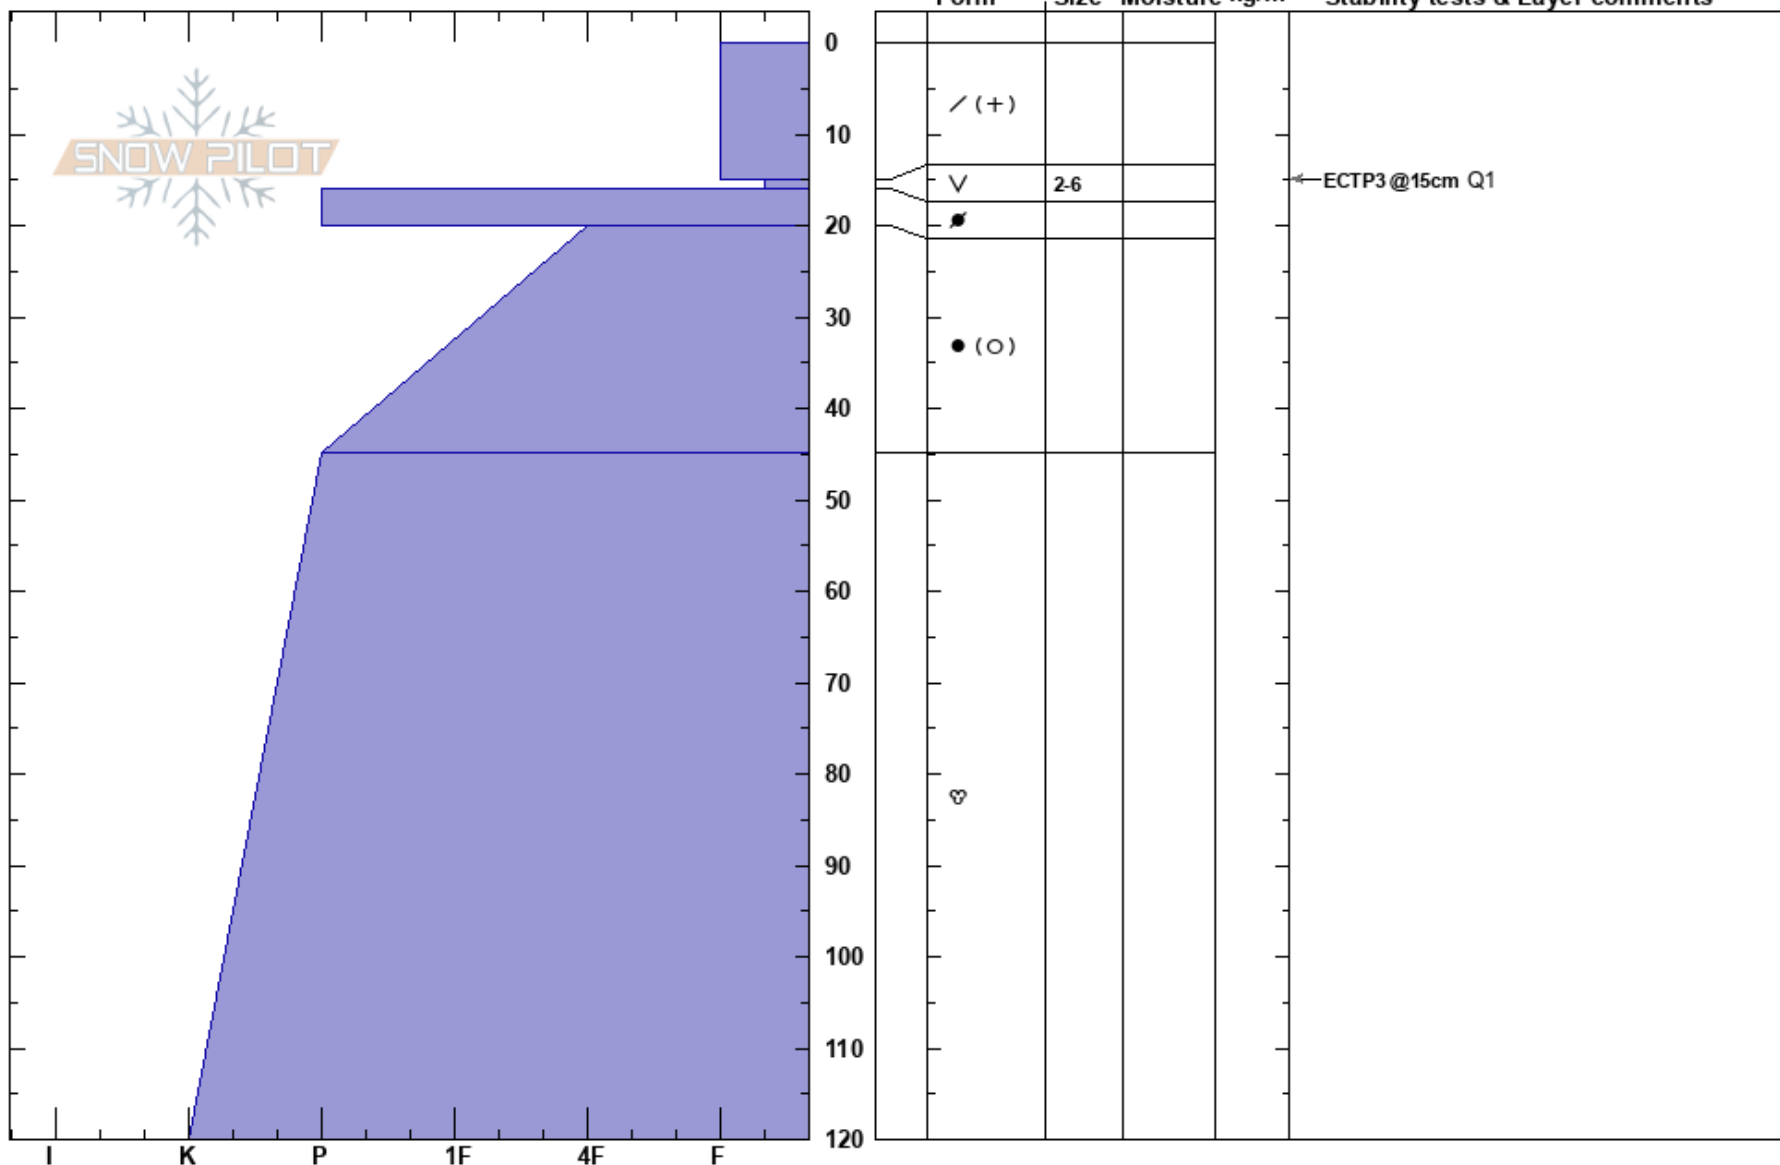

2017-03-11 Trangdalen
 Finnmark
 Norway
Elevation:
Aspect: 90°
Specifics:

Aanon Clausen
 11/03/2017 - 12:00
Co-ord:
Slope Angle: 35°
Wind Loading: yes

Stability: Poor
Air Temperature: -3°C
Sky Cover: BKN
Precipitation: S5
Wind: NW Light Breeze

Layer Notes:

Notes: Fresh snowfall, soft slabs. Release on cutting on a layer of buried surface hoar.