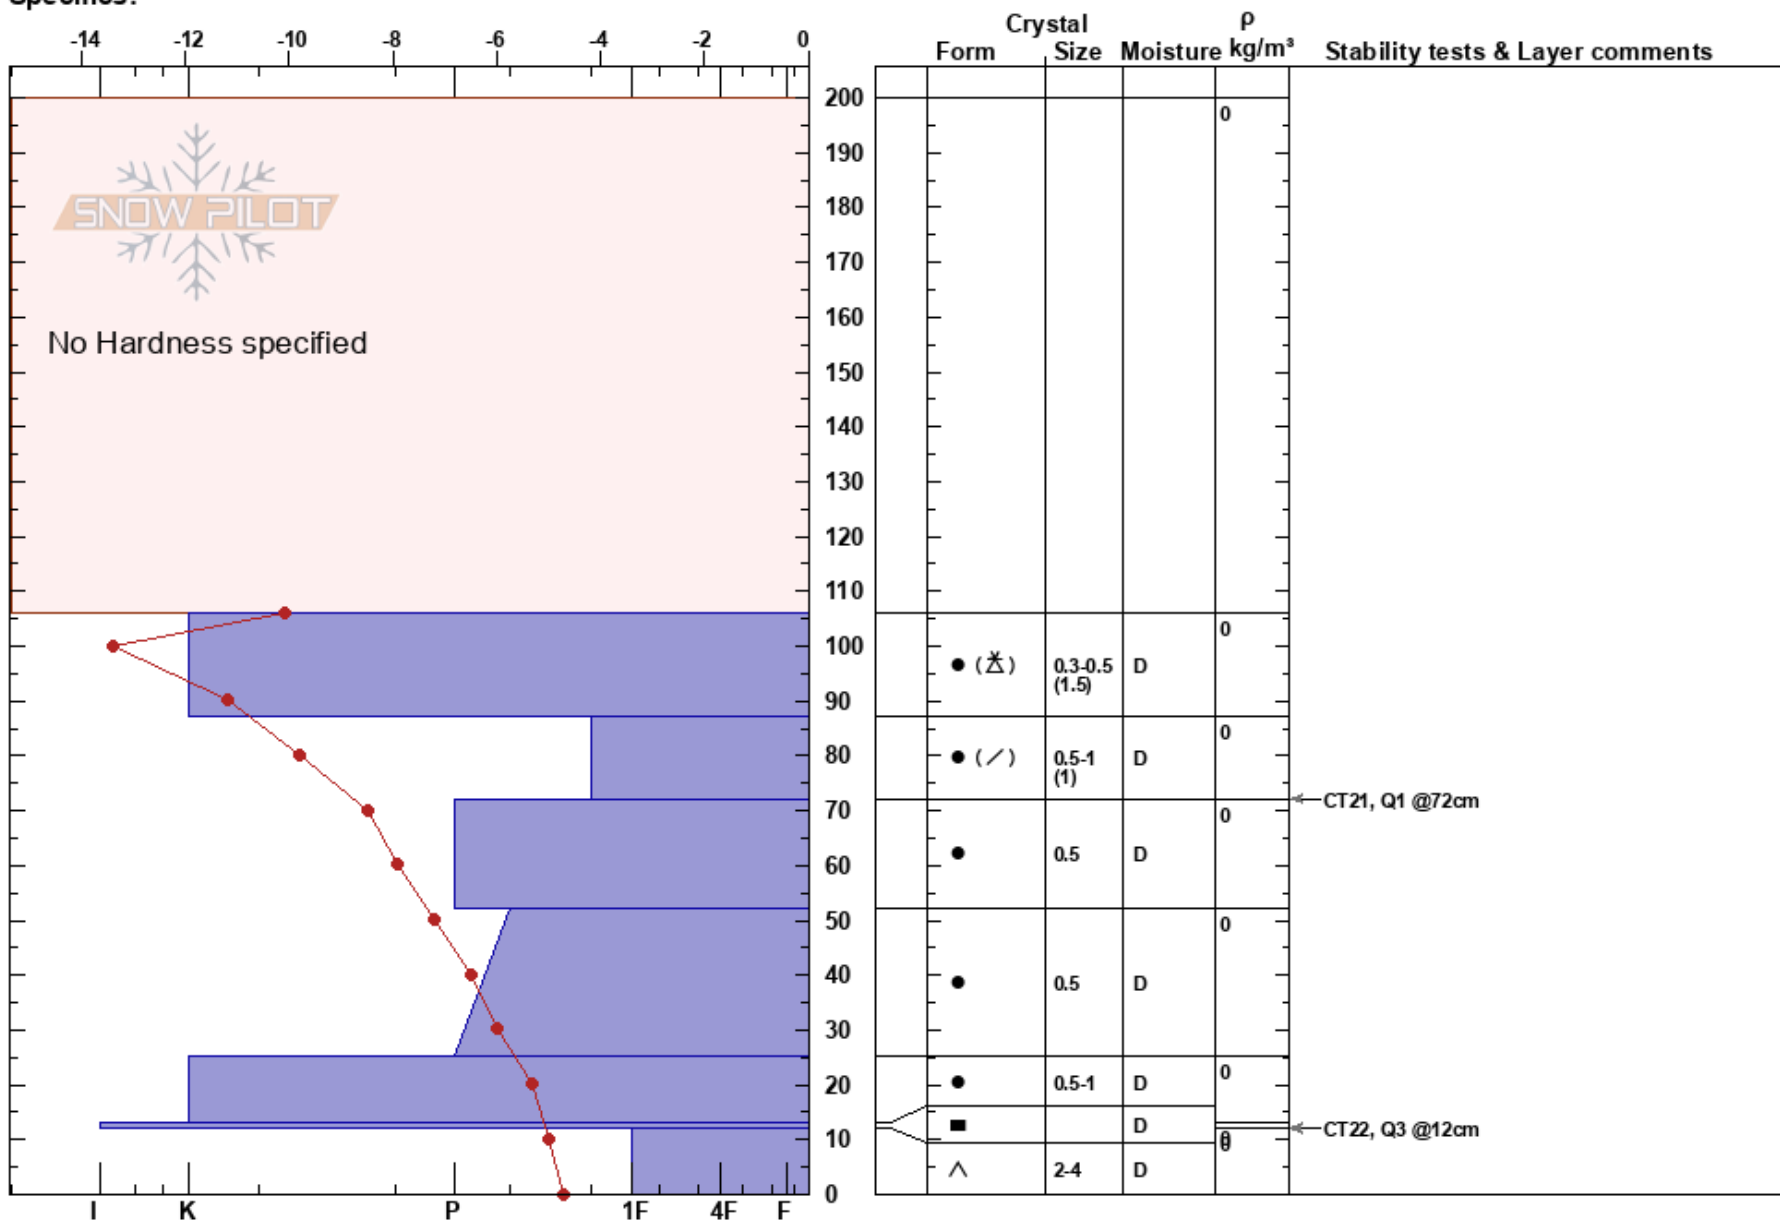

Л/о № 227
 Khibiny mountains
 Russia
Elevation: 875 m
Aspect: NW
Specifics:

Ilya Bulaev
 04/03/2020 - 13:15
Co-ord: 67.66976N, 33.68689E
Slope Angle: 35°
Wind Loading:

Stability: HS:200
Air Temperature: -9.6°C PF:3
Sky Cover: CLR
Precipitation: NO
Wind: S Light Breeze
Layer Notes:

Notes: Южный борт