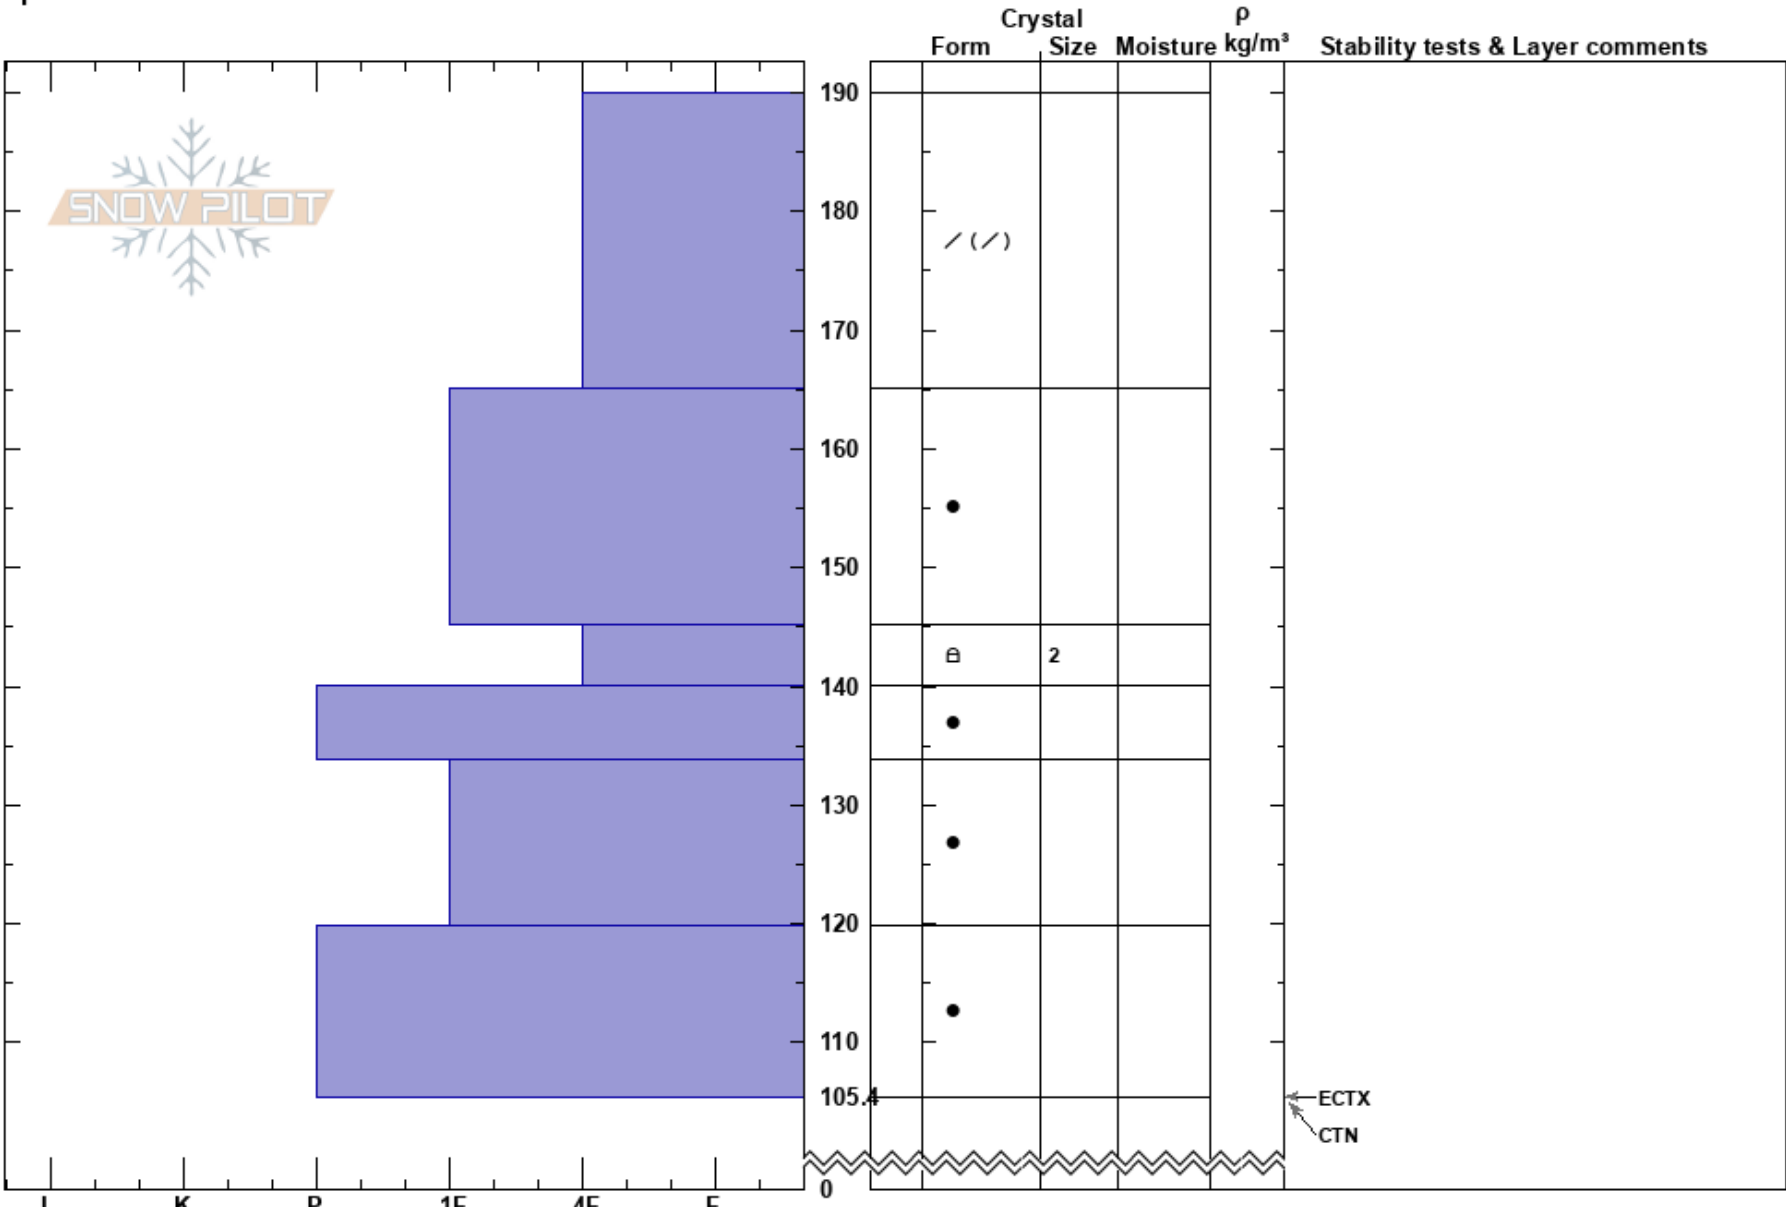

Trail Creek
 Central Wasatch
 UT
 Elevation: 10100 ft
 Aspect: NE
 Specifics:

john mletschnig
 03/10/2017 - 1:00pm
 Co-ord: 40.87147N, -110.69078E
 Slope Angle: 10°
 Wind Loading:

Stability:
 Air Temperature:
 Sky Cover: OVC
 Precipitation: NO
 Wind: W Moderate

HS:190
 Layer Notes:
 145.2-140cm:Problematic layer

Notes: