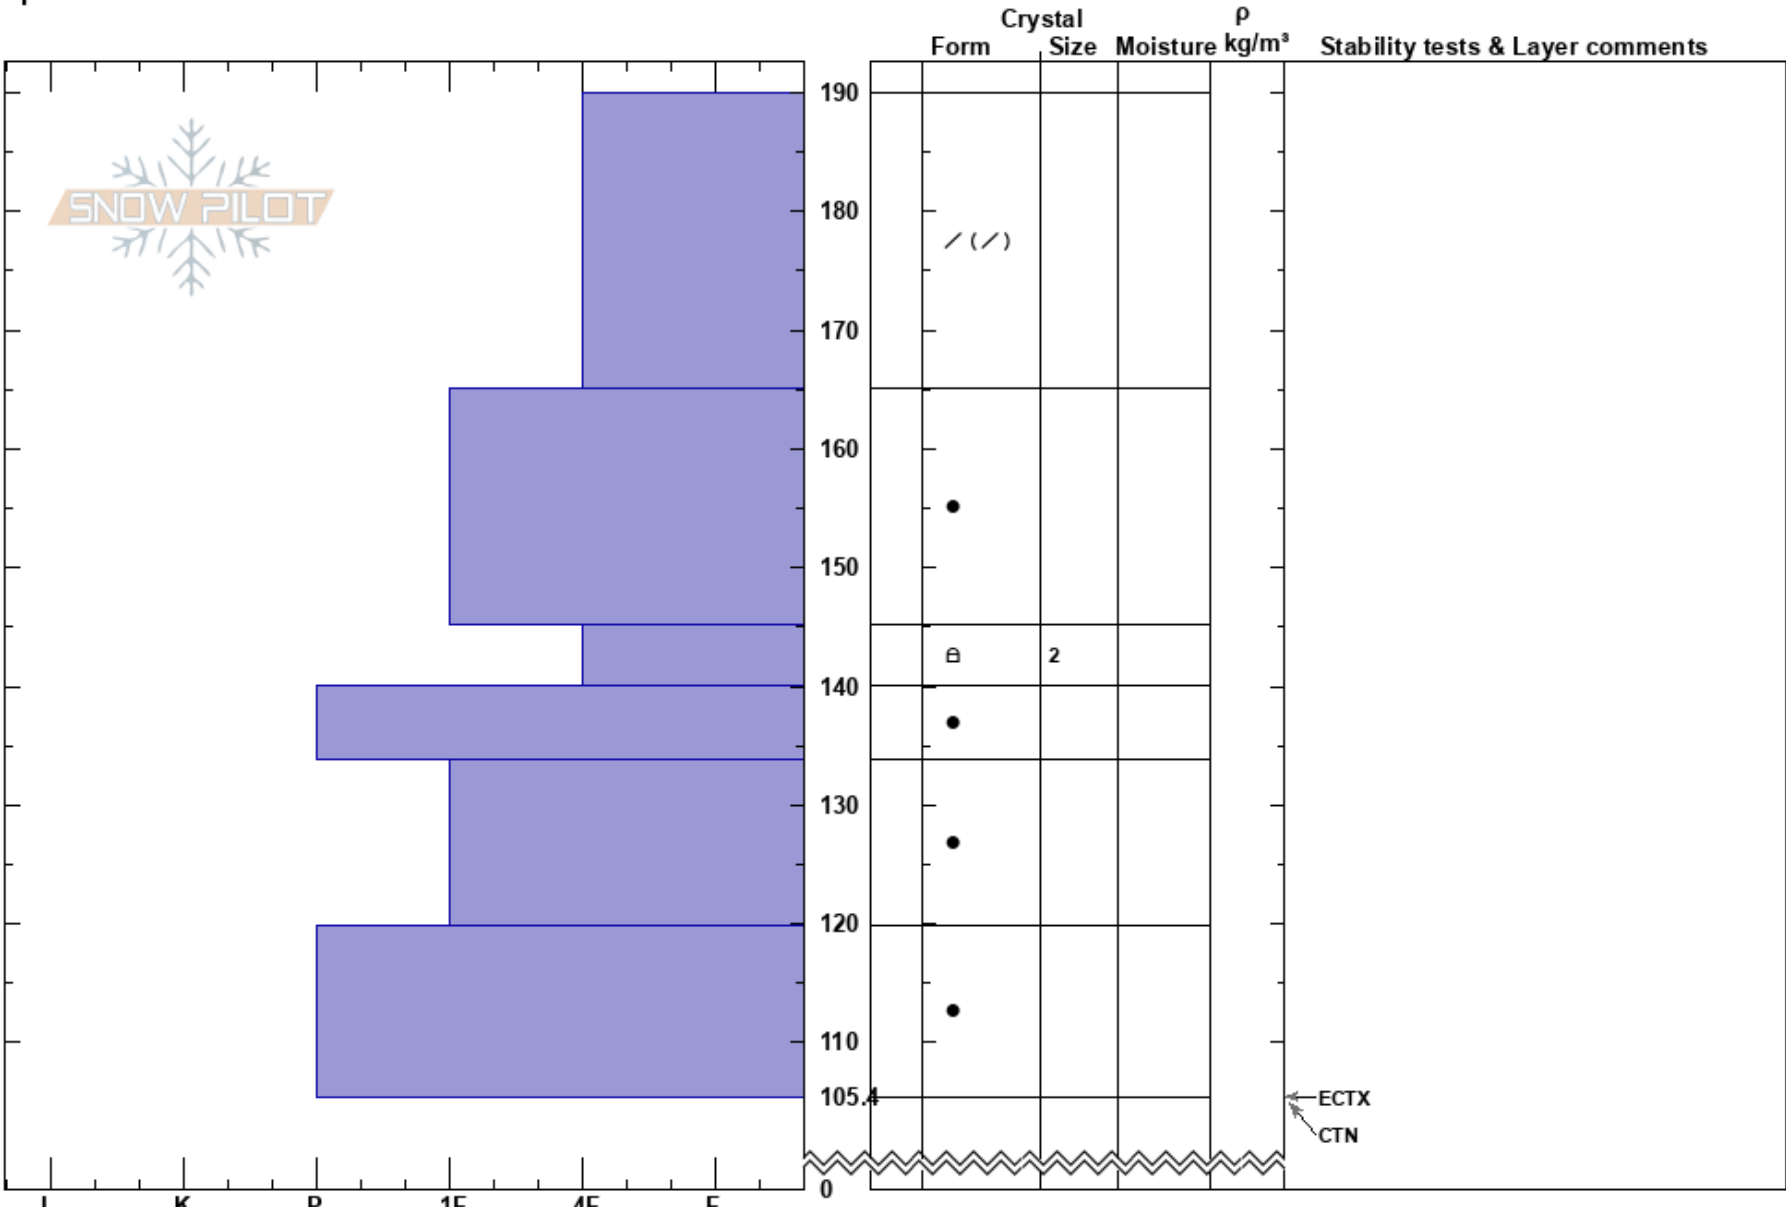

Trail Creek  
 Central Wasatch  
 UT  
 Elevation: 10100 ft  
 Aspect: NE  
 Specifics:

john mletschnig  
 03/10/2017 - 1:00pm  
 Co-ord: 40.87147N, -110.69078E  
 Slope Angle: 10°  
 Wind Loading:

Stability:  
 Air Temperature:  
 Sky Cover: OVC  
 Precipitation: NO  
 Wind: W Moderate

HS:190  
 Layer Notes:  
 145.2-140cm:Problematic layer

Notes: