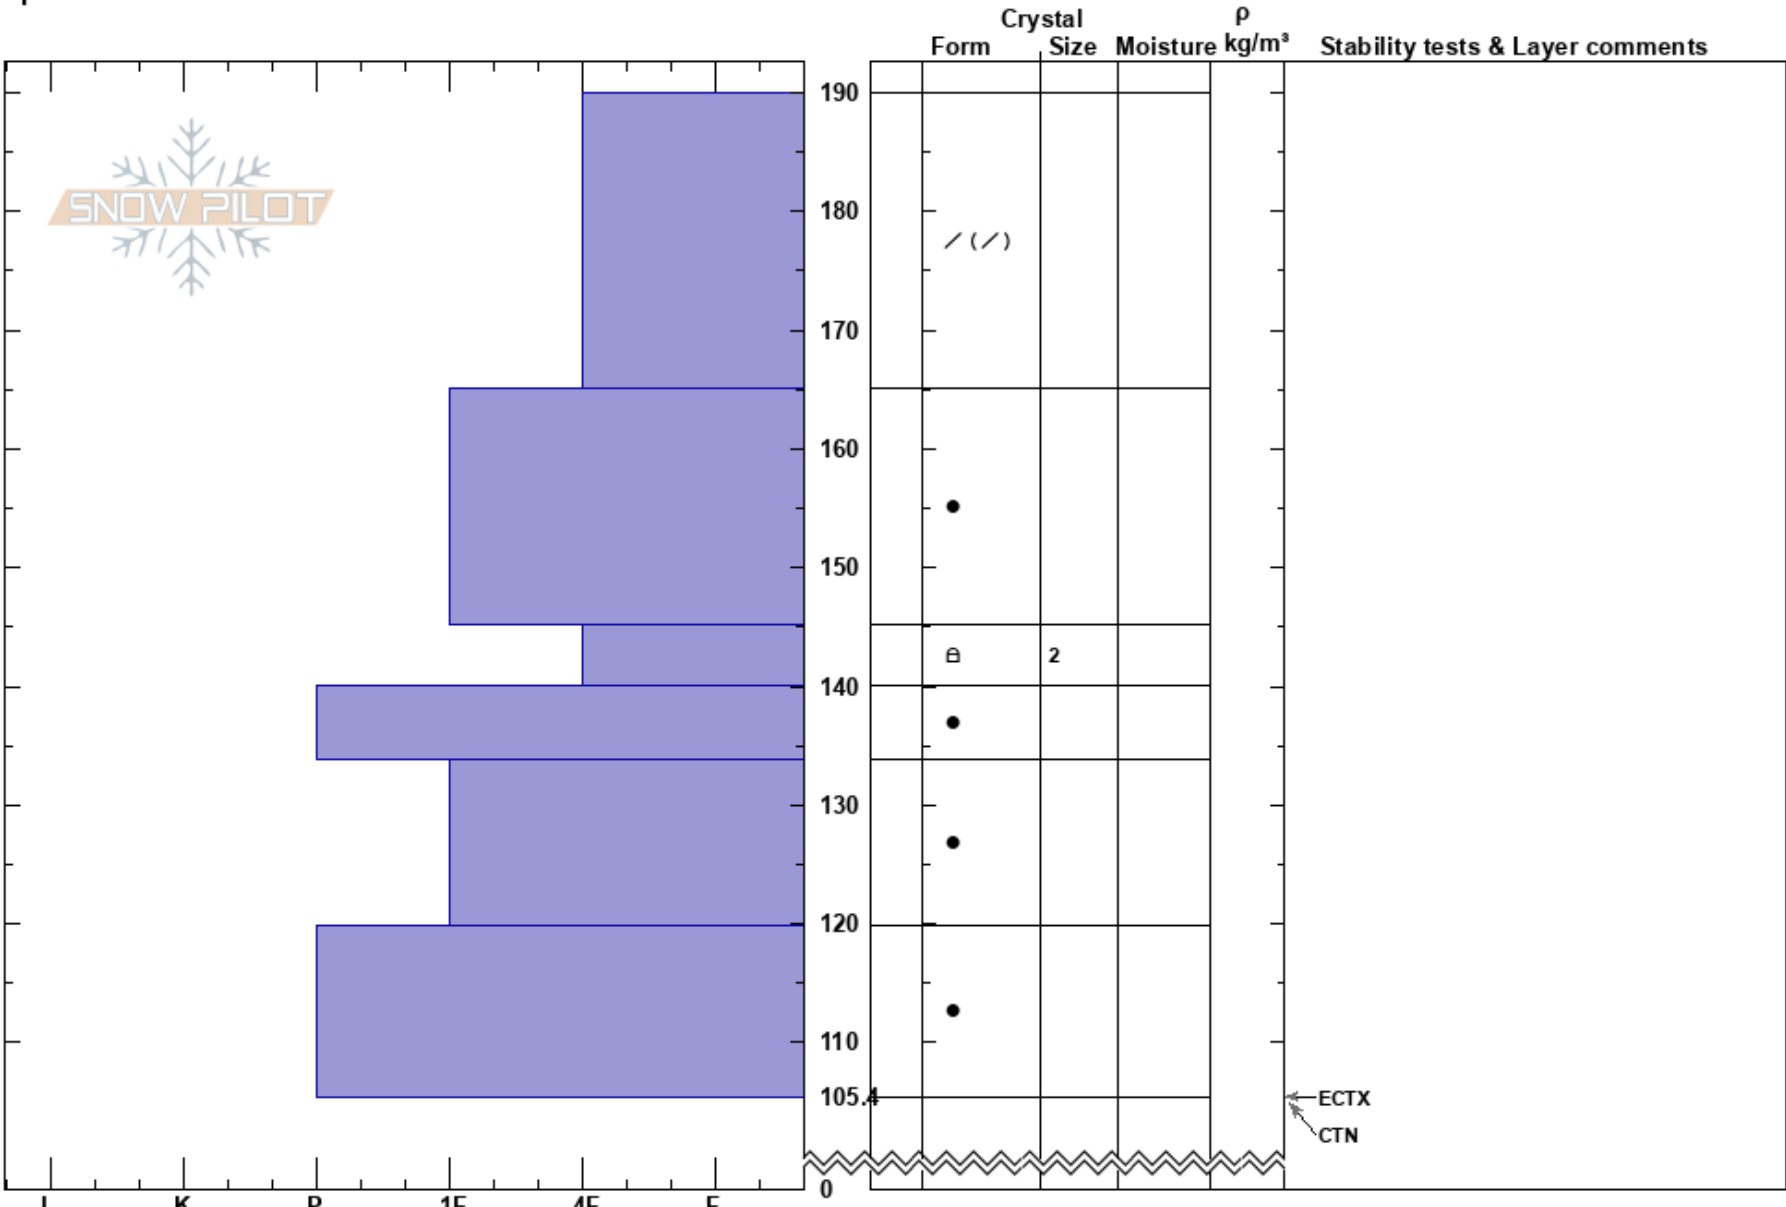

Trail Creek
 Central Wasatch
 UT
 Elevation: 10100 ft
 Aspect: NE
 Specifics:

john mletschnig
 03/10/2017 - 1:00pm
 Co-ord: 40.87147N, -110.69078E
 Slope Angle: 10°
 Wind Loading:

Stability: **HS:190**
 Air Temperature: 145.2-140cm:Problematic layer
 Sky Cover: OVC
 Precipitation: NO
 Wind: W Moderate