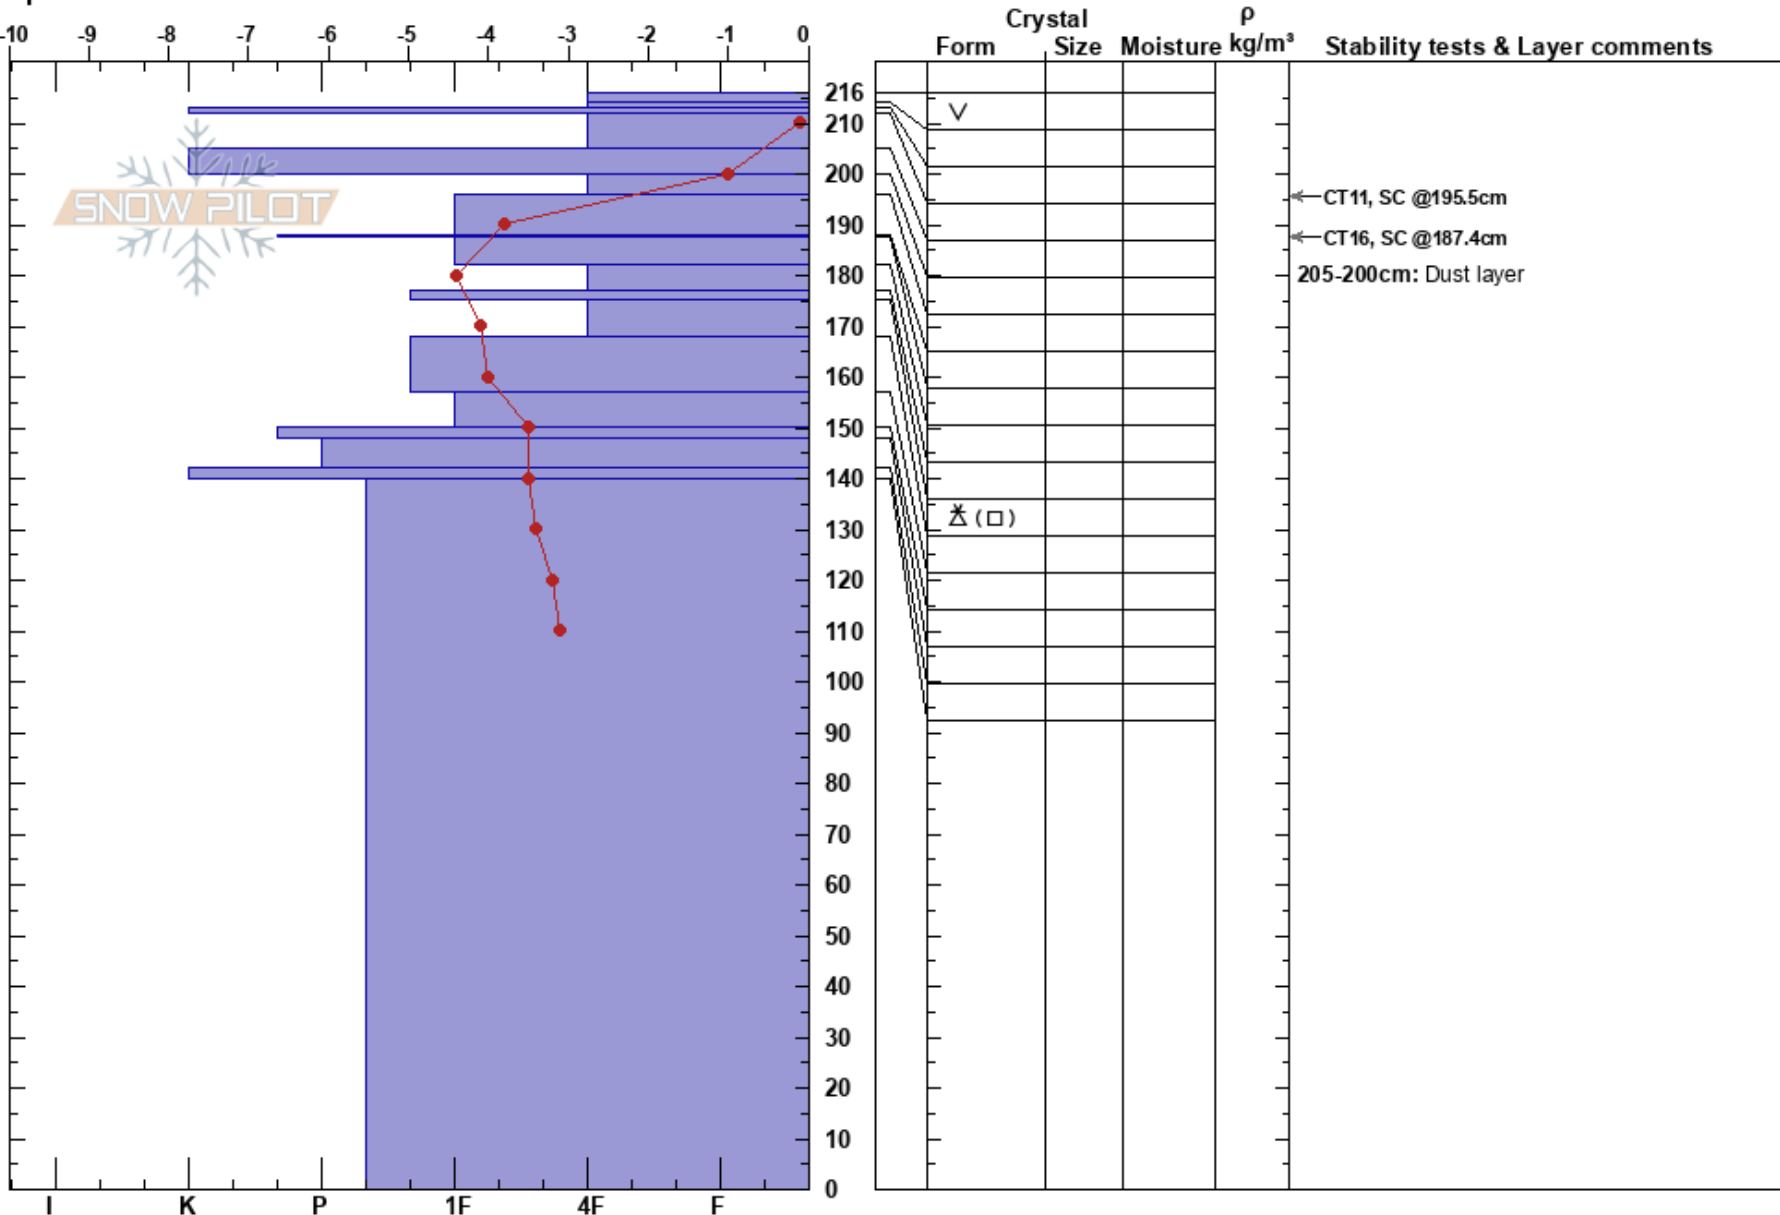

Adam's Corral
 Bear River Range
 UT
 Elevation: 9080 ft
 Aspect: 80°
 Specifics:

paige pagnucco
 03/04/2020 - 1:00pm
 Co-ord: 41.70869N, -111.69062W
 Slope Angle: 25°
 Wind Loading:

Stability:
 Air Temperature: 2°C
 Sky Cover: SCT
 Precipitation: NO
 Wind: W Moderate

HS:216
 Layer Notes:
 205-200cm: Dust layer
 175-168cm: Problematic layer

Notes: