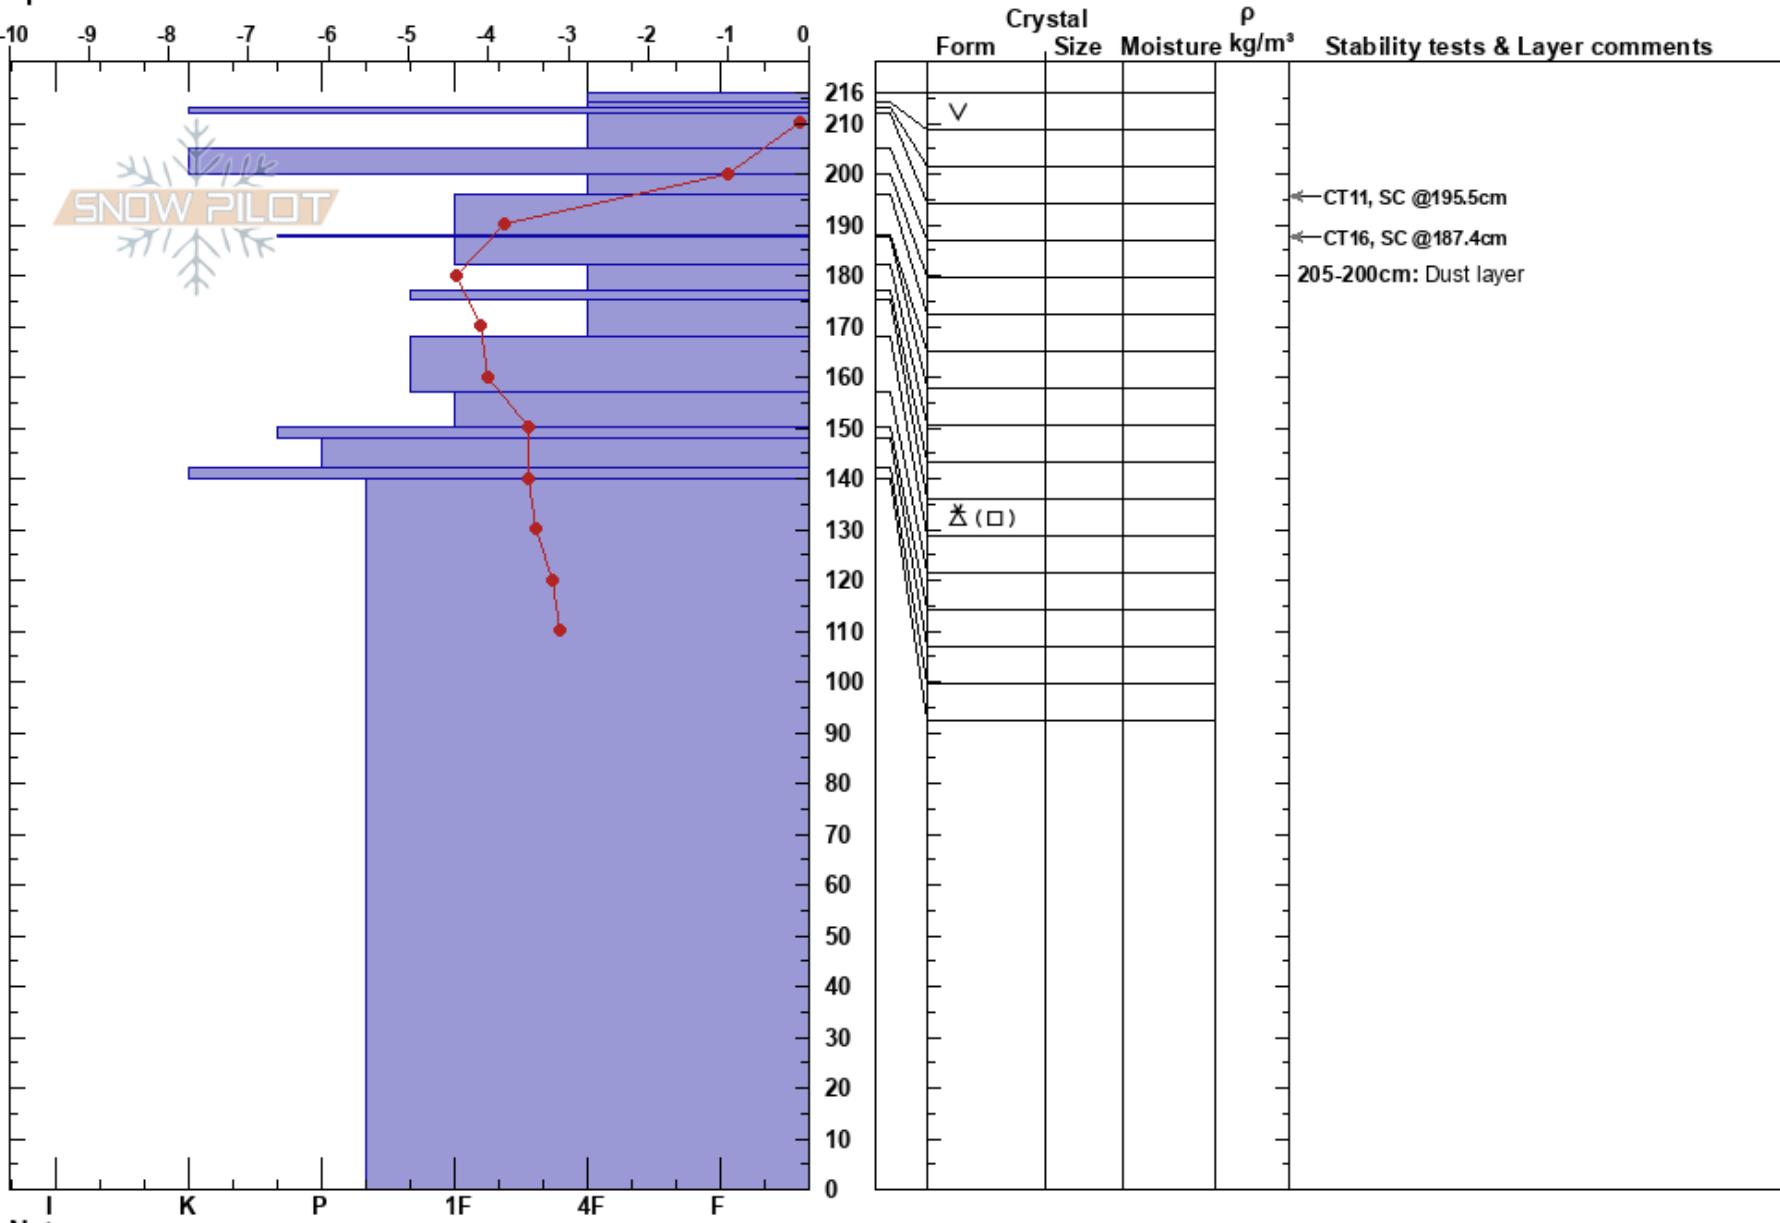

Adam's Corral
 Bear River Range
 UT
 Elevation: 9080 ft
 Aspect: 80°
 Specifics:

paige pagnucco
 03/04/2020 - 1:00pm
 Co-ord: 41.70869N, -111.69062W
 Slope Angle: 25°
 Wind Loading:

Stability:
 Air Temperature: 2°C
 Sky Cover: SCT
 Precipitation: NO
 Wind: W Moderate

HS:216
 Layer Notes:
 205-200cm: Dust layer
 175-168cm: Problematic layer

Notes: