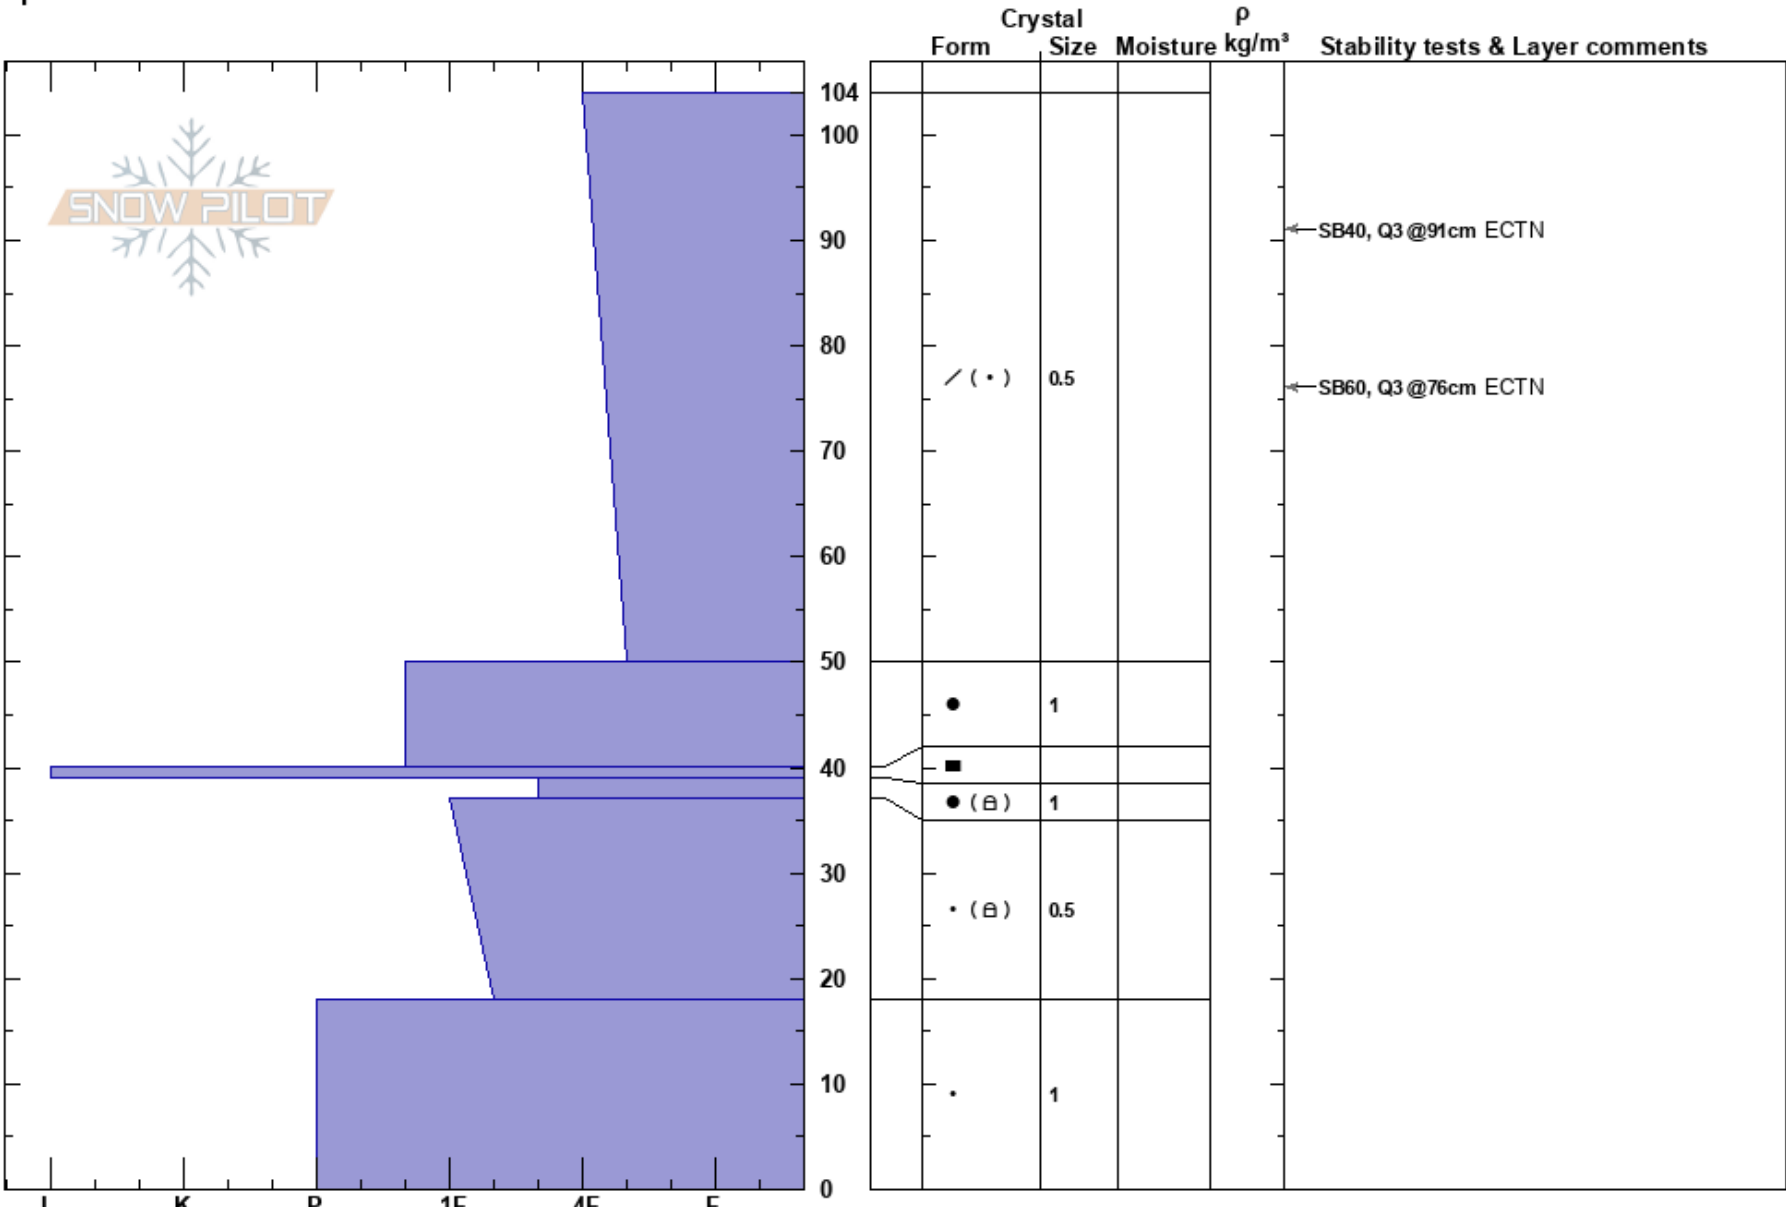

ECT Spatial Var Top
 Bridger Range
 MT
 Elevation: 2106 m
 Aspect: 265°
 Specifics:

Emma Kerins
 02/28/2020 - 4:00pm
 Co-ord: 45.48356N, 110.54634W
 Slope Angle: 15°
 Wind Loading:

Stability:
 Air Temperature: 5.5°C
 Sky Cover: CLR
 Precipitation: NO
 Wind: Calm
 HS:104
 PF:20
 PS:6
 37-18cm:Problematic layer