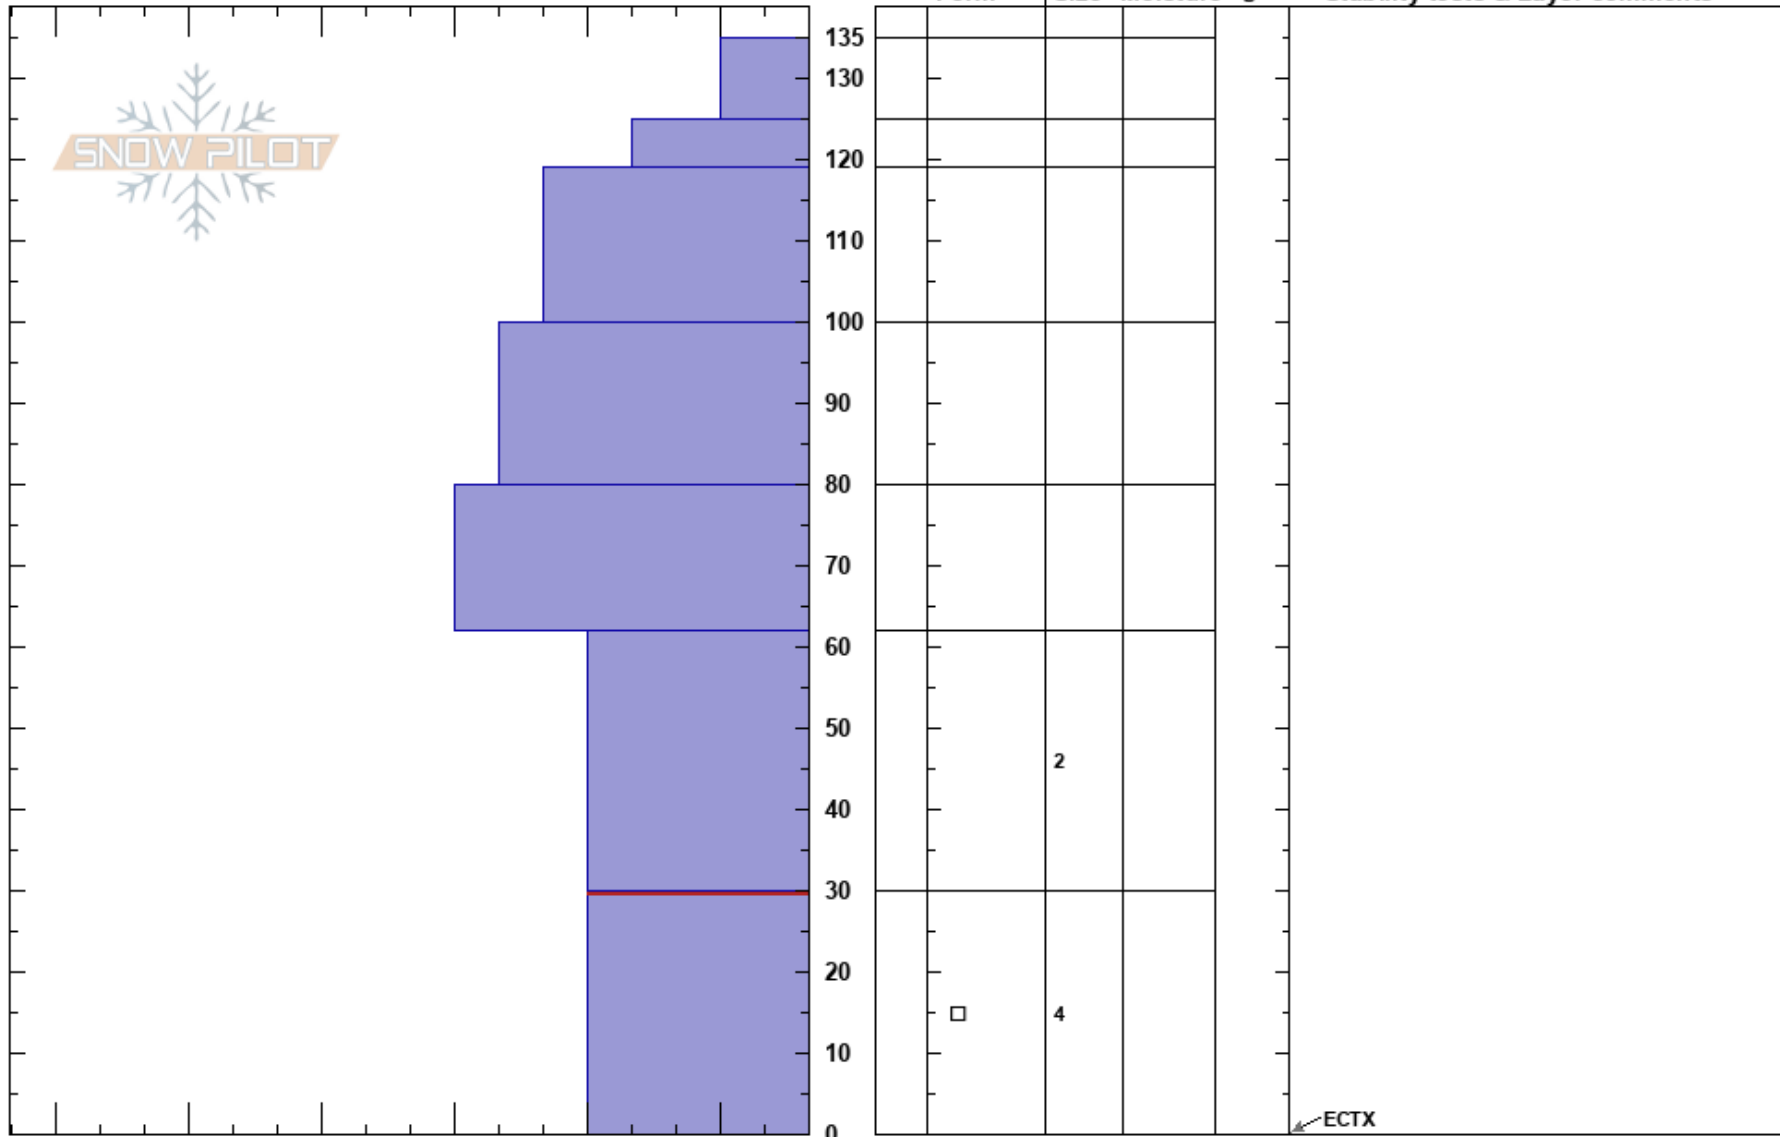

Bacon Rind #2
Madison Range-S
MT
Elevation: 8900 ft
Aspect: 90°
Specifics: Ski tracks on slope

Ian Hoyer
03/04/2020 - 12:30pm
Co-ord: 44.97053N, -111.09583W
Slope Angle: 25°
Wind Loading: no

Stability: Good
Air Temperature:
Sky Cover: BKN
Precipitation: S-1
Wind: W Light Breeze

HS:135
Layer Notes:
30-0cm: Problematic layer

Notes:

ECTX