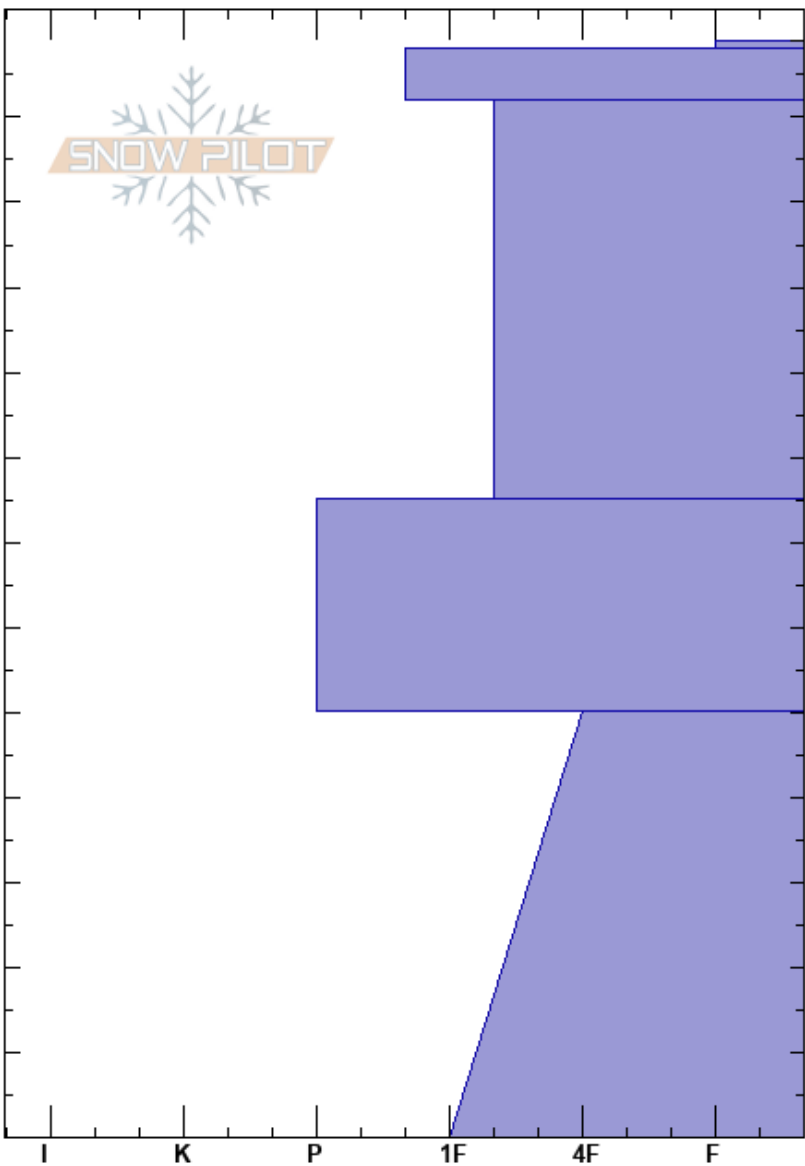

Bacon Rind #1  
 Madison Range-S  
 MT  
 Elevation: 8700 ft  
 Aspect: 140°  
 Specifics:

Ian Hoyer  
 03/04/2020 - 11:00am  
 Co-ord: 44.96917N, -111.09447W  
 Slope Angle: 20°  
 Wind Loading:

Stability: Good HS:129 Layer Notes:  
 Air Temperature:  
 Sky Cover: SCT  
 Precipitation: NO  
 Wind: Calm

Height (ft)	Crystal		$\rho$ kg/m <sup>3</sup>	Stability tests & Layer comments
	Form	Size		
129				
120	+			
120	⊙⊙			
110				
100				
90				
80				
70				
60				
50				
40				
30				
24	□	24	D-M	
20				
10				
0				ECTX