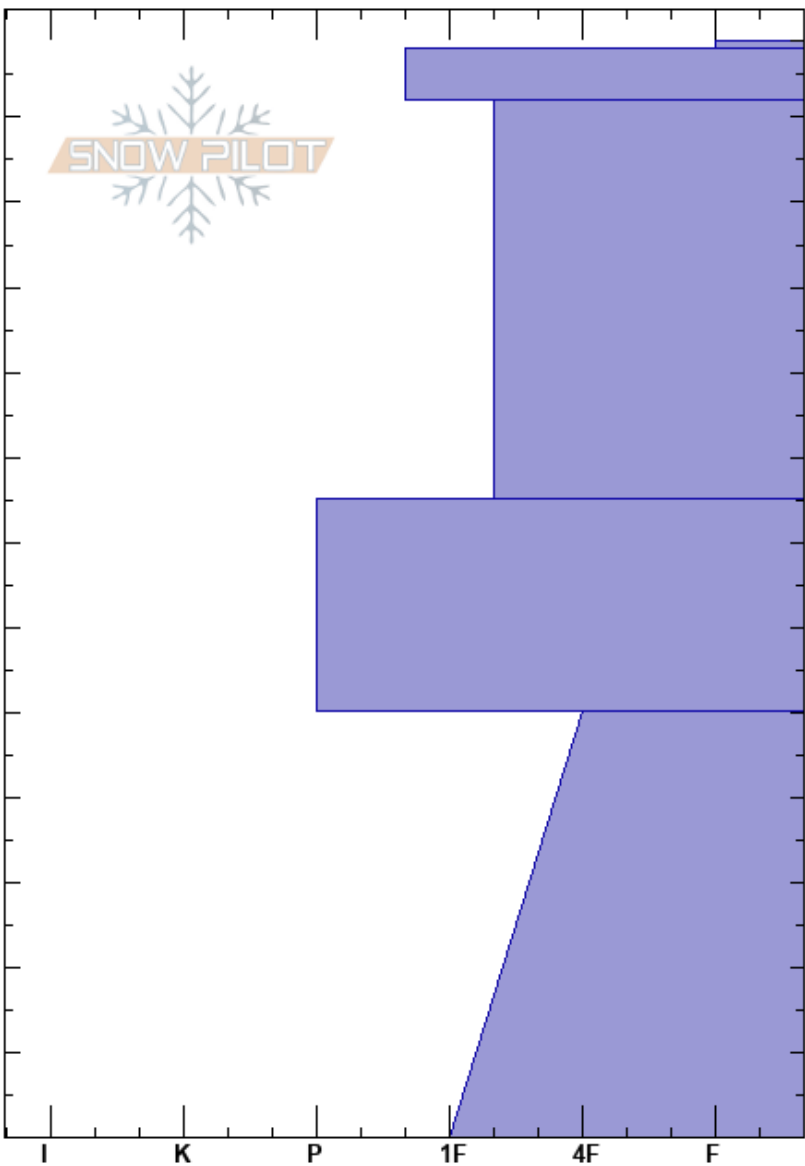

Bacon Rind #1  
 Madison Range-S  
 MT  
 Elevation: 8700 ft  
 Aspect: 140°  
 Specifics:

Ian Hoyer  
 03/04/2020 - 11:00am  
 Co-ord: 44.96917N, -111.09447W  
 Slope Angle: 20°  
 Wind Loading:

Stability: Good HS:129 Layer Notes:  
 Air Temperature:  
 Sky Cover: SCT  
 Precipitation: NO  
 Wind: Calm

Height (ft)	Crystal		$\rho$ kg/m <sup>3</sup>	Stability tests & Layer comments
	Form	Size		
129				
120	+			
120	⊙⊙			
110				
100				
90				
80				
70				
60				
50				
40				
30				
20	□	24	D-M	
10				
0				ECTX