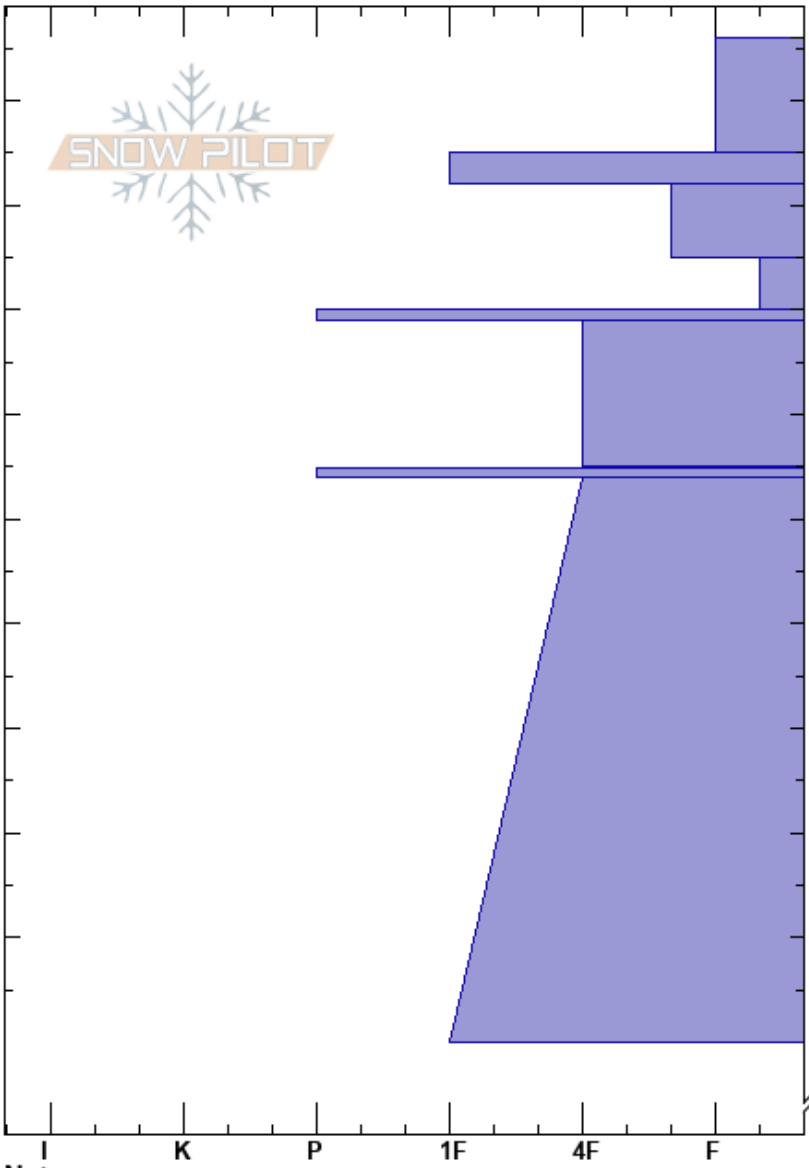

Lolo Pass 03/04/2020
 Bitterroot
 MT
 Elevation: 5330 ft
 Aspect: 251°
 Specifics:

Travis Craft
 03/04/2020 - 12:00pm
 Co-ord: 46.37170N, -114.34160W
 Slope Angle: 26°
 Wind Loading:

Stability:
 Air Temperature: -2°C
 Sky Cover: OVC
 Precipitation: S-1
 Wind: W Strong

HS:206
 PF:20
 165-164.8cm: Problematic layer

Elevation (ft)	Crystal		Moisture	ρ kg/m ³	Stability tests & Layer comments
	Form	Size			
206					
200	+ (X)				
190	/				
180	⊙				
170	•				
165	∇				← ECTP15 @164.9cm
160	■				
135	•				
110					