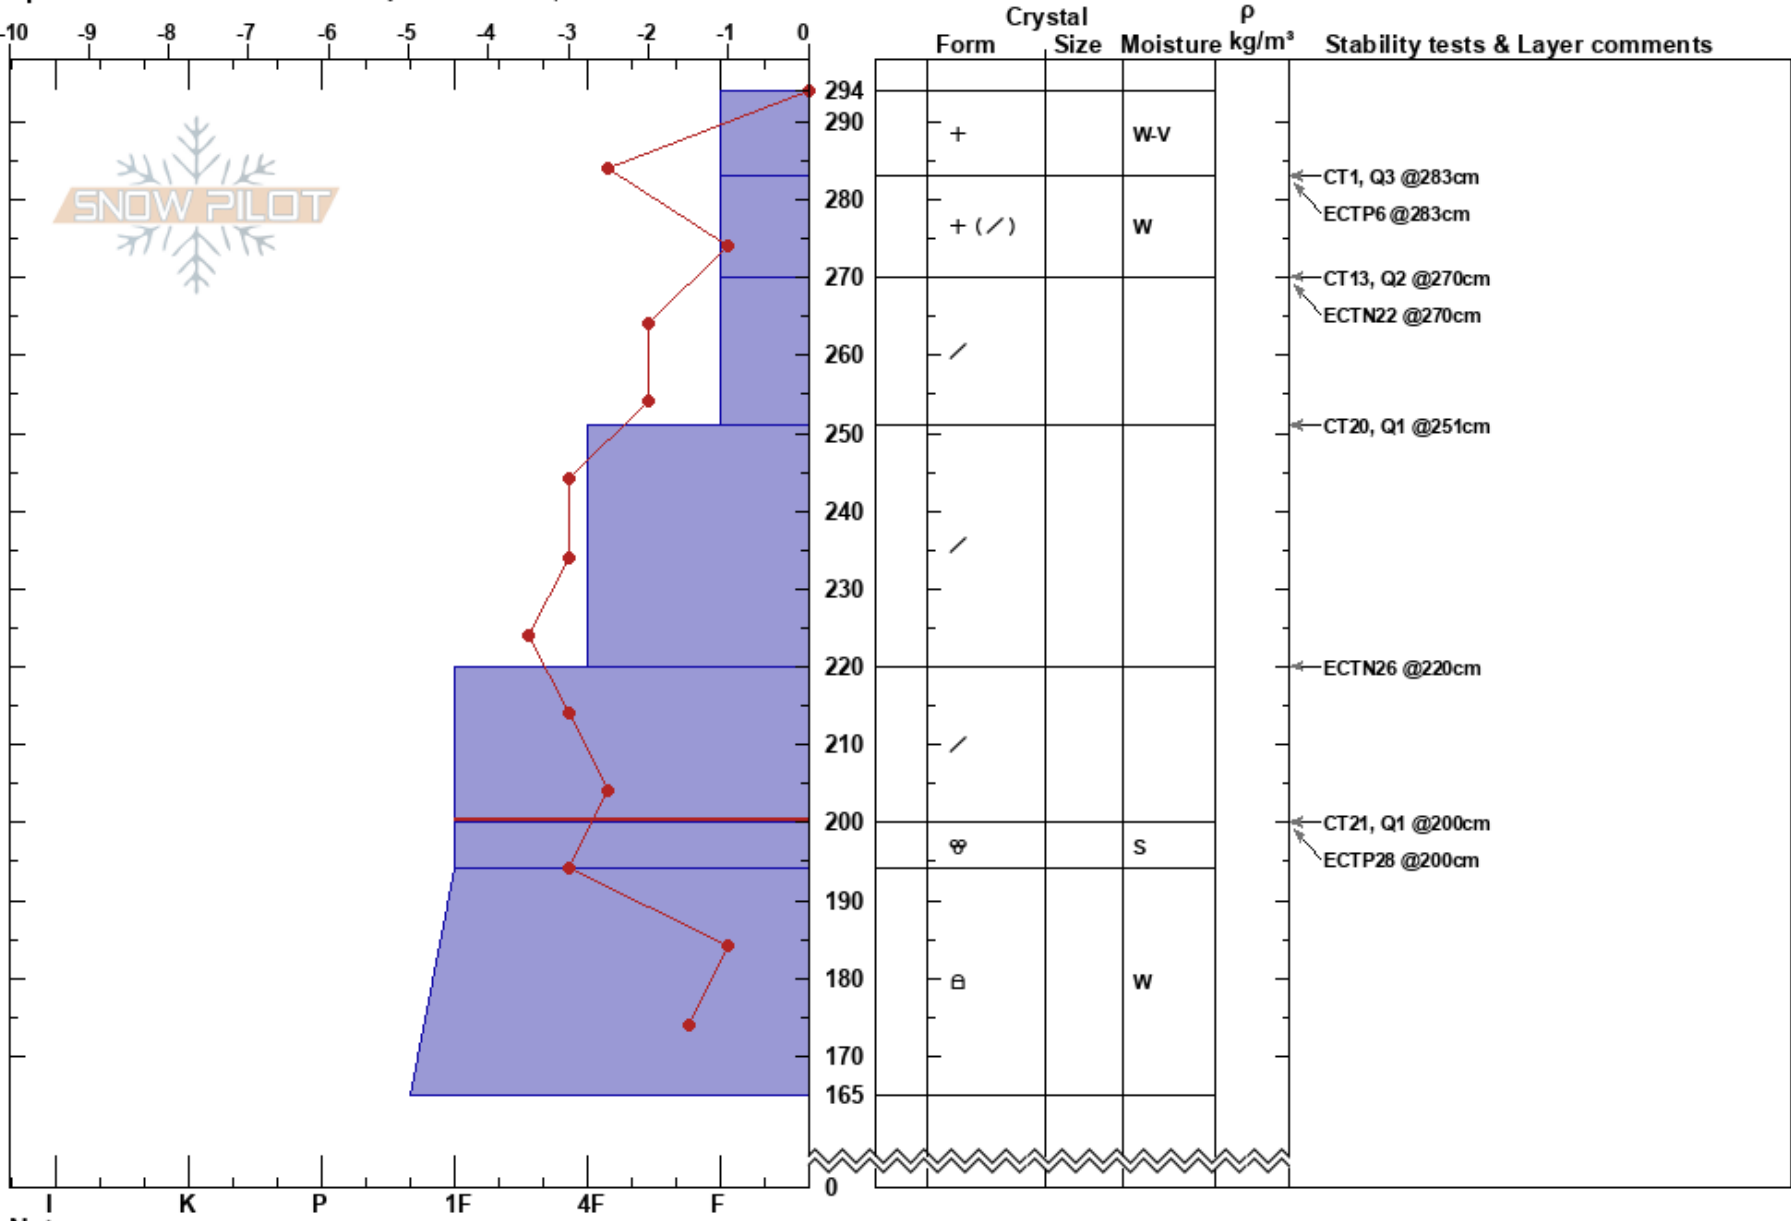

Twin Lakes
 Bitterroot
 MT
 Elevation: 6590 ft
 Aspect: 130°

Matt Radlowski
 03/10/2017 - 12:36pm
 Co-ord: 46.16385N, -114.50435W
 Slope Angle: 26°
 Wind Loading:

Stability: Poor
 Air Temperature: 2°C
 Sky Cover: BKN
 Precipitation: GR
 Wind: NW Light Breeze

HS:294
 PF:85
 220-200cm: Problematic layer

Specifics: Recent avalanche activity on different slopes

Notes: