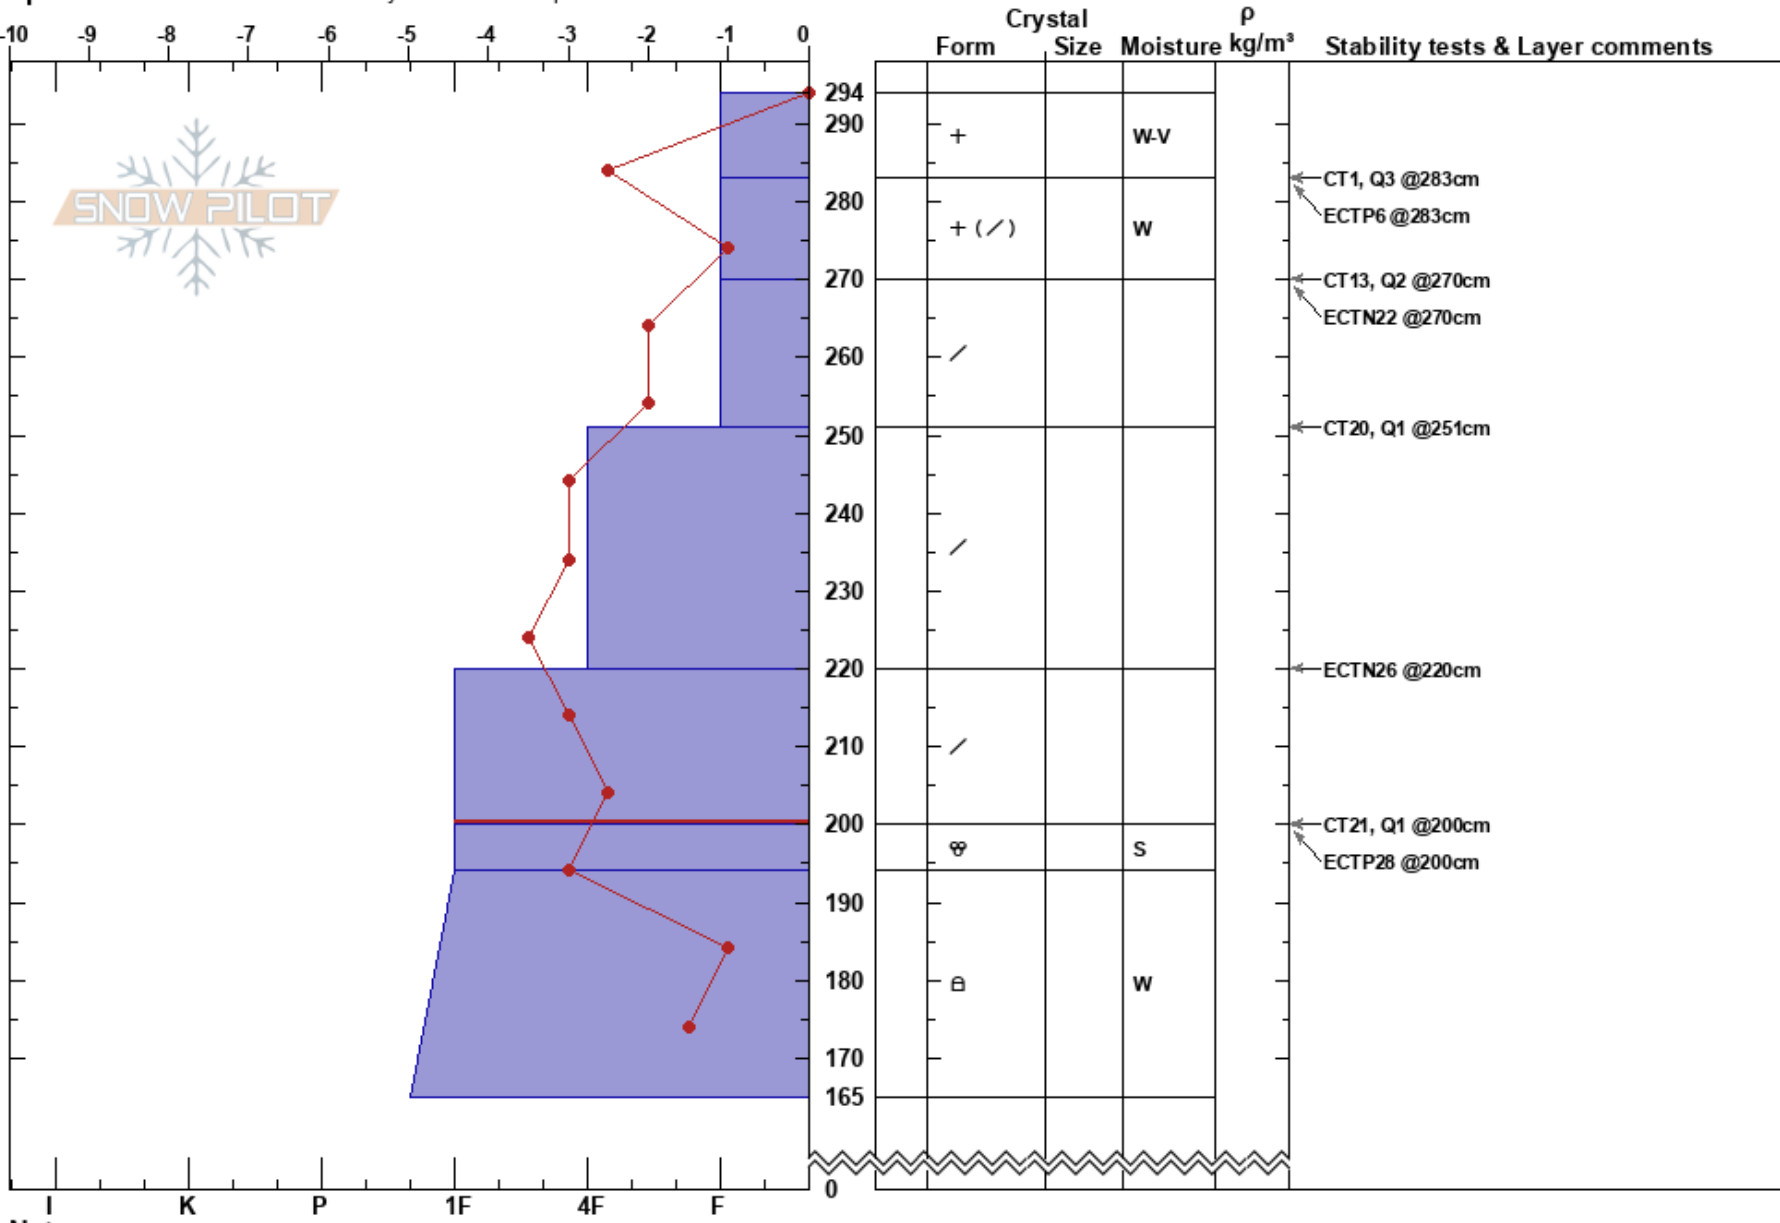

Twin Lakes
 Bitterroot
 MT
 Elevation: 6590 ft
 Aspect: 130°

Matt Radlowski
 03/10/2017 - 12:36pm
 Co-ord: 46.16385N, -114.50435W
 Slope Angle: 26°
 Wind Loading:

Stability: Poor
 Air Temperature: 2°C
 Sky Cover: BKN
 Precipitation: GR
 Wind: NW Light Breeze

HS:294
 PF:85
 220-200cm:Problematic layer

Specifics: Recent avalanche activity on different slopes

Notes: