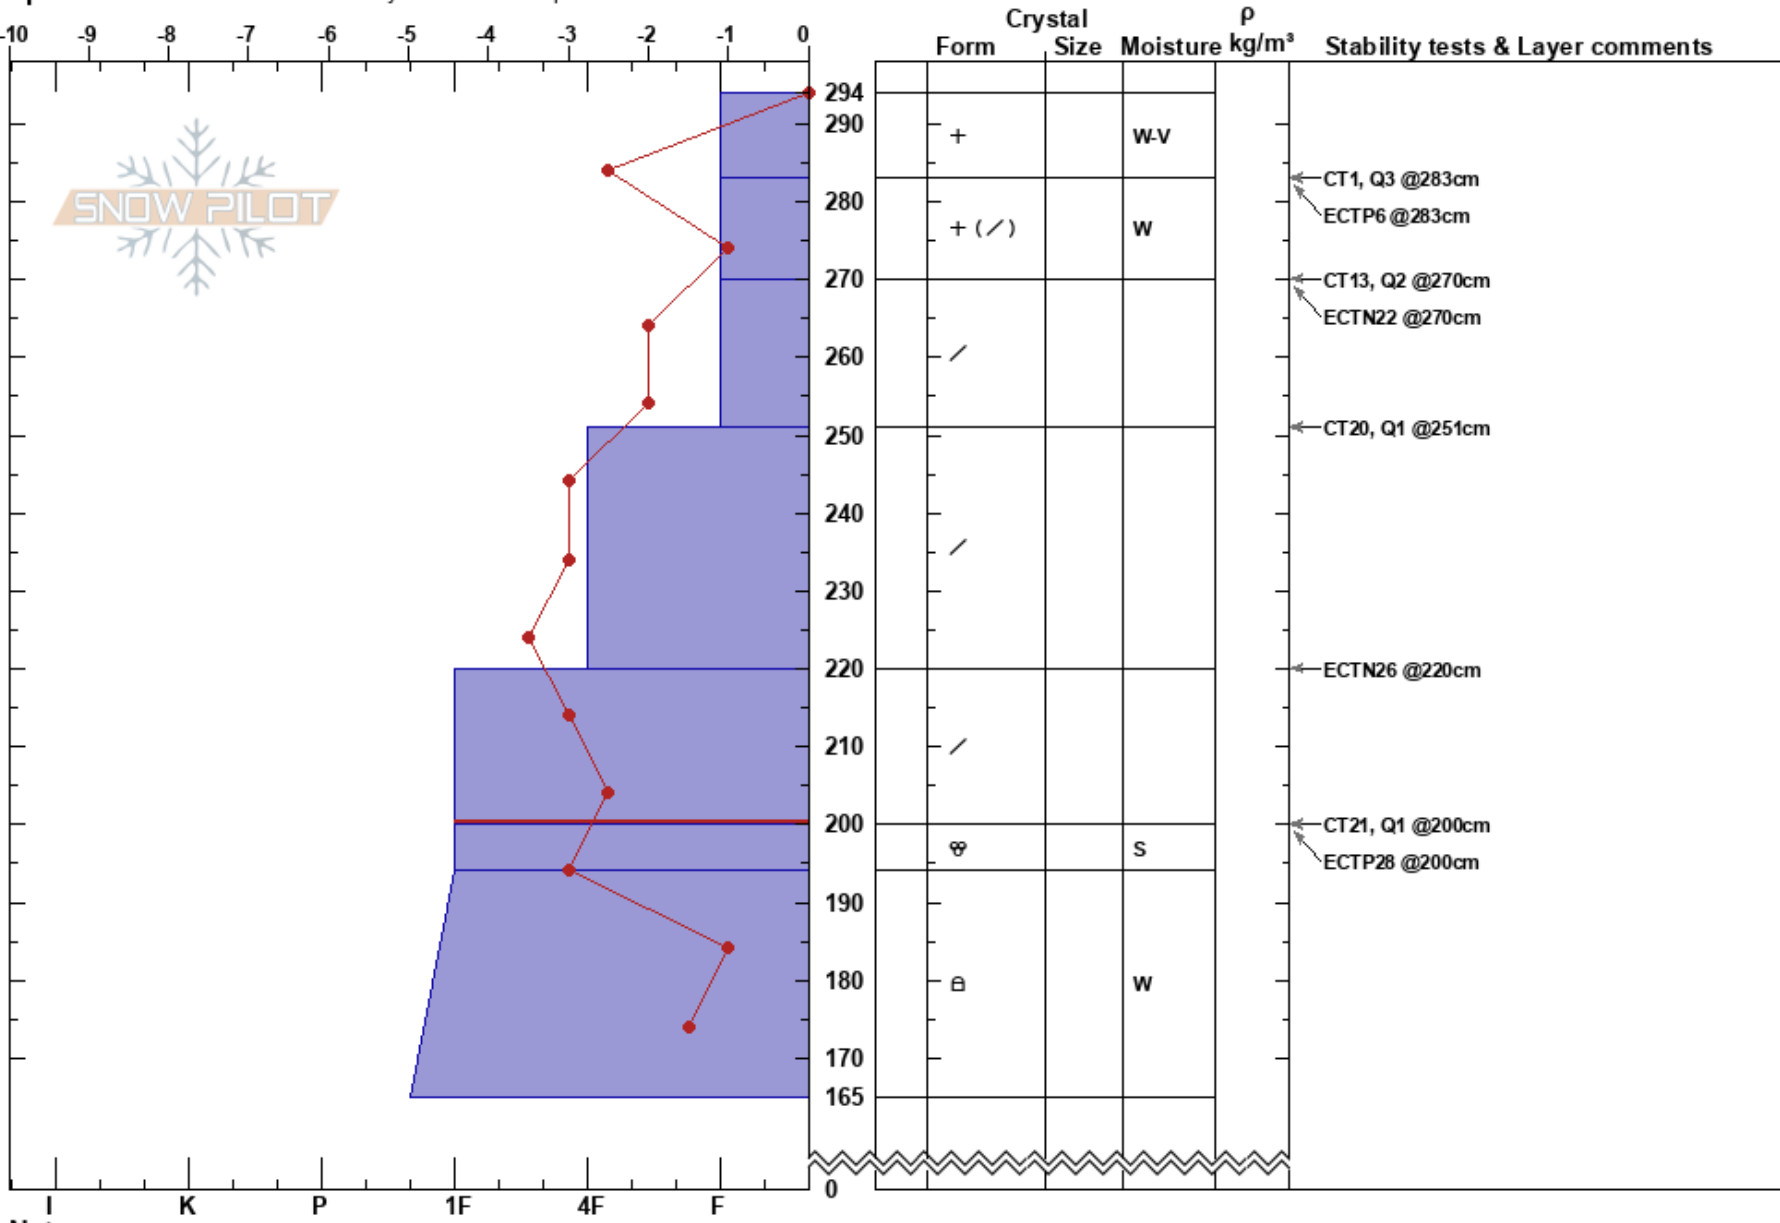

Twin Lakes  
 Bitterroot  
 MT  
 Elevation: 6590 ft  
 Aspect: 130°

Matt Radlowski  
 03/10/2017 - 12:36pm  
 Co-ord: 46.16385N, -114.50435W  
 Slope Angle: 26°  
 Wind Loading:

Stability: Poor  
 Air Temperature: 2°C  
 Sky Cover: BKN  
 Precipitation: GR  
 Wind: NW Light Breeze

HS:294  
 PF:85  
 220-200cm:Problematic layer

Specifics: Recent avalanche activity on different slopes

Notes: