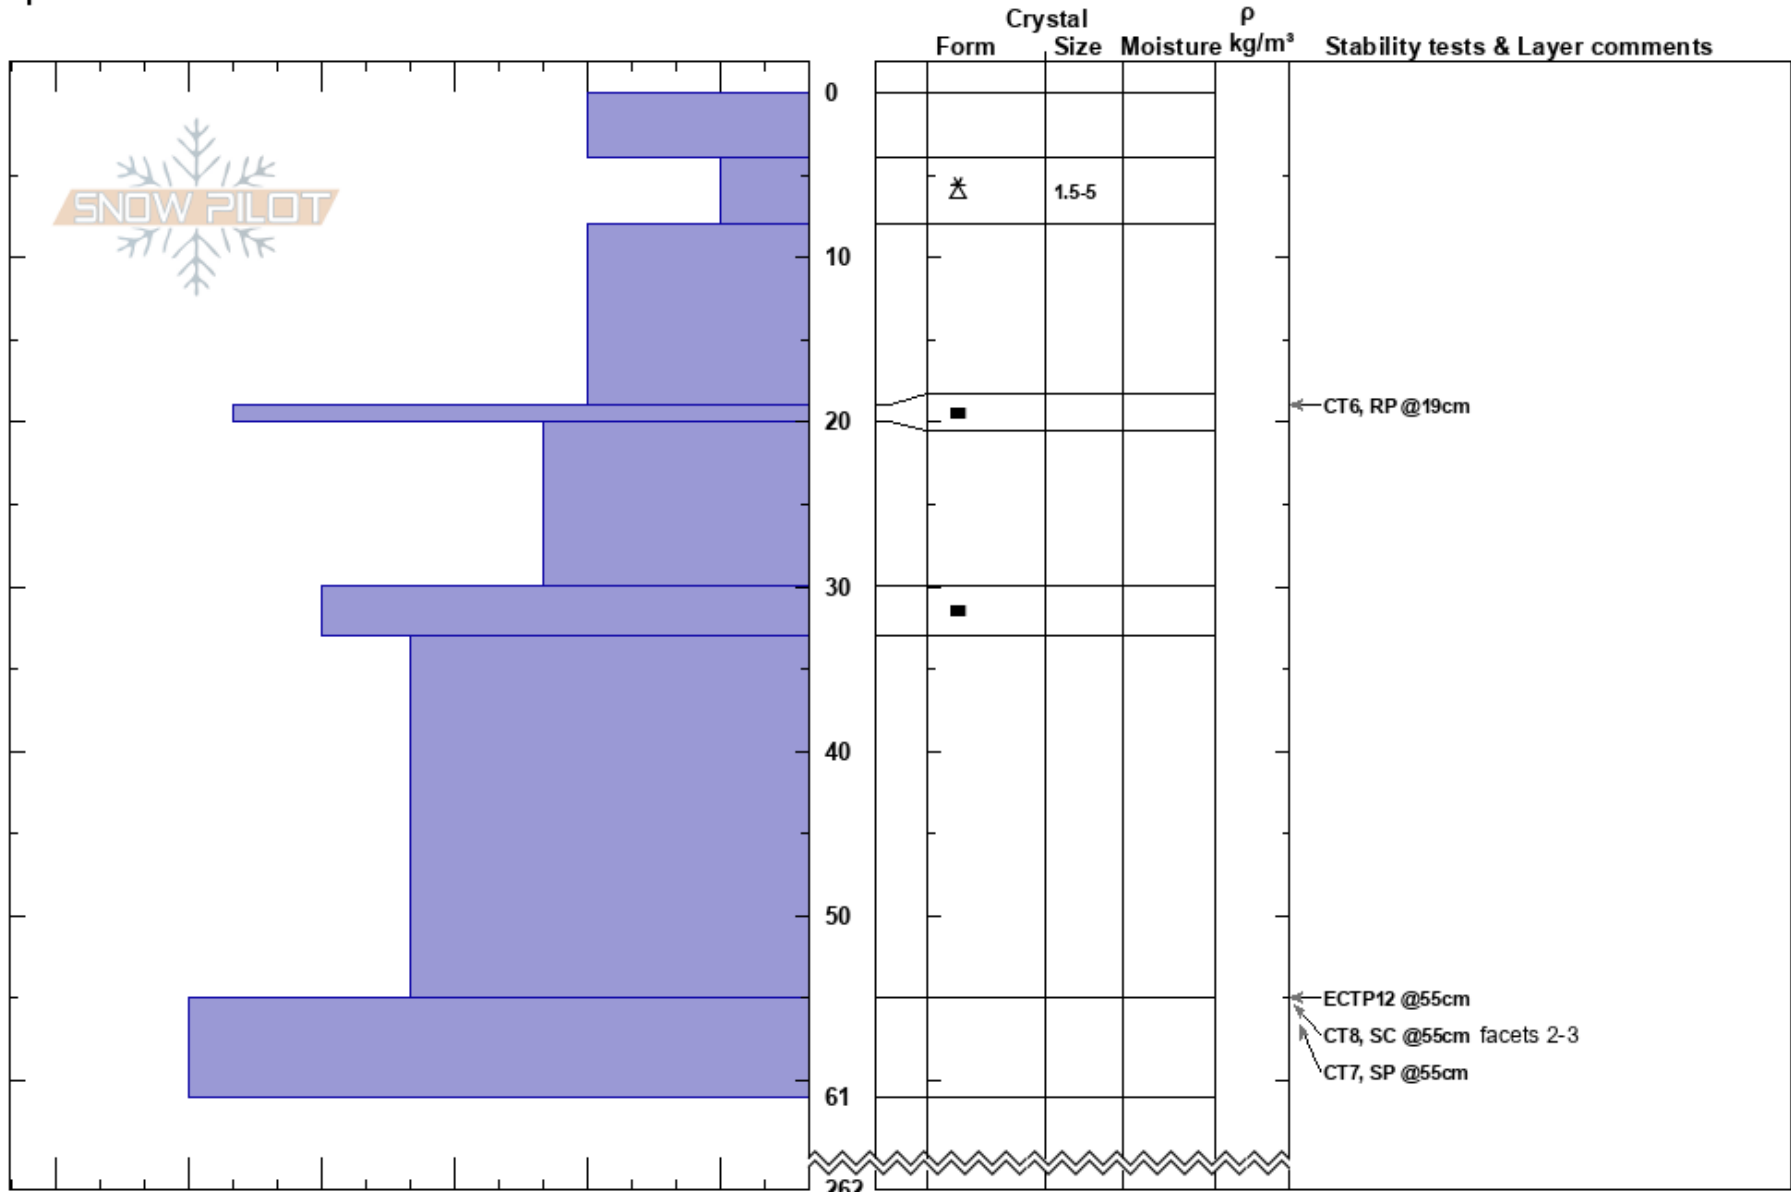

Good Omen Cut Block
 Monashee
 BC
 Elevation: 1273 m
 Aspect: SE
 Specifics:

Mustang Powder
 04/03/2020 - 09:40
 Co-ord:
 Slope Angle: 36°
 Wind Loading:

Stability: **HS:262** **Layer Notes:**
 Air Temperature:
 Sky Cover: SCT
 Precipitation: NO
 Wind: Calm

Notes: I K P 1F 4F F