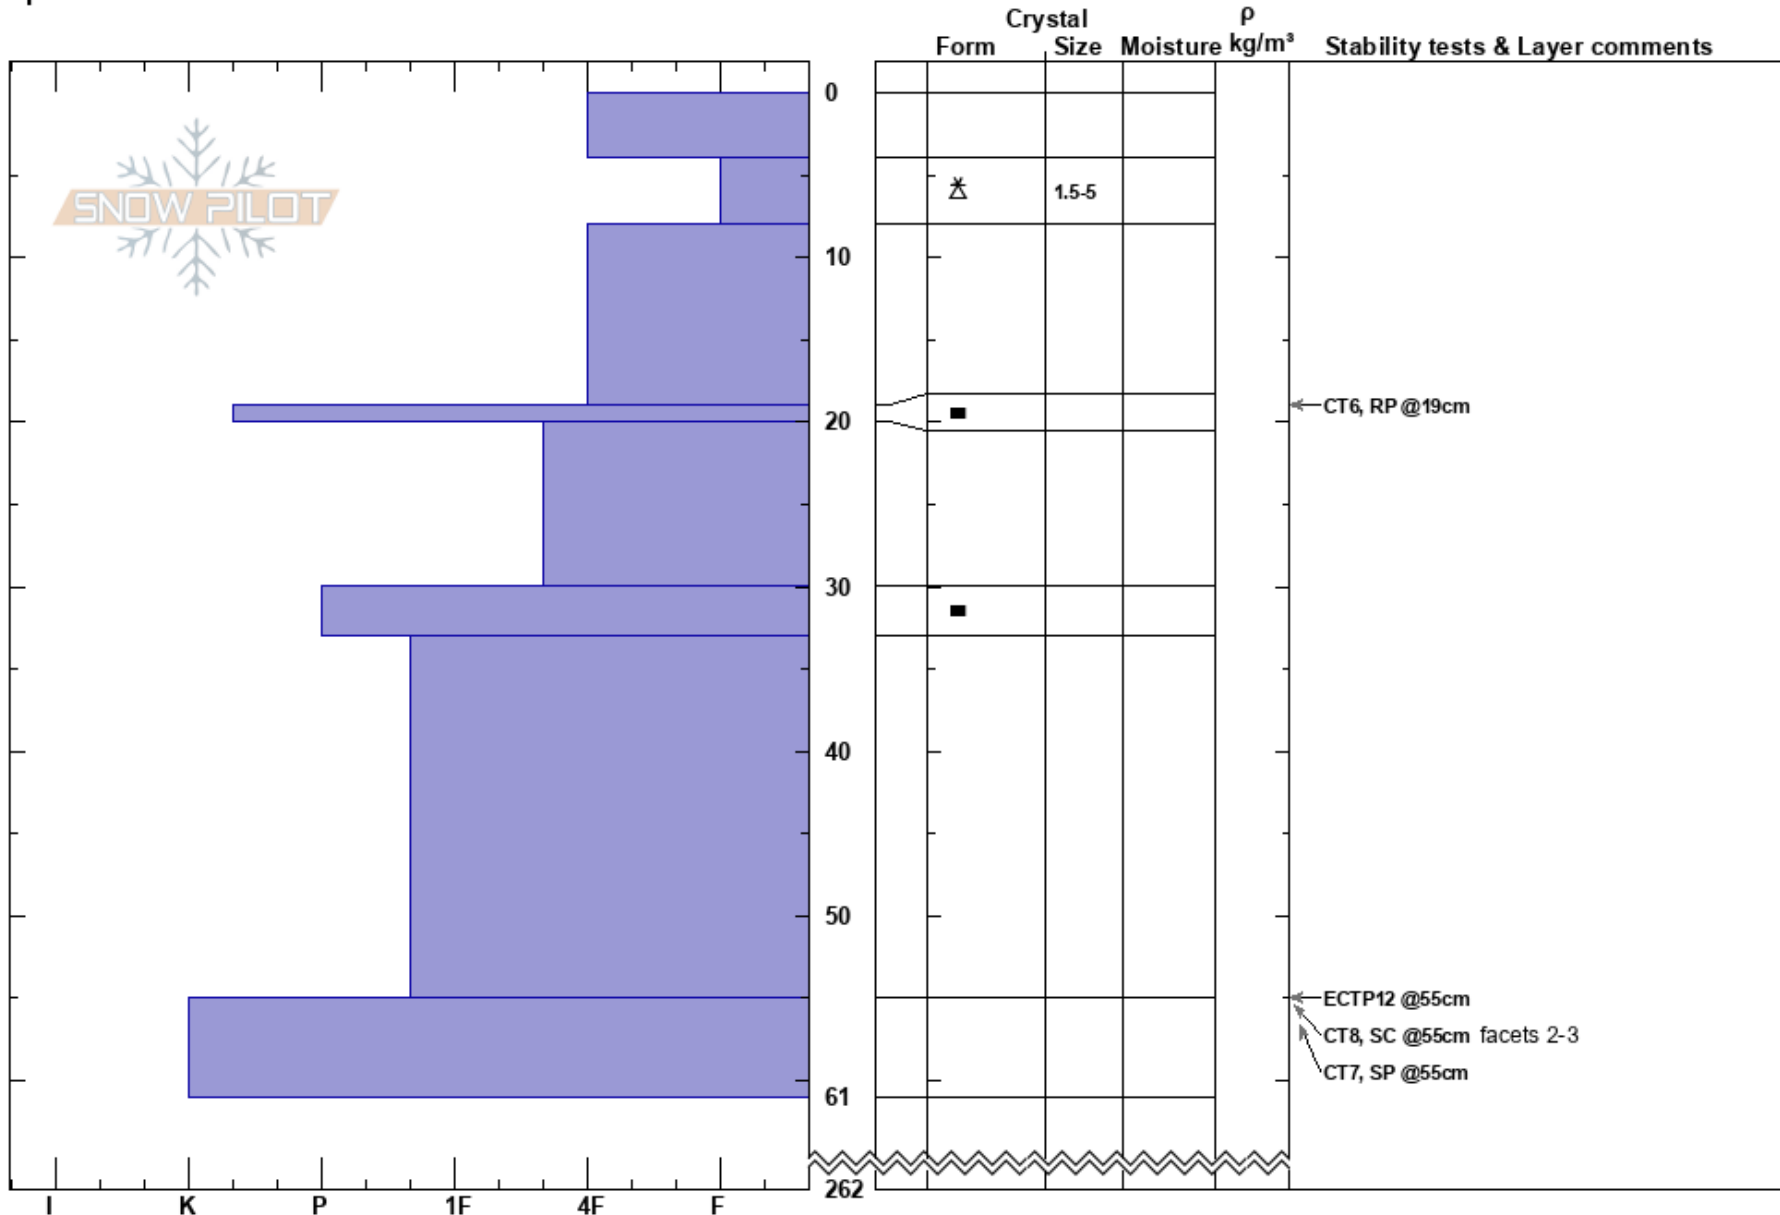

Good Omen Cut Block
 Monashee
 BC
 Elevation: 1273 m
 Aspect: SE
 Specifics:

Mustang Powder
 04/03/2020 - 09:40
 Co-ord:
 Slope Angle: 36°
 Wind Loading:

Stability: **HS:262** **Layer Notes:**
 Air Temperature:
 Sky Cover: SCT
 Precipitation: NO
 Wind: Calm