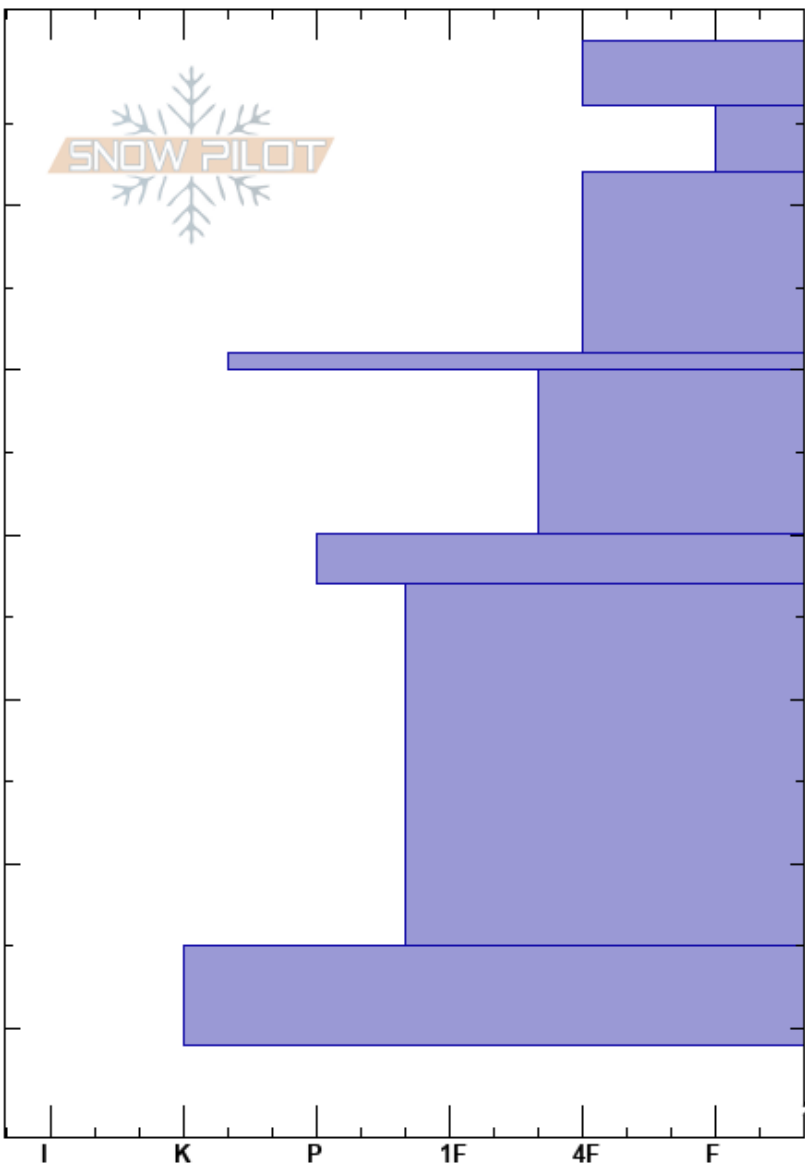

Good Omen Cut Block
 Monashee
 BC
 Elevation: 1273 m
 Aspect: SE
 Specifics:

Mustang Powder
 04/03/2020 - 09:40
 Co-ord:
 Slope Angle: 36°
 Wind Loading:

Stability:
 Air Temperature:
 Sky Cover: SCT
 Precipitation: NO
 Wind: Calm

HS:262

Layer Notes:

Crystal Form	Crystal Size	Moisture	ρ kg/m ³	Stability tests & Layer comments
△	1.5-5			
■				← CT6, RP @19cm
■				
				← ECTP12 @55cm
				← CT8, SC @55cm facets 2-3
				← CT7, SP @55cm