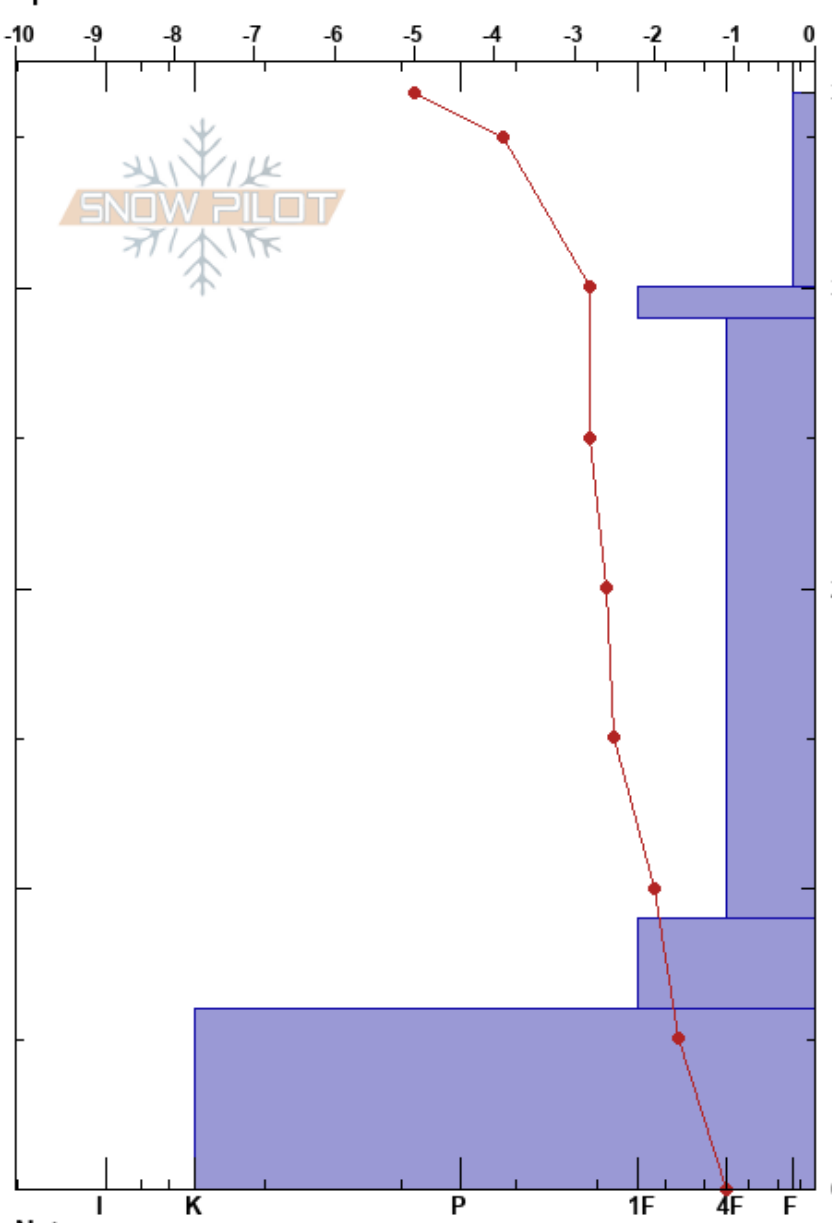

Lab #2
 Bridger Range
 MT
 Elevation: 1498 m
 Aspect:
 Specifics:

Aaron Hunt
 02/25/2020 - 3:05pm
 Co-ord: 45.66170N, -111.04609E
 Slope Angle: 0°
 Wind Loading:

Stability:
 Air Temperature: -5°C
 Sky Cover: CLR
 Precipitation: NO
 Wind: Calm

HS:36.5 Layer Notes:

Form	Crystal		Moisture	ρ kg/m³	Stability tests & Layer comments
	Size				
				187	
+ (●)	2				
⊙⊙	0.5				
				263.478	
⊖	1-2				
				294.7	
□ (∧)	4			297	

Notes: Snowpit dug in the shade near some large pine trees.